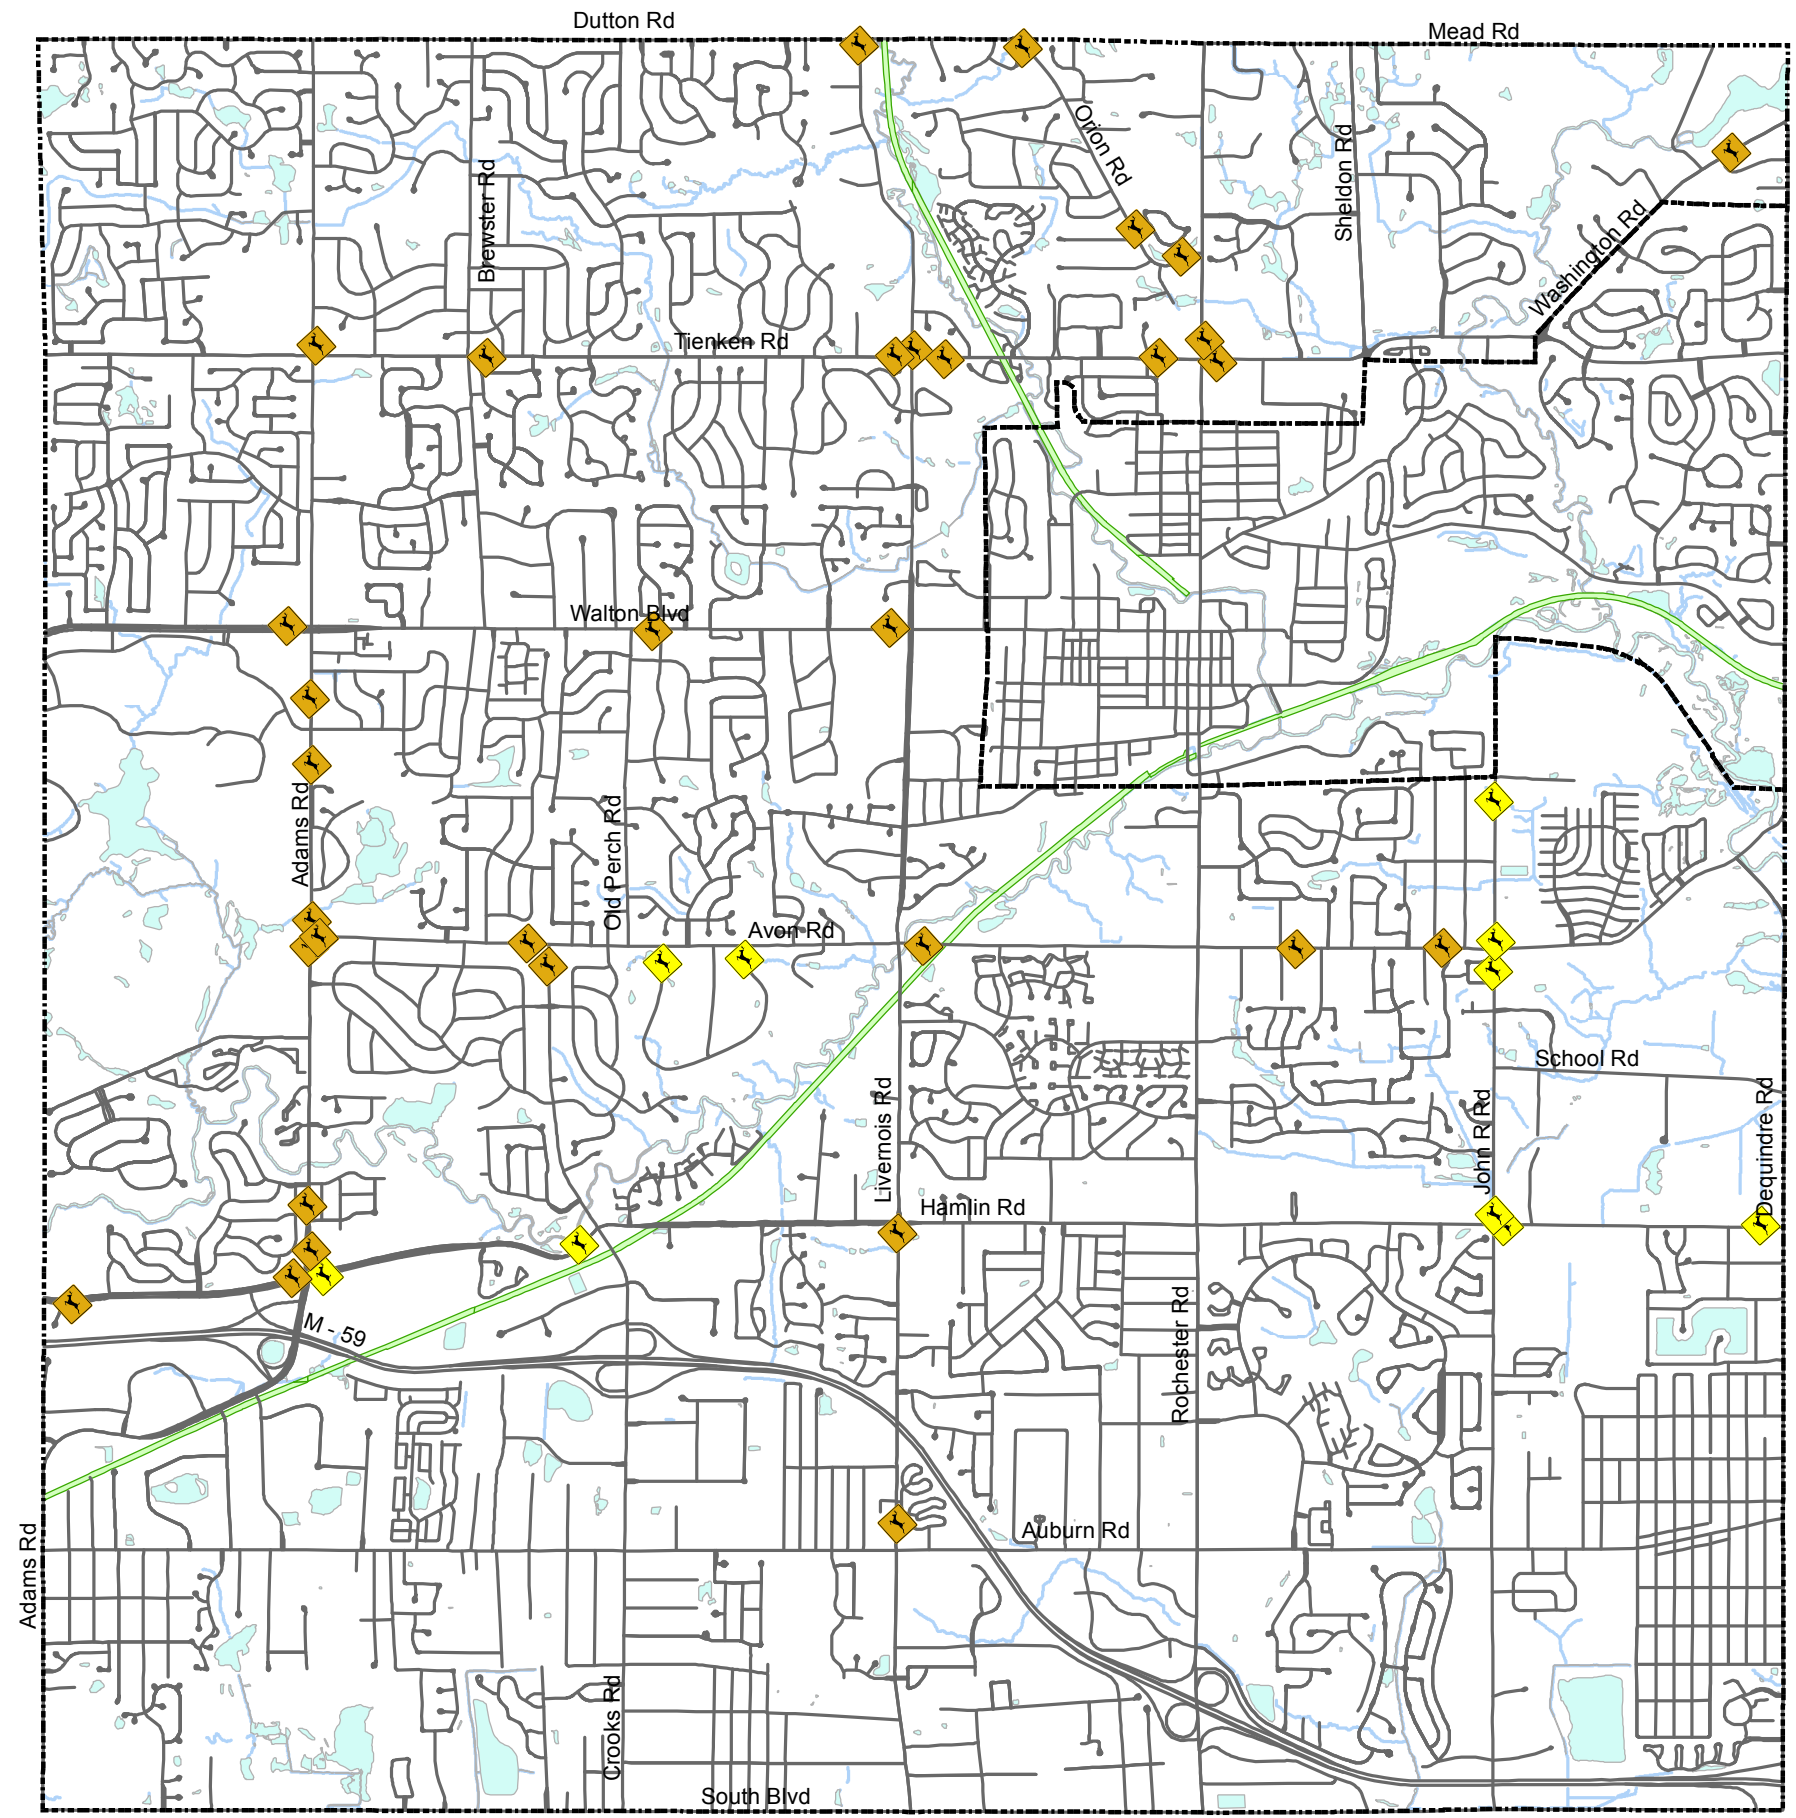

# Rochester Hills Deer Sign Location Map

## Legend

-  City Boundary
-  Road Centerline
-  Clinton River Trailway
-  Waterway
-  State & County Deer Signs (33)
-  City Deer Signs (10)

Map published and data maintained by:  
Department of Public Services/Transportation  
Revised: 9/23/2016

Although the information provided by this map is believed to be reliable, its accuracy is not warranted in any way. The City of Rochester Hills assumes no liability for any claims arising from the use of this map.