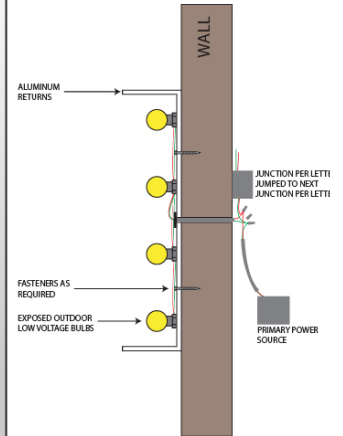

SITE ADDRESS

TYPE OF SIGN

Exposed, exterior bulbs, low volt
Channel Letters
Flush Mounted to wall

SIGN DETAILS

- .040 ALUMINUM BACKS
- .040 ALUMINUM RETURNS
- Open Face
- Exposed outdoor bulbs
- POWER SUPPLY
- UL LISTED

MOUNTING DETAIL

example of exposed bulb channel letters

147 Total Square feet of signage of allowable 200

43984 Groesbeck Highway
Clinton Twp. MI 48036
Phone: 586-493-0502 Fax: 586-493-0503