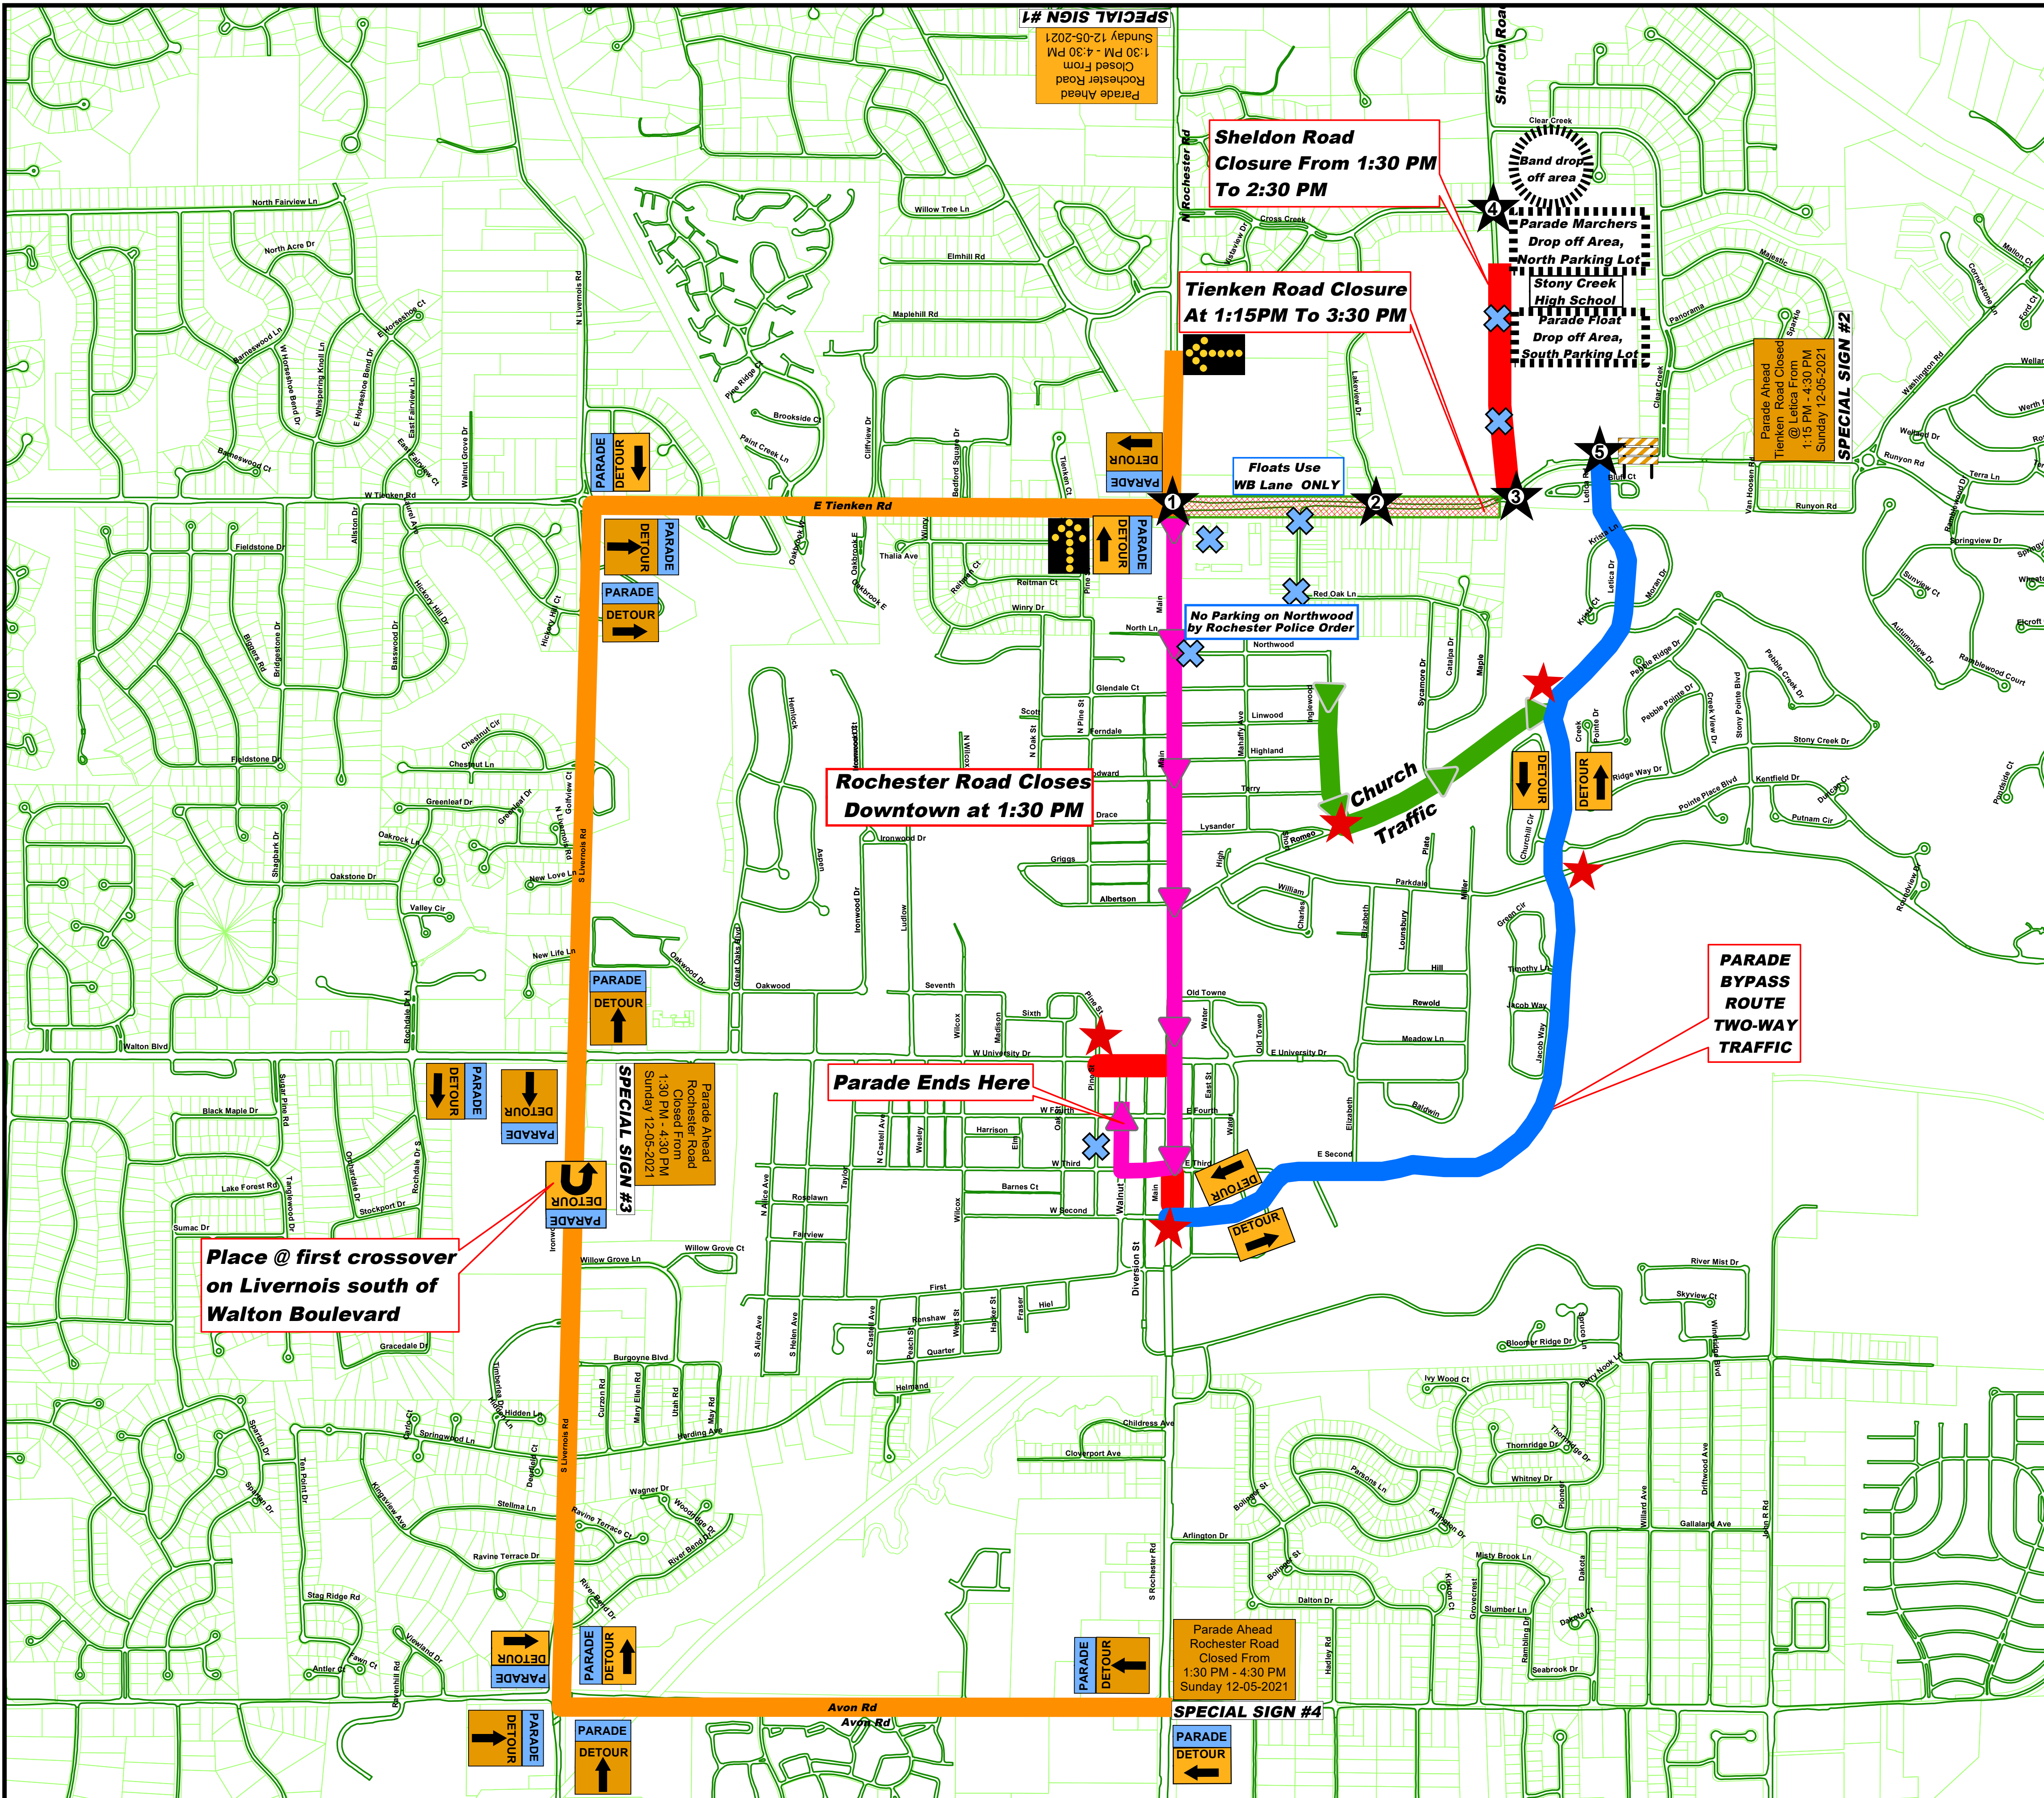

2021 70th ANNUAL ROCHESTER HOMETOWN CHRISTMAS PARADE SUNDAY DECEMBER 5, 2021 DETOUR ROUTE MAP

Legend

- Parade Route
- Posted Detour Route
- Road Closures (Parade Traffic Only)
- City of Rochester's Downtown Parade Bypass Route
- Church Traffic
- Oakland County Sheriff points
- Civil Air Patrol points
- Rochester City Police points
- Road Closed Staging Area

Traffic Sign Legend

- Special Sign
- M4-9-P
- M4-9-P
- W-1-P
- M4-9 (City of Rochester)
- Type III Barricade
- Arrow Board

NOTE: CITY OF ROCHESTER PROVIDES TRAFFIC CONTROL DEVICES ALONG ROADS UNDER ITS JURISDICTION

Map Published by
City of Rochester Hills
DPS/Engineering Department
Date: 10/13/2021