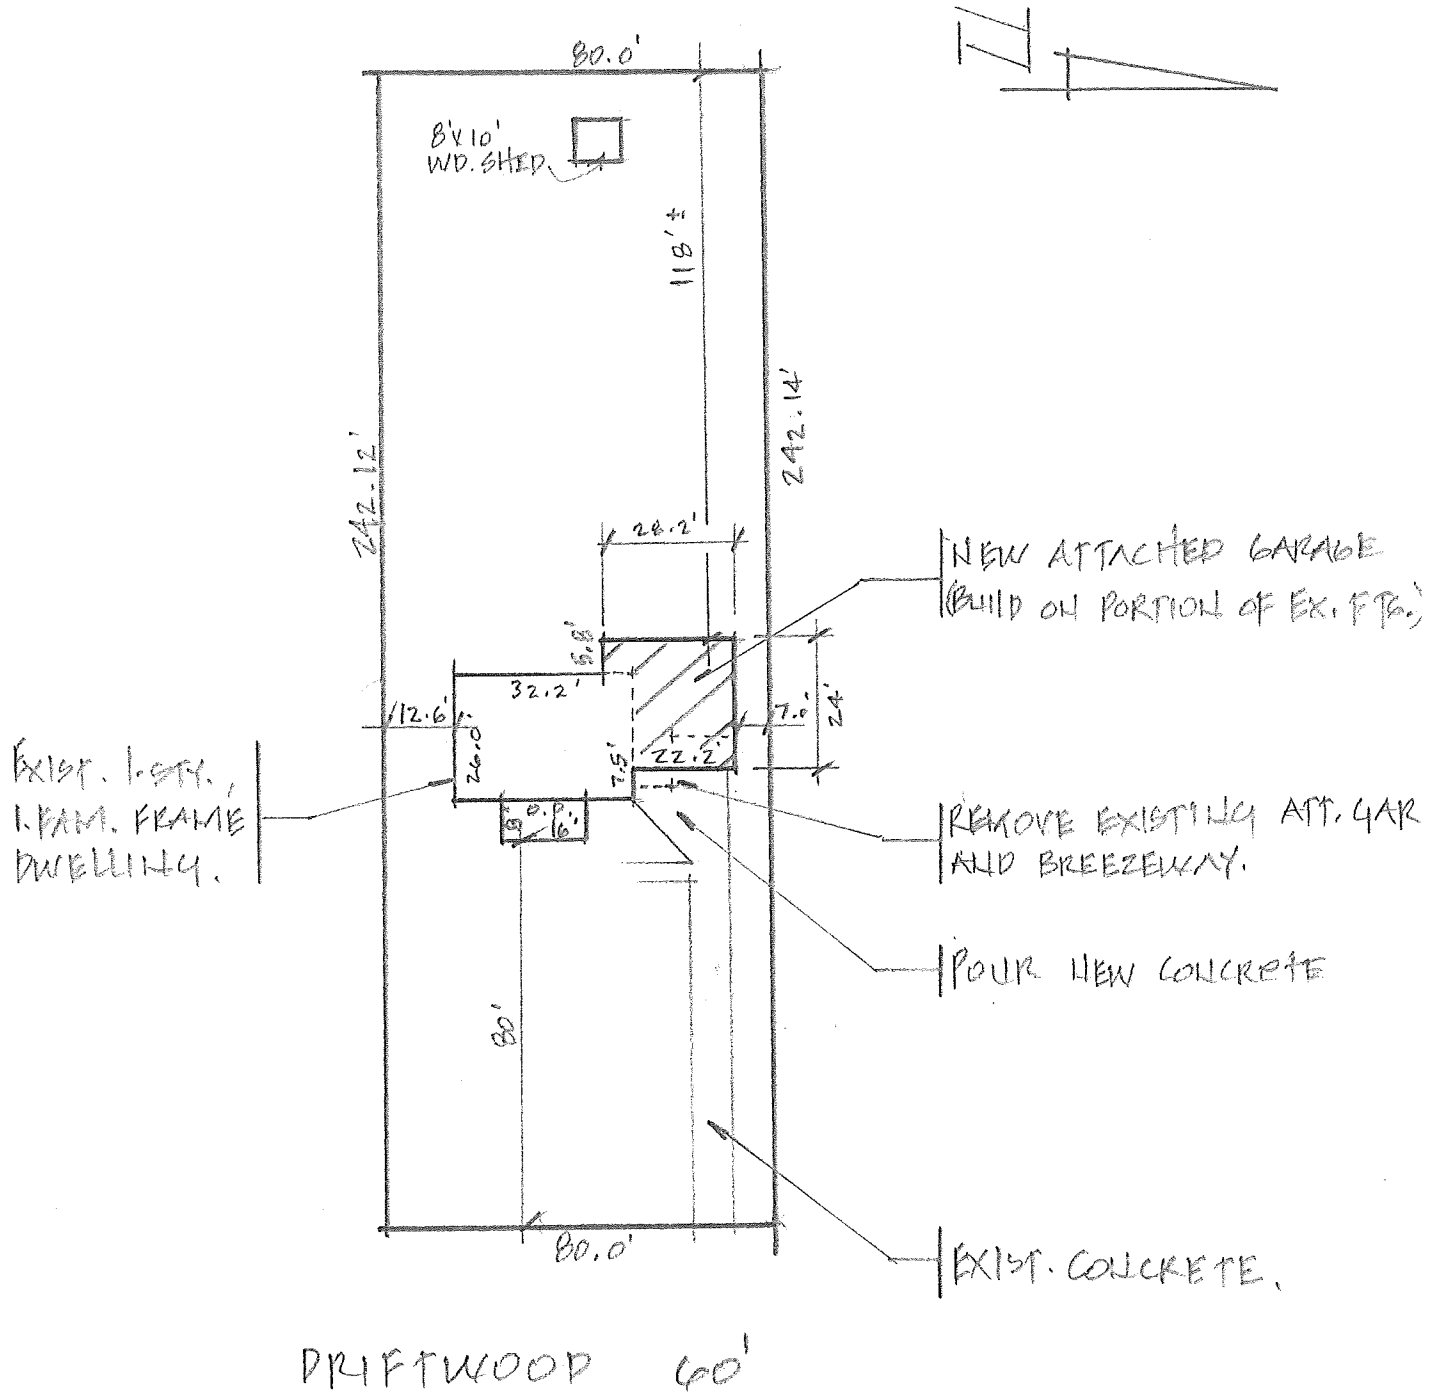

510 DRIFTWOOD
 SOUTH 1/2 OF LOT 44, OF "EYSTEYS BLOOMER SUB."

PLOT PLAN

1" = 40'