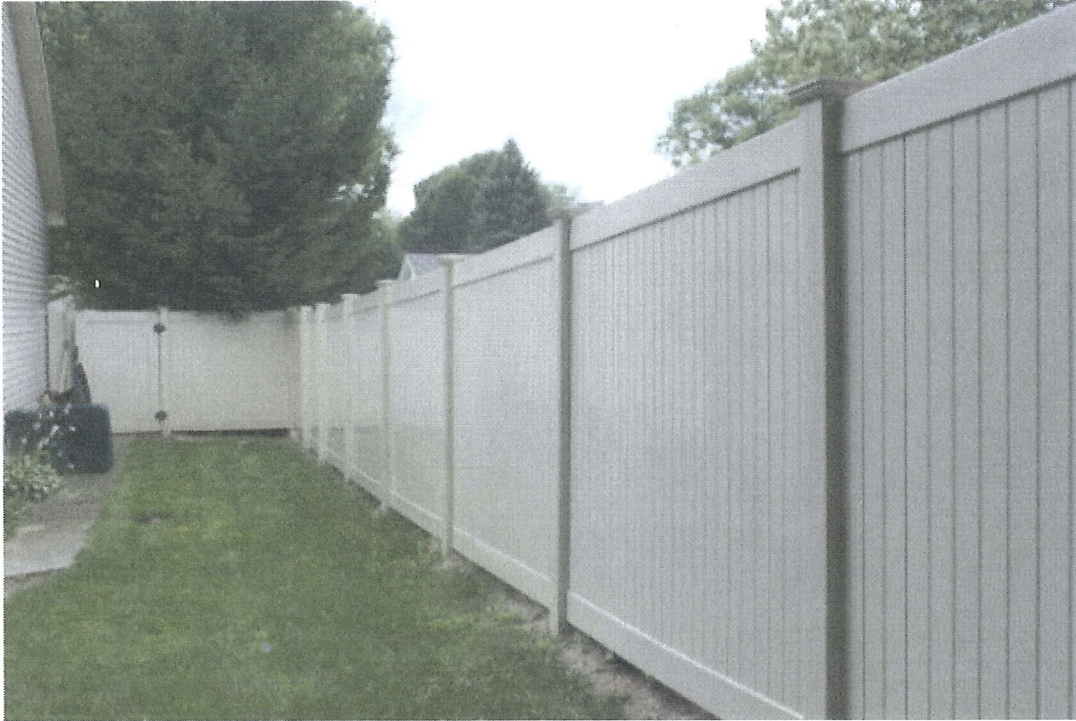

KiddieKlub

7/20/2018

KiddieKlub – 1812 S Rochester Road

Purposed Fencing Plan

All purposed fencing designs are for a 6' tall fence in white vinyl.

Proposal #1 (First Choice)

6' Evolutions Privacy Fence around entire perimeter, both air conditioner units, and the stairwell from suite #101; for the safety and privacy of the children.

PROPOSAL #1

PROPOSAL # 2

PROPOSAL #3

Evolutions Privacy Fence

Call today for a free quote and
visit www.fence.com

Prefabricated vinyl, solid tongue and groove privacy fence with straight-style top. Packaged for ease of installation. Available in heights of 36", 48", 60", and 72" with a standard panel width is 96".

Colors offered: White, Sandalwood and Adobe.

6' Evolutions Privacy

Materials

- 2-1.5"x5.5"x94.5" Pocket Rail- Notched *.090 Wall*
- 1-Aluminum I-Channel 94.5"
(Place in bottom rail) → 
- 8- .875"x1.3"x62" T&G *.060 Wall*
- 58 15/16" U-Channel - DO NOT ATTACH
(1 per routed side of post)
- 3-#10 x .75" SS Screws per pc of channel
- 5"x5"x9' Posts *.130 Wall*
(See Order for routing details)

Rails go into post approximately 2.25" on each side

rv 9/18/13

Evolutions Straight Picket Fence

Straight style, good neighbor vinyl picket fence with 3" wide pickets. Available in heights of 36", 48", 60", and 72" with a standard panel width is 96".