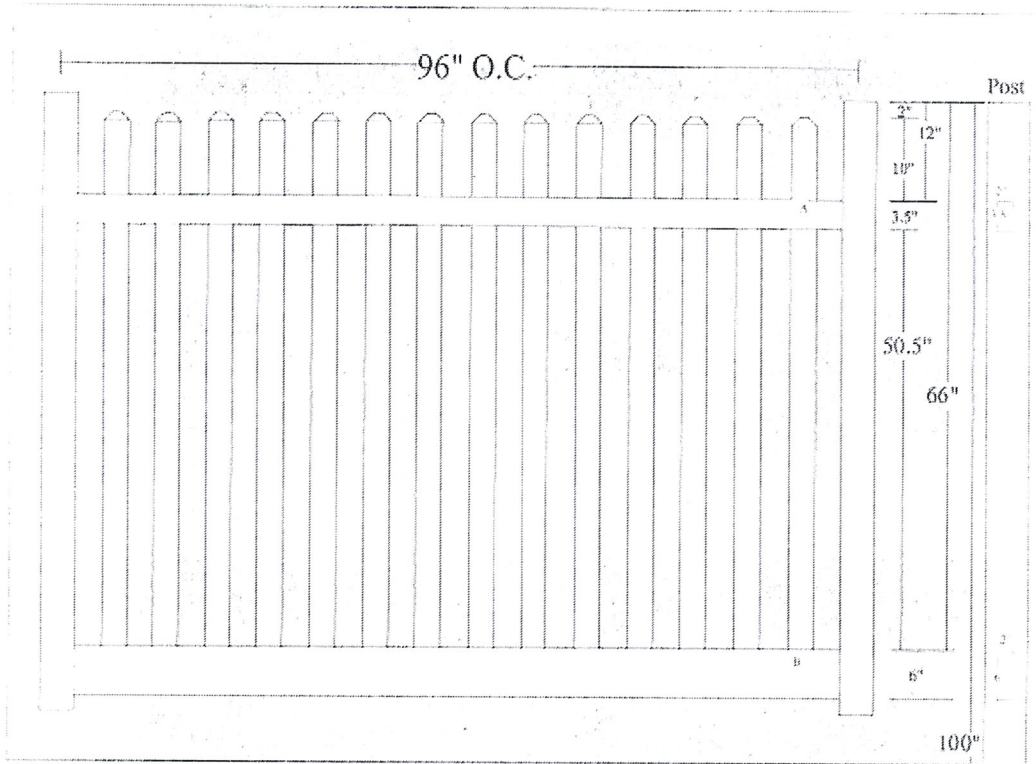

PROPOSAL #1

PROPOSAL # 2

PROPOSAL #3

Evolutions Privacy Fence

Call today for a free quote and
visit www.fence.com

Prefabricated vinyl, solid tongue and groove privacy fence with straight-style top. Packaged for ease of installation. Available in heights of 36", 48", 60", and 72" with a standard panel width is 96".

Colors offered: White, Sandalwood and Adobe.

6' Evolutions Privacy

Materials

- 2-1.5"x5.5"x94.5" Pocket Rail- Notched *.090 Wall*
- 1-Aluminum I-Channel 94.5"
(Place in bottom rail) → 
- 8- .875"x1.3"x62" T&G *.060 Wall*
- 58 15/16" U-Channel - DO NOT ATTACH
(1 per routed side of post)
- 3-#10 x .75" SS Screws per pc of channel
- 5"x5"x9' Posts *.130 Wall*
(See Order for routing details)

Rails go into post approximately 2.25" on each side

rv 9/18/13

Evolutions Straight Picket Fence

Straight style, good neighbor vinyl picket fence with 3" wide pickets. Available in heights of 36", 48", 60", and 72" with a standard panel width is 96".

Assorted colors offered, including: White Sandalwood and Adobe.

72" Evolution Straight Picket

3.3" picket spacing
 Enlarged holes in bottom of top rail
 for ability to rack
 4.83" end spacing

Materials

- 1-2"x3.5"x95.5" - Notched, Routed *. 100 WALL*
 - 1-2"x6"x95.5" - Notched, Routed *. 090 WALL*
 - 14-.875"x3"x64.73" - Notched *. 070 WALL*
 - 14-.875"x3" Dog Ear Caps
 - 5"x5"x9' Posts *. 130 Wall*
- (See order for routing details)