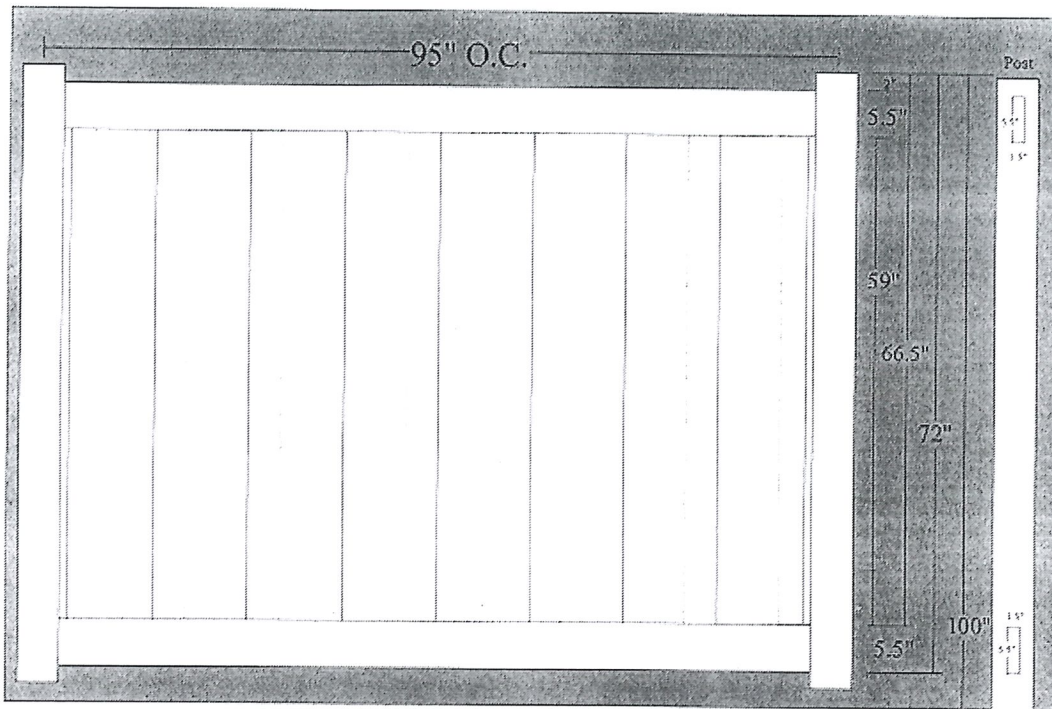

PROPOSAL #1

PROPOSAL # 2

PROPOSAL #3

Evolutions Privacy Fence

Call today for a free quote and
visit www.fence.com

Prefabricated vinyl, solid tongue and groove privacy fence with straight-style top. Packaged for ease of installation. Available in heights of 36", 48", 60", and 72" with a standard panel width is 96".

Colors offered: White, Sandalwood and Adobe.

6' Evolutions Privacy

Materials

- 2-1.5"x5.5"x94.5" Pocket Rail- Notched *.090 Wall*
- 1-Aluminum I-Channel 94.5"
(Place in bottom rail) → 
- 8- .875"x1.3"x62" T&G *.060 Wall*
- 58 15/16" U-Channel - DO NOT ATTACH
(1 per routed side of post)
- 3-#10 x .75" SS Screws per pc of channel
- 5"x5"x9' Posts *.130 Wall*
(See Order for routing details)

Rails go into post approximately 2.25" on each side

rv 9/18/13

Evolutions Straight Picket Fence

Straight style, good neighbor vinyl picket fence with 3" wide pickets. Available in heights of 36", 48", 60", and 72" with a standard panel width is 96".

Assorted colors offered, including: White Sandalwood and Adobe.

72" Evolution Straight Picket

3.3" picket spacing
 Enlarged holes in bottom of top rail
 for ability to rack
 4.83" end spacing

Materials

- 1-2"x3.5"x95.5" - Notched, Routed *. 100 WALL*
 - 1-2"x6"x95.5" - Notched, Routed *. 090 WALL*
 - 14-.875"x3"x64.73" - Notched *. 070 WALL*
 - 14-.875"x3" Dog Ear Caps
 - 5"x5"x9' Posts *. 130 Wall*
- (See order for routing details)