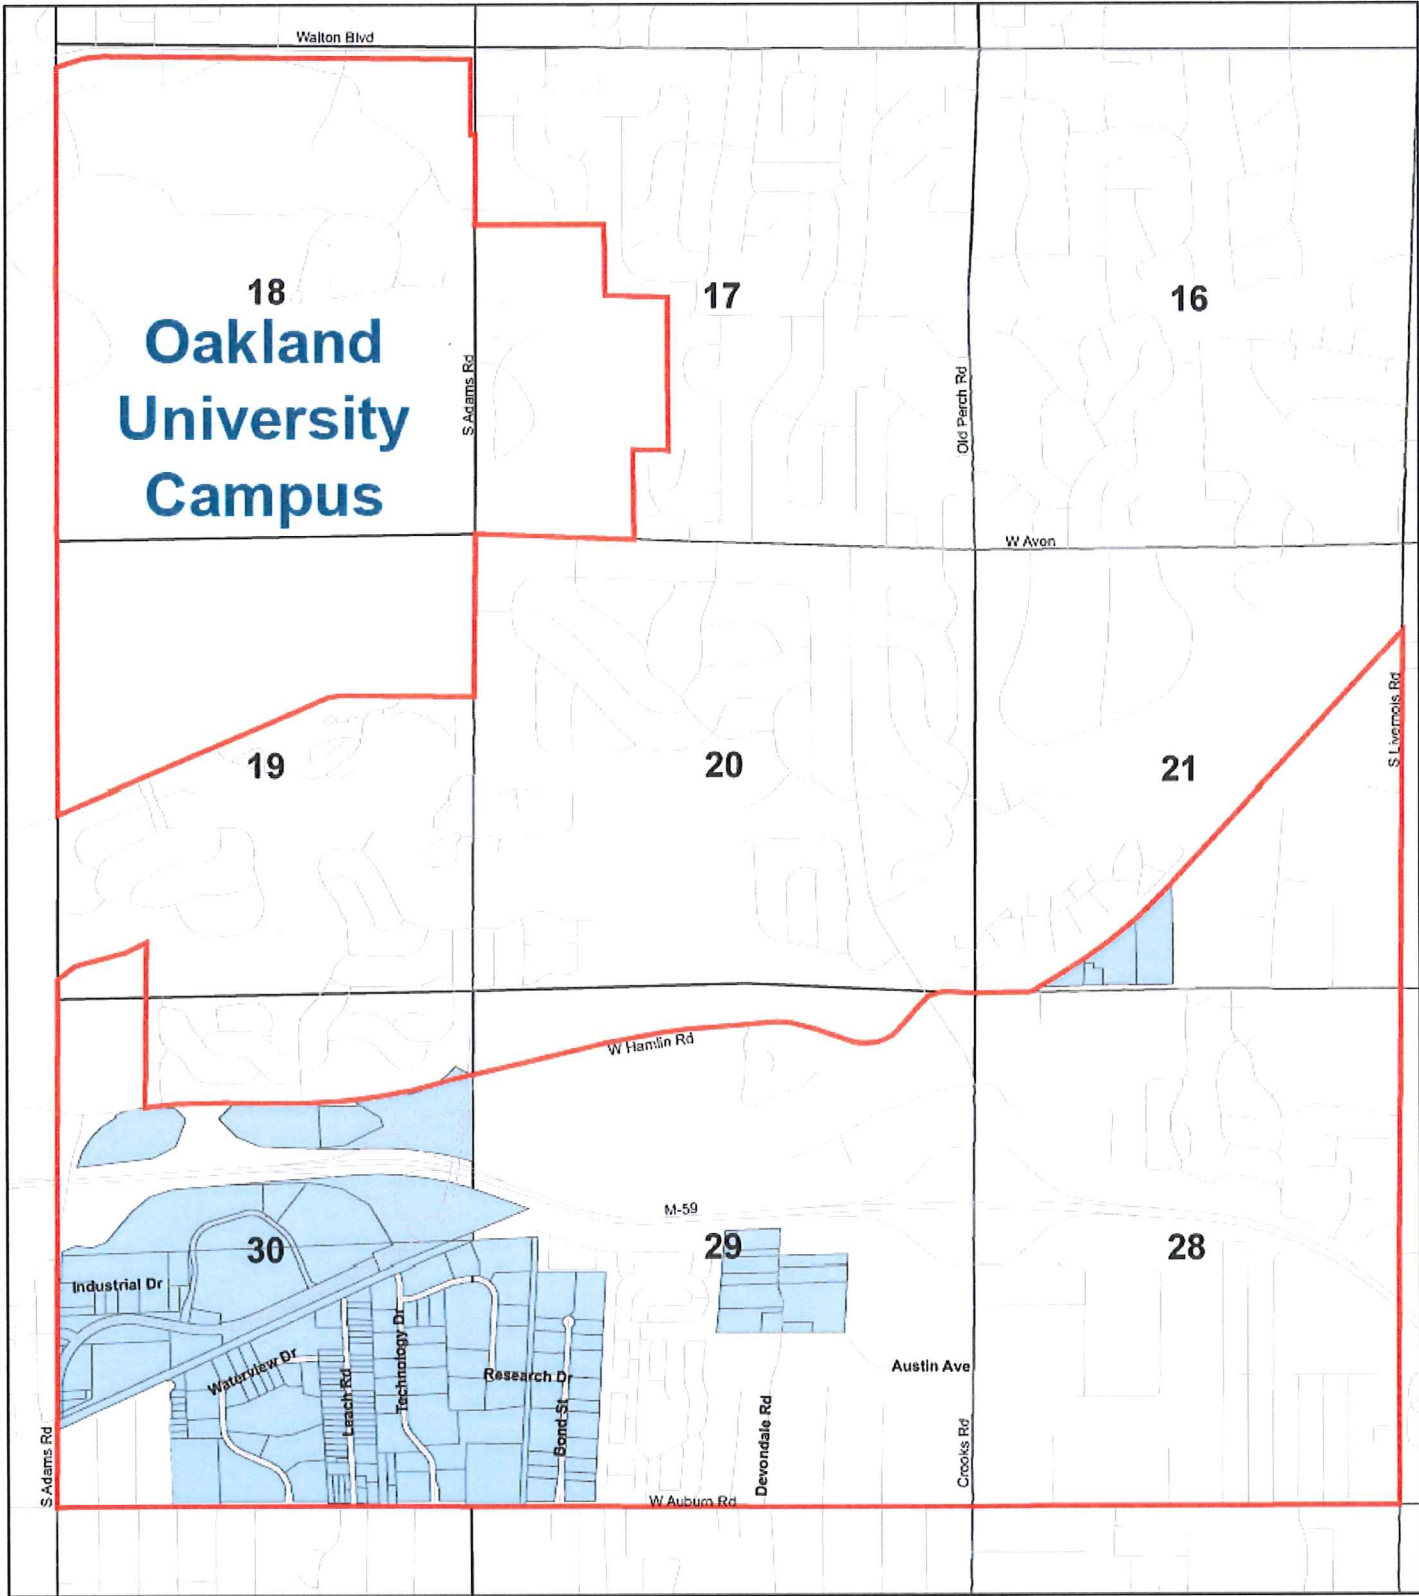

# Certified Tech Park/LDFA District

# Map 1

### Legend

- SmartZone
- Streets
- LDFA Capture Area
- Sections

1 inch equals 0.4 miles

Prepared by MIS Department  
City of Rochester Hills  
Revised 09/06/2007