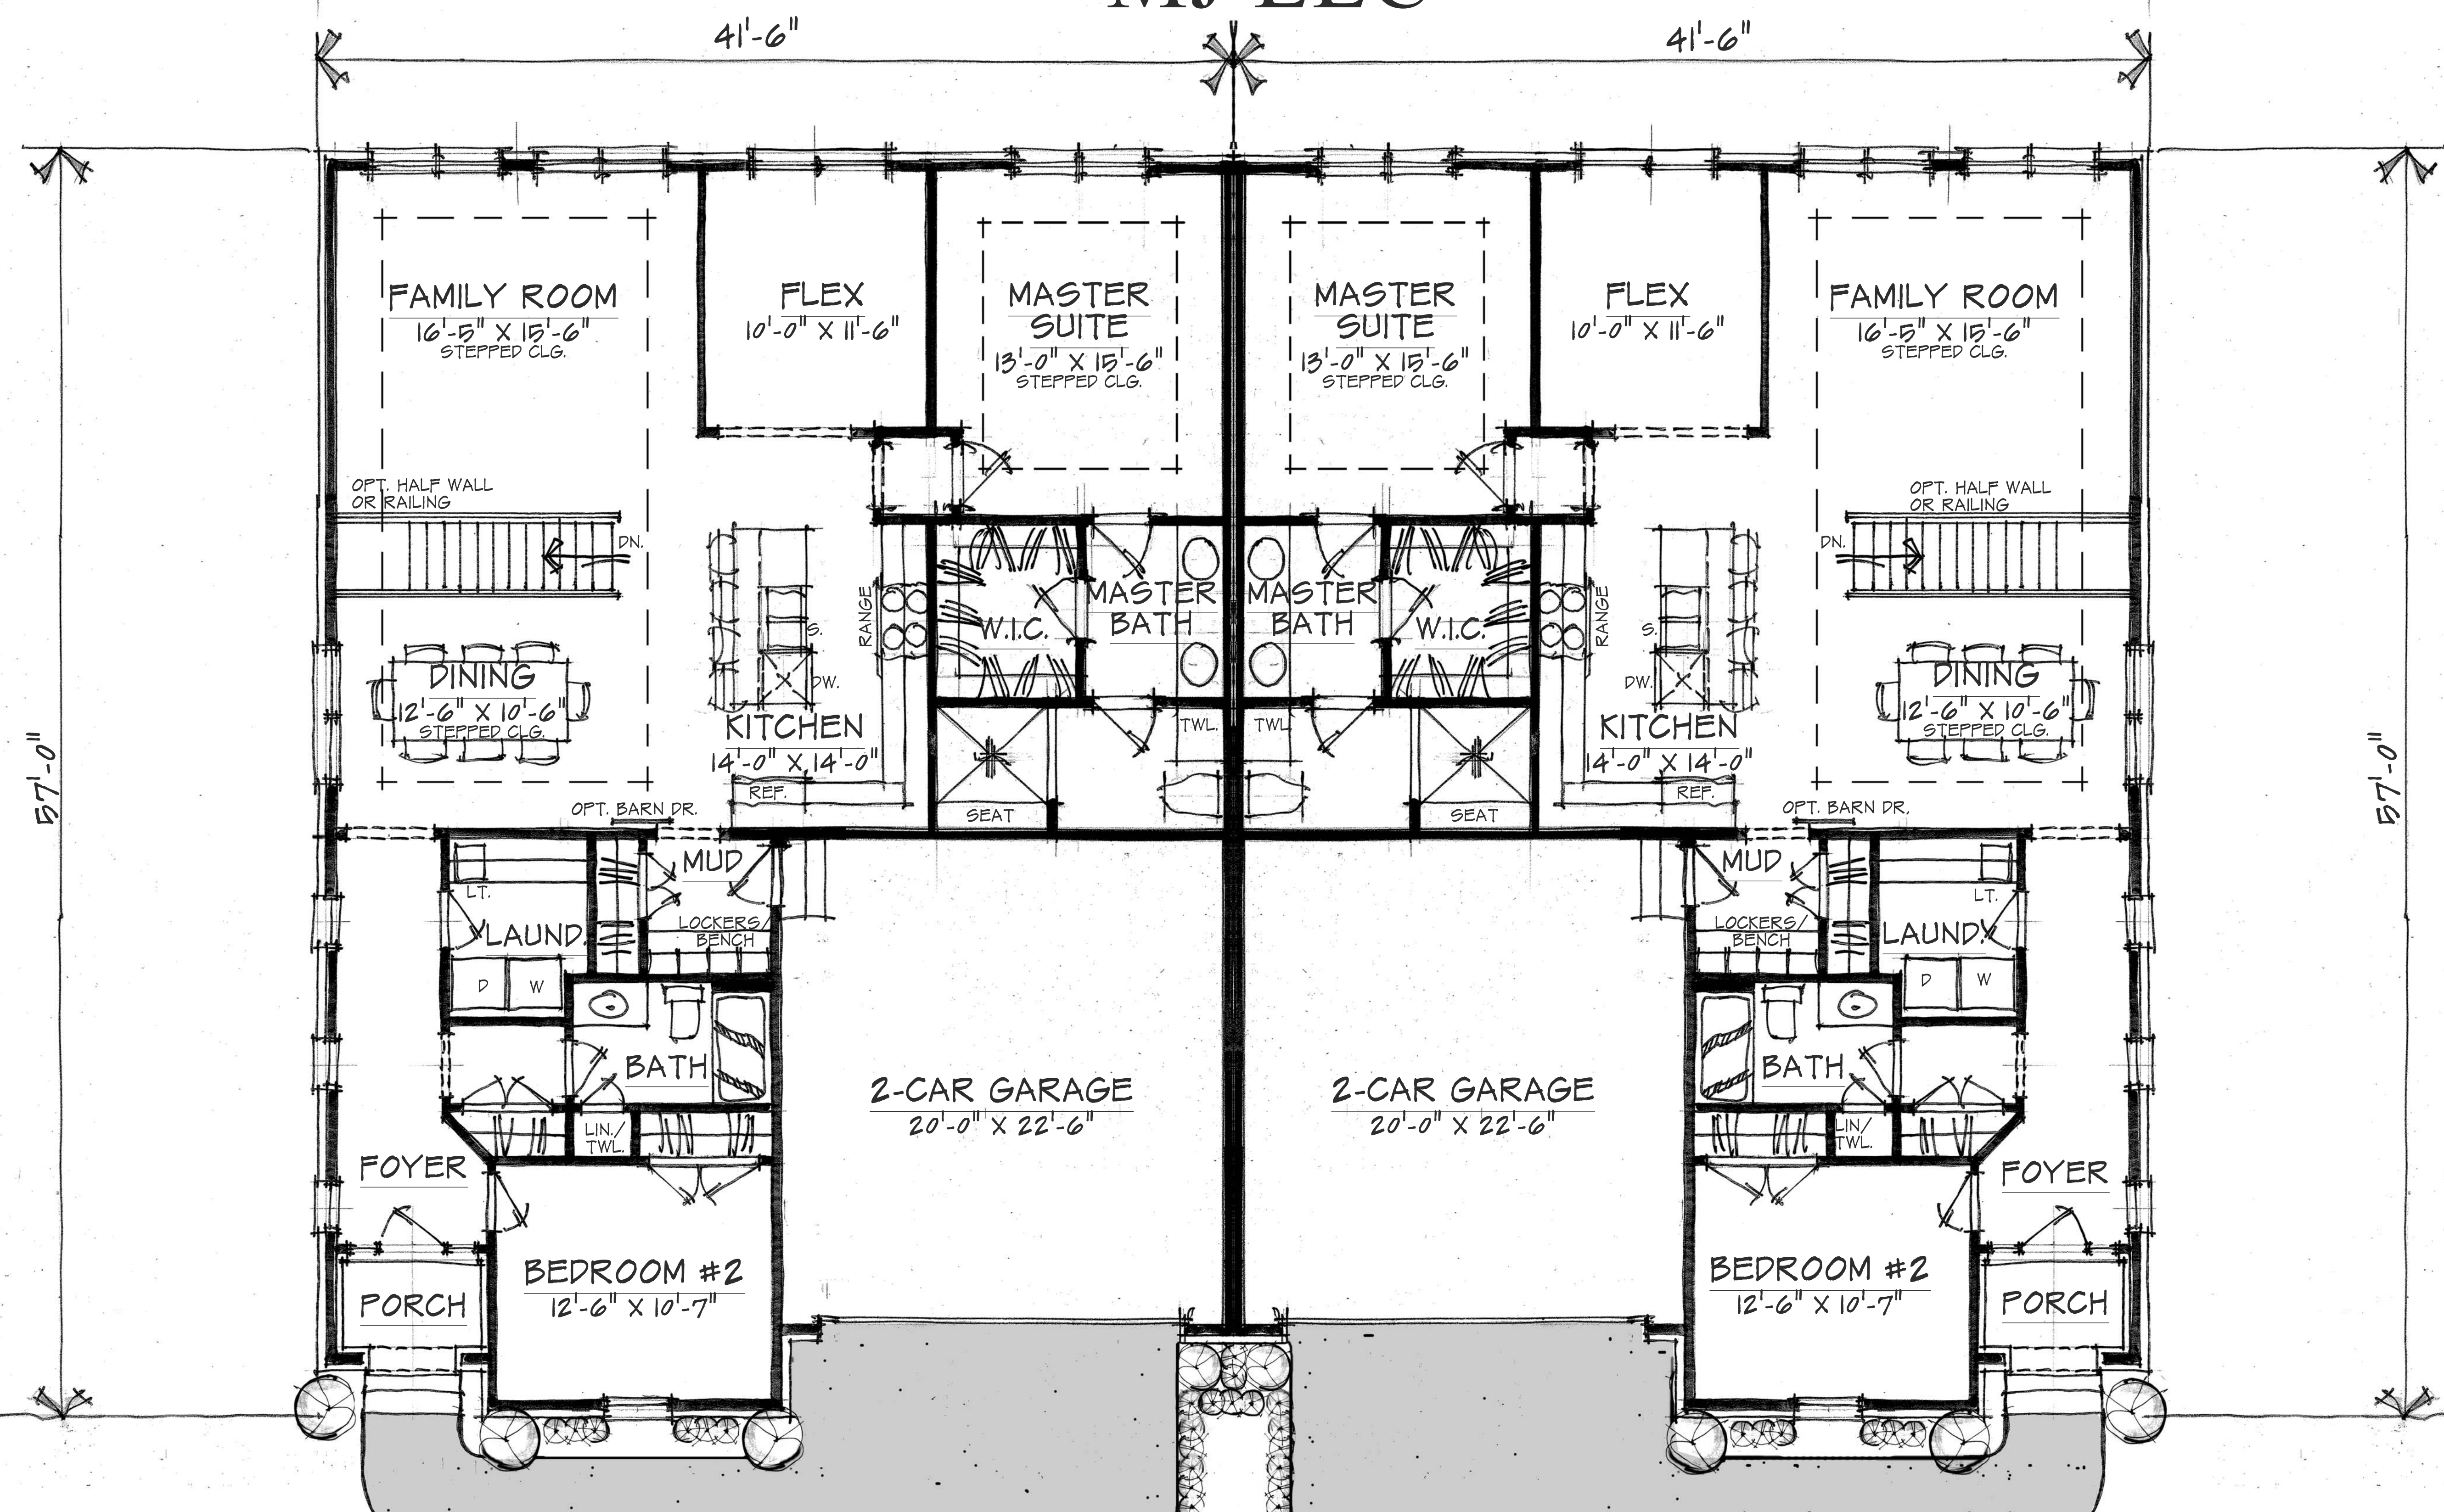

Crestwyk Estates Duplex

MJ LLC

LEFT UNIT PLAN
SCALE: 1/4" = 1'-0"

LEFT UNIT: 1,795 SQ. FT.

RIGHT UNIT PLAN
SCALE: 1/4" = 1'-0"

RIGHT UNIT: 1,795 SQ. FT.

Crestwyk Estates Duplex

MJ LLC

ELEVATION CONCEPT

SCALE: 1/4" = 1'-0"