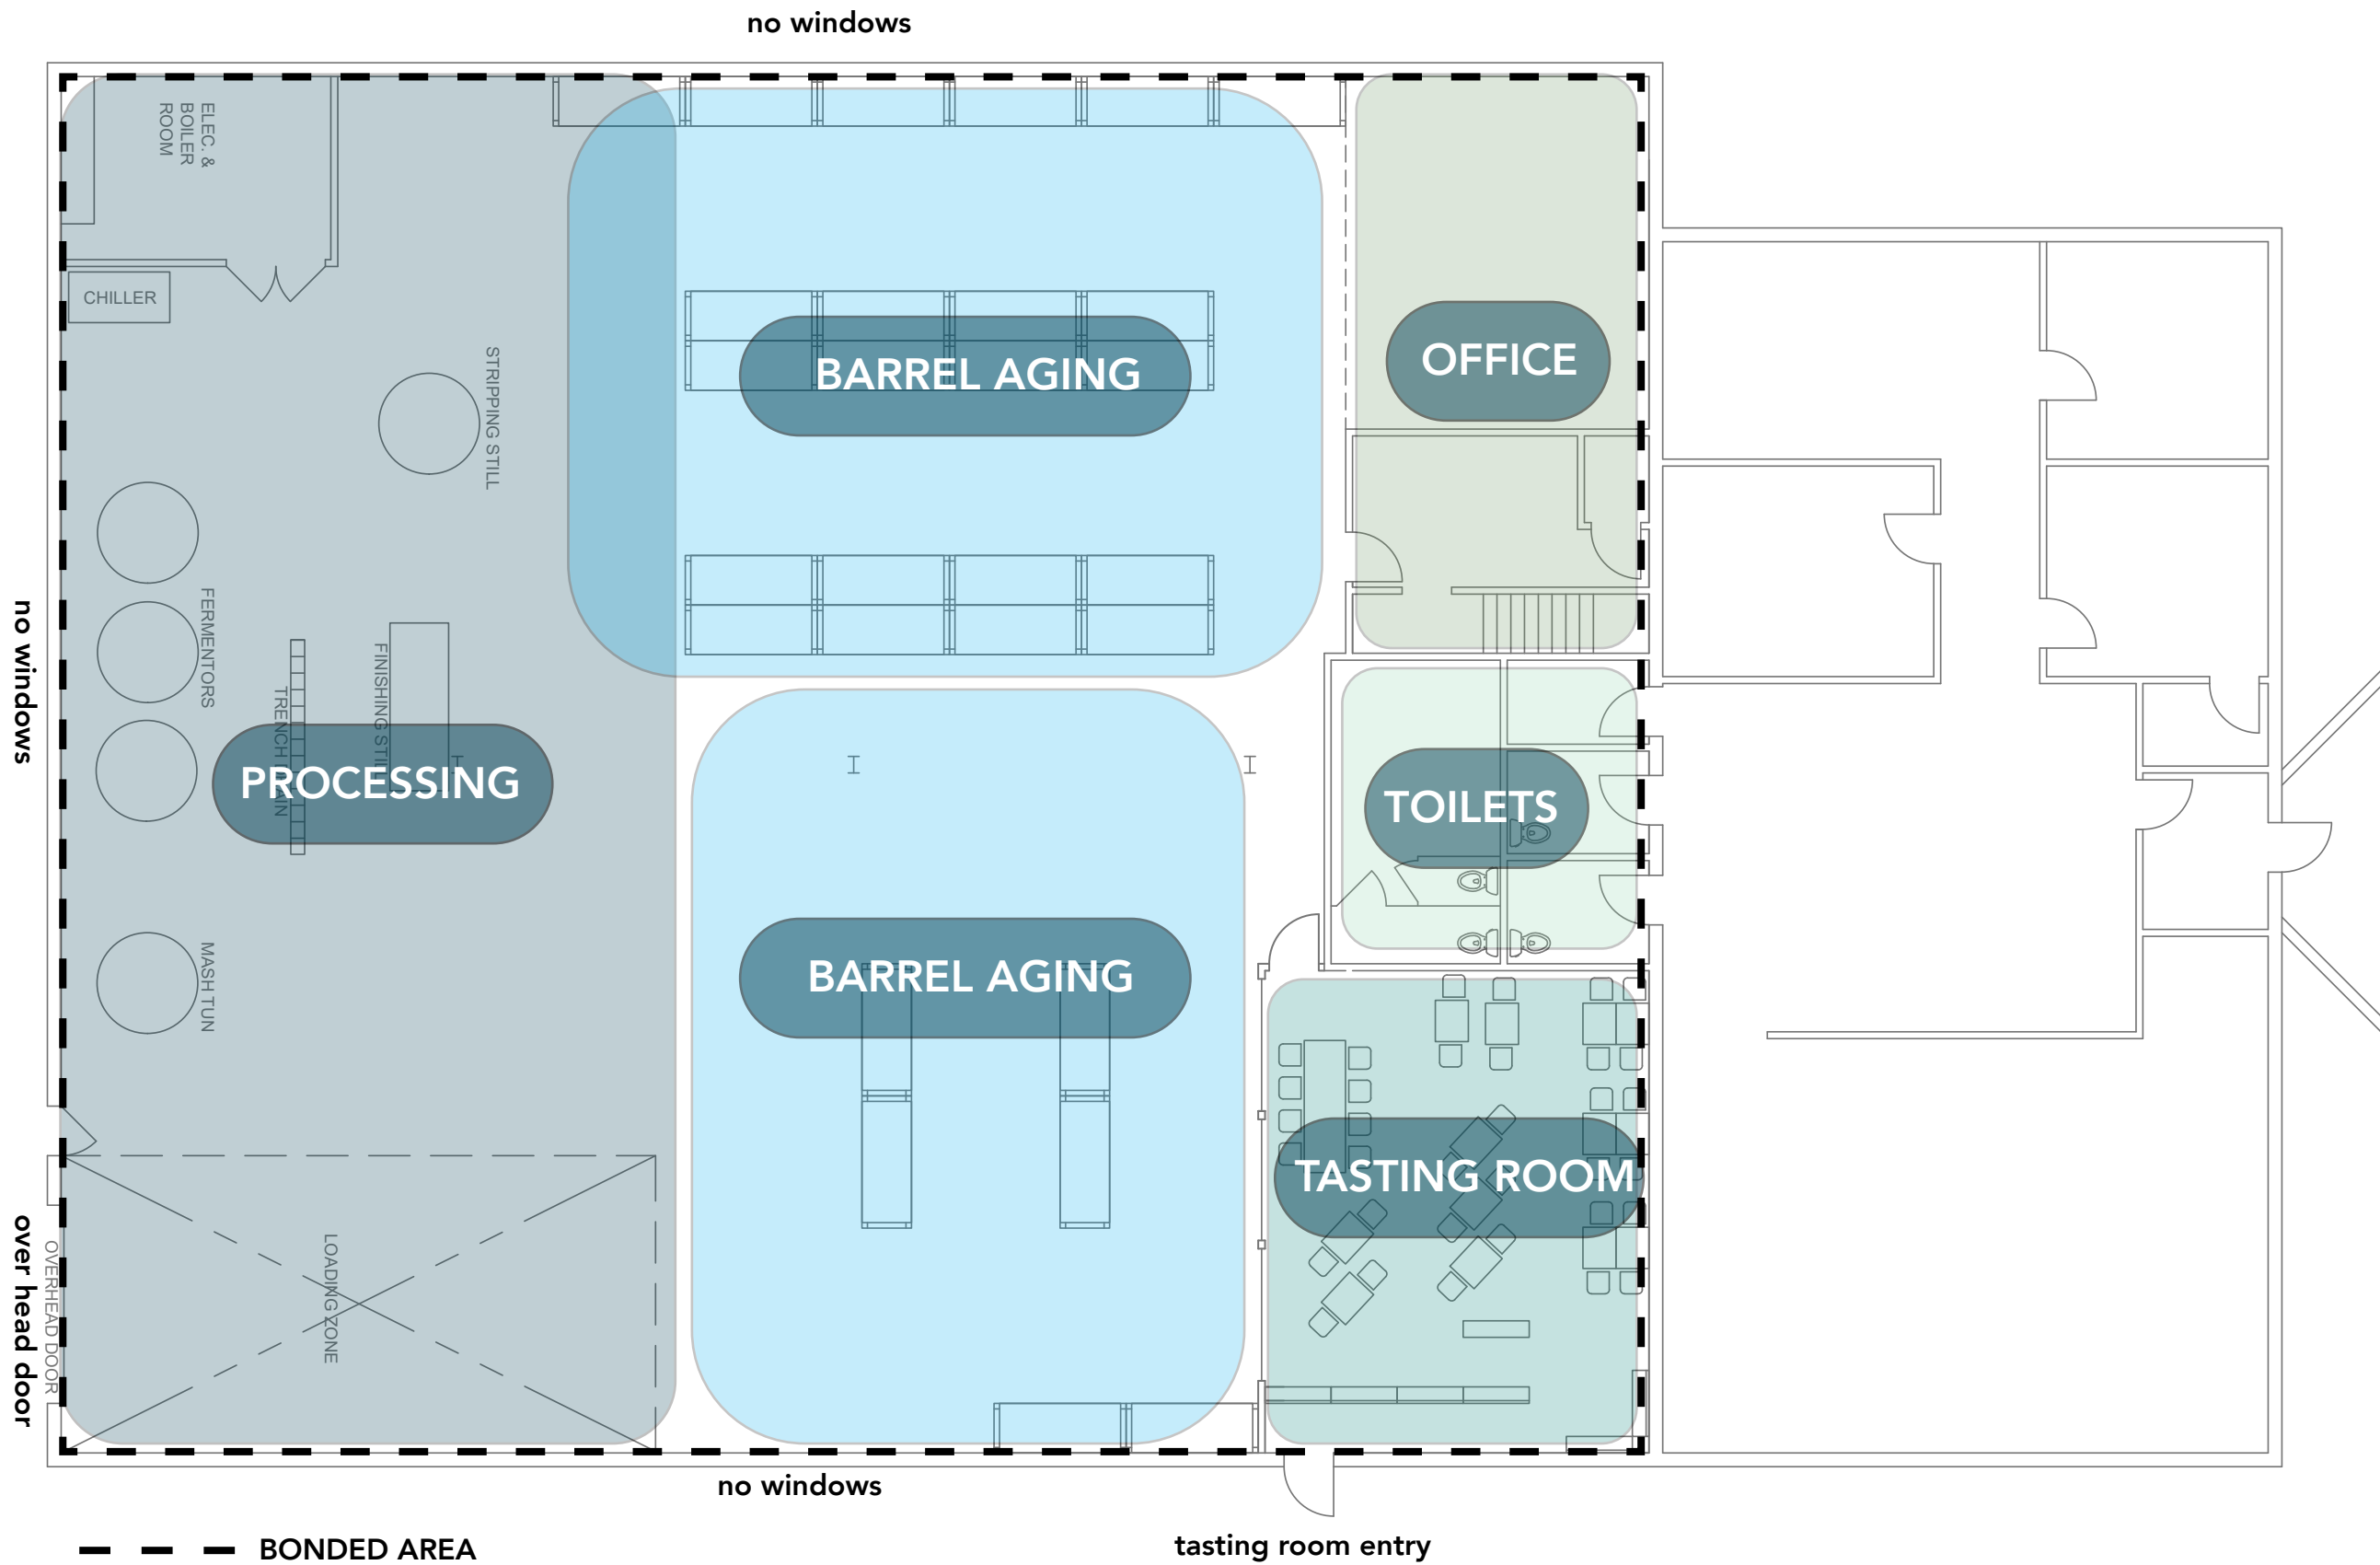

**BITTER
TOM'S**

• good spirits •

Bitter Tom's
Distillery Tasting Room - Early Concept
October 14, 2021

site reference view

existing building - reference

2937 Waterview Dr.

--- BONDED AREA
 97'-10" X 85'-0"
 TOTAL: 8315.8 Sq Ft.

tasting room entry

early concept plan - NTS

2937 Waterview Dr.

Reference Images

branded label design

early concept - tasting room

early concept - exterior

Thank You.