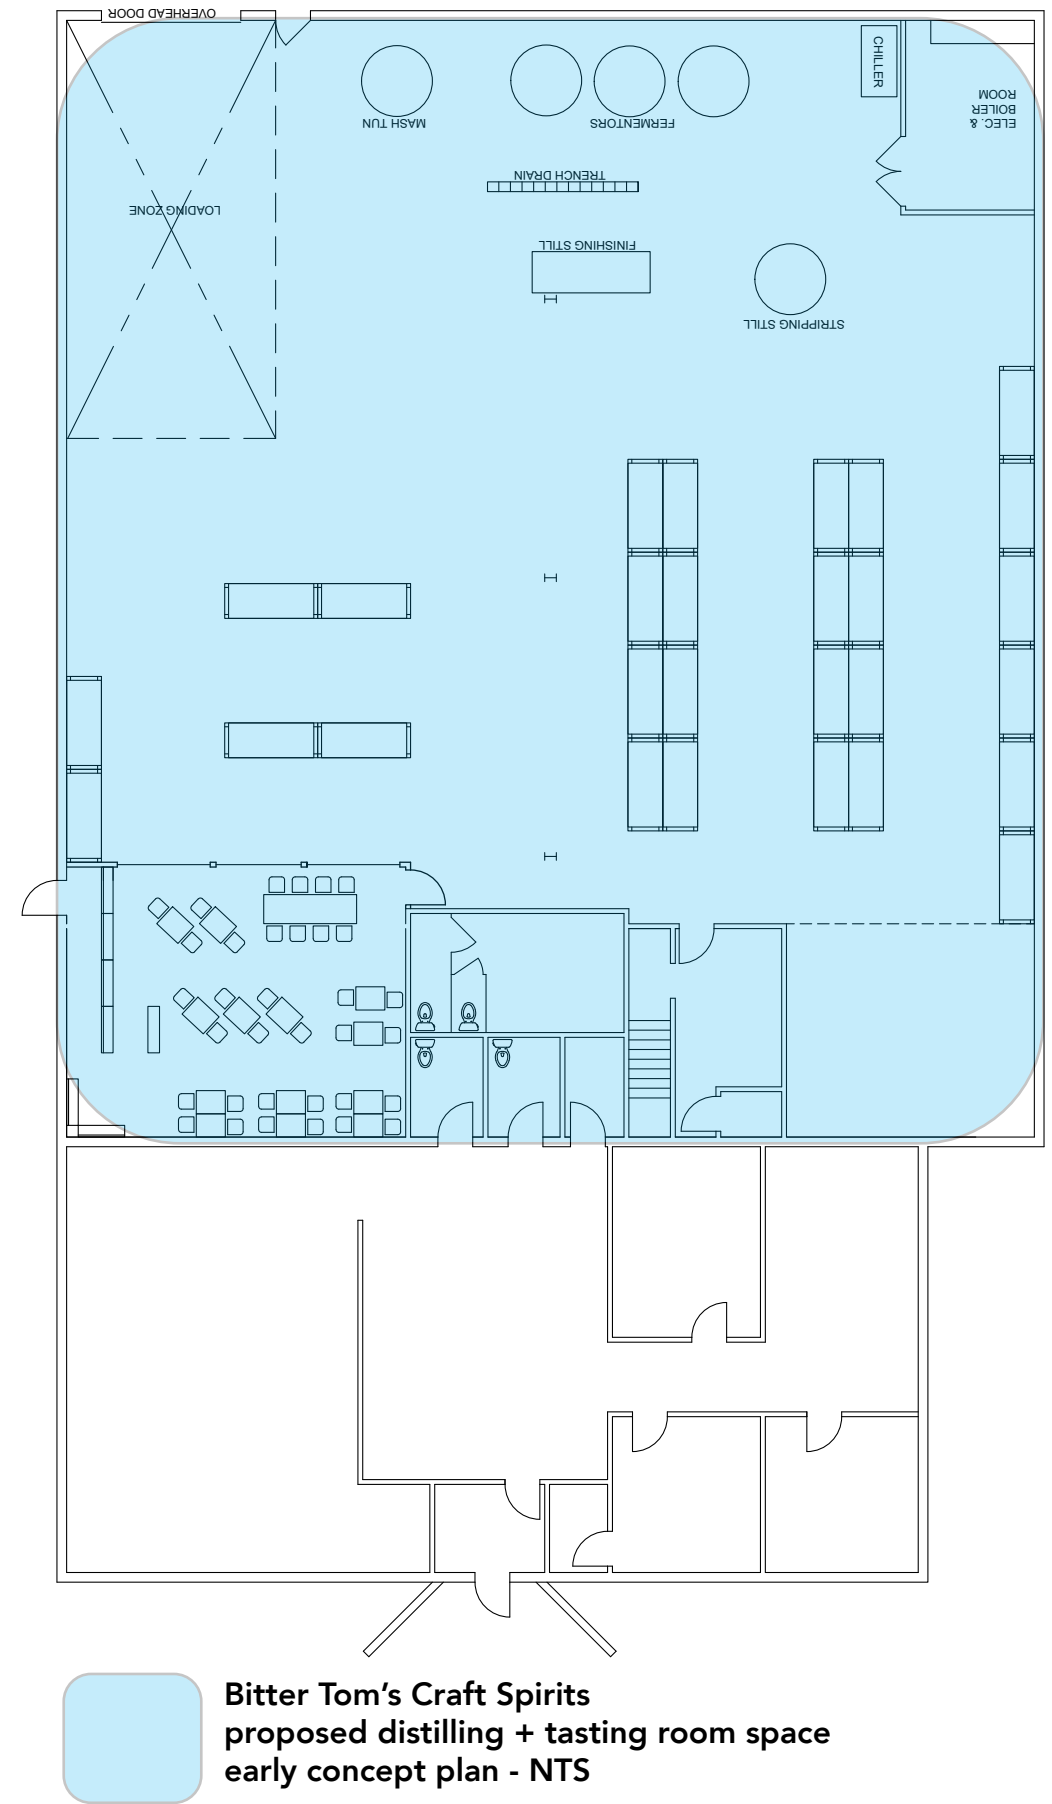

**BITTER
TOM'S**

• good spirits •

Bitter Tom's
Distillery Tasting Room - Early Concept
October 14, 2021

site reference view

existing building - reference

2937 Waterview Dr.

--- BONDED AREA
 97'-10" X 85'-0"
 TOTAL: 8315.8 Sq Ft.

tasting room entry

early concept plan - NTS

2937 Waterview Dr.

Reference Images

branded label design

early concept - tasting room

early concept - exterior

Thank You.