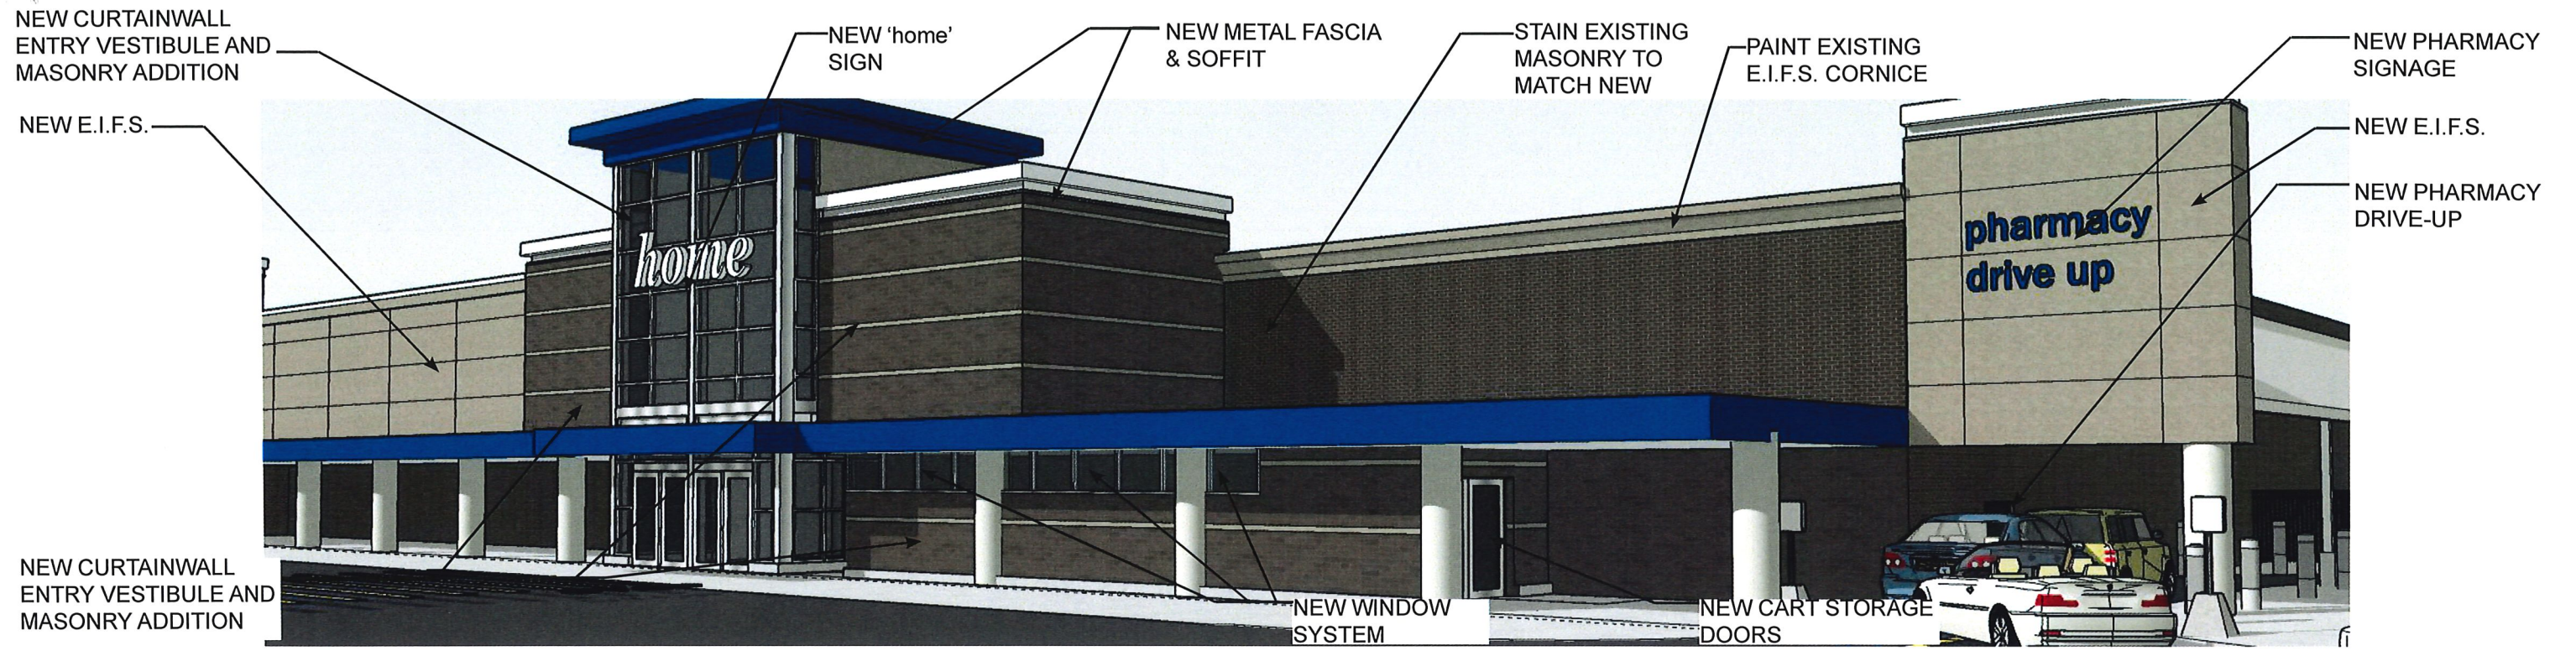

Existing Conditions Images

Proposed Elevation

MEIJER 57  
 ROCHESTER HILLS, MI  
 2018-11-20

ELEVATUS  
 ARCHITECTURE

Proposed Elevation - Home Entrance and Pharmacy Drive-Up

Proposed Elevation - Fresh Entrance

Proposed Perspective - Home Entrance and Pharmacy Drive up

Proposed Perspective - 24-Hr Entry