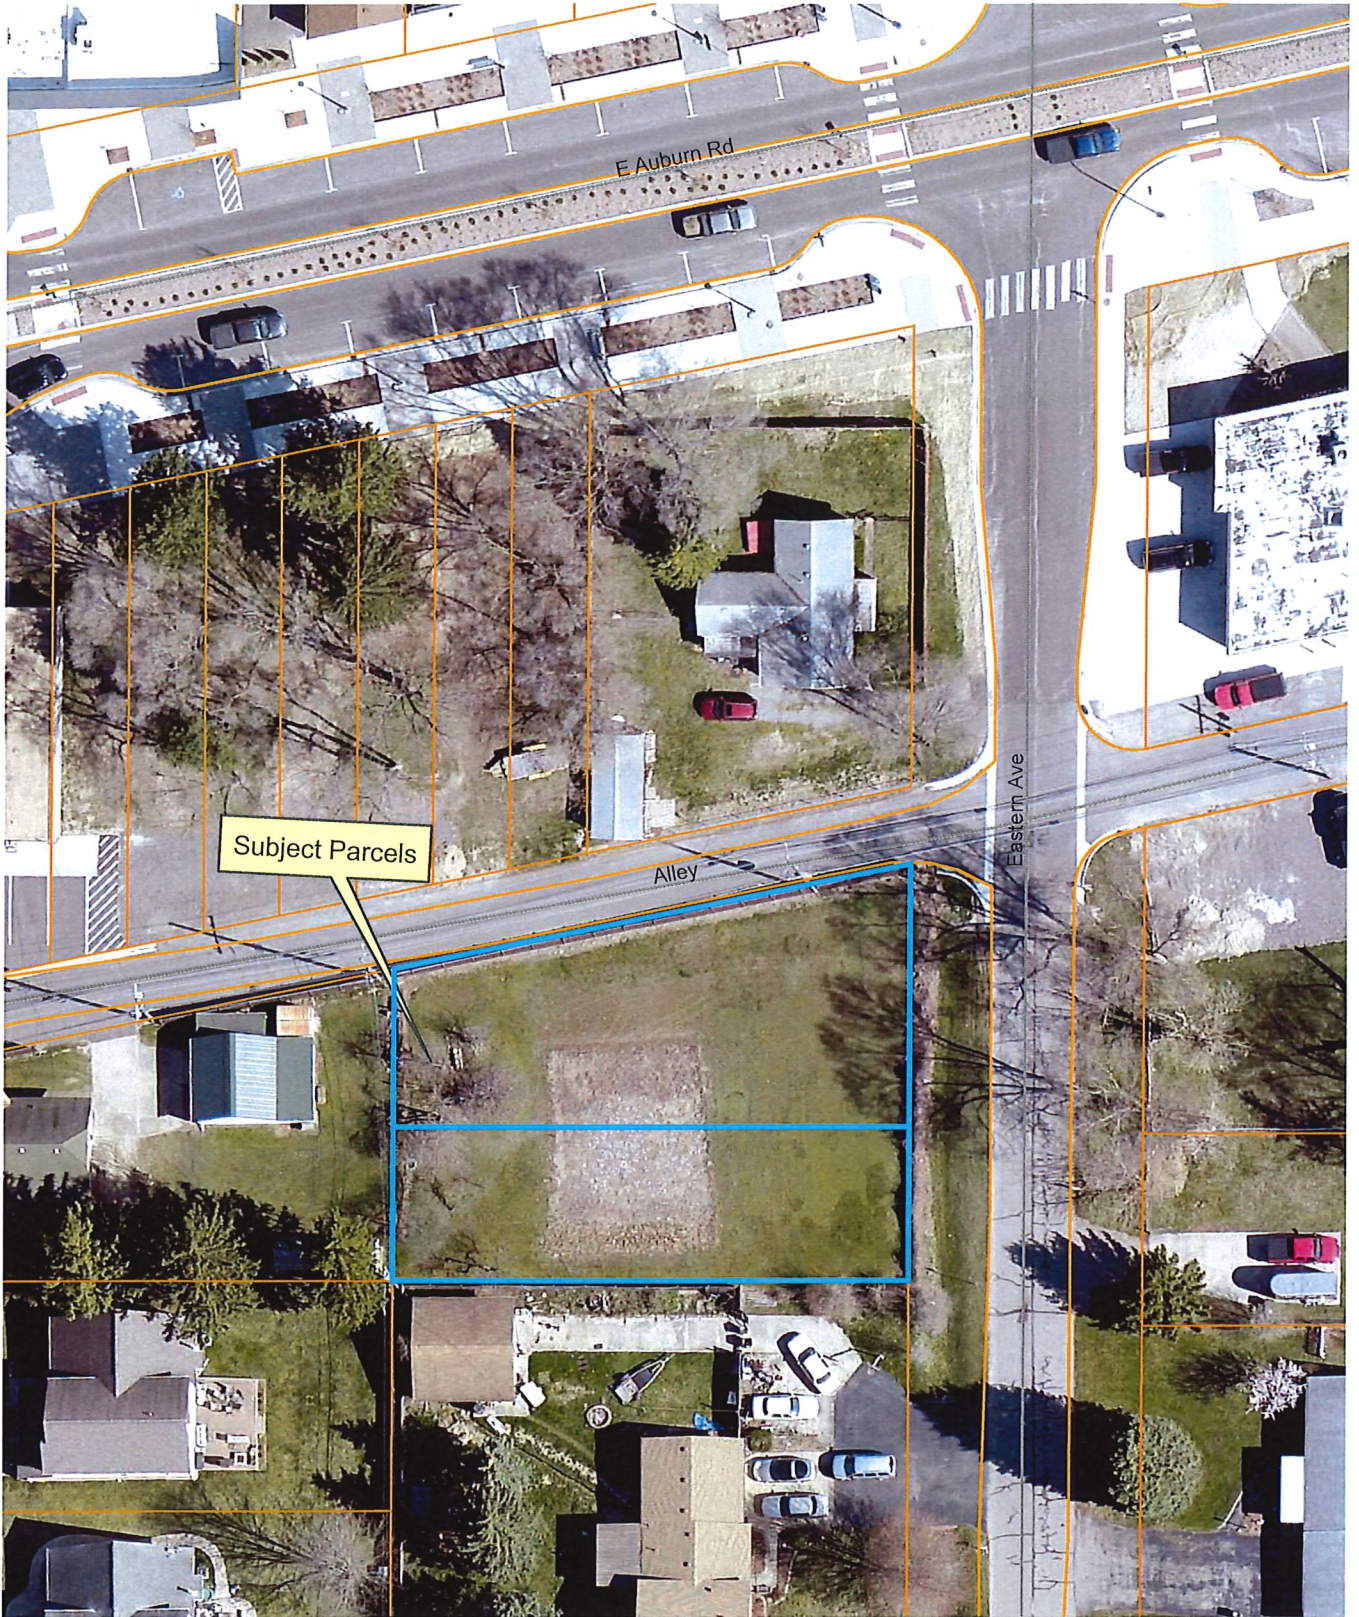

Location Map Donation of Parcels 15-36-204-029 and -030

Subject Parcels

Aerial photographs as of April 2015
TaxParcel lines were obtained on 2/17/17 from Oakland County.
Although the information provided by this map is believed to be reliable, its accuracy is not warranted in any way. The City of Rochester Hills assumes no liability for any claims arising from the use of this map.

5/1/17

1 inch = 50 feet