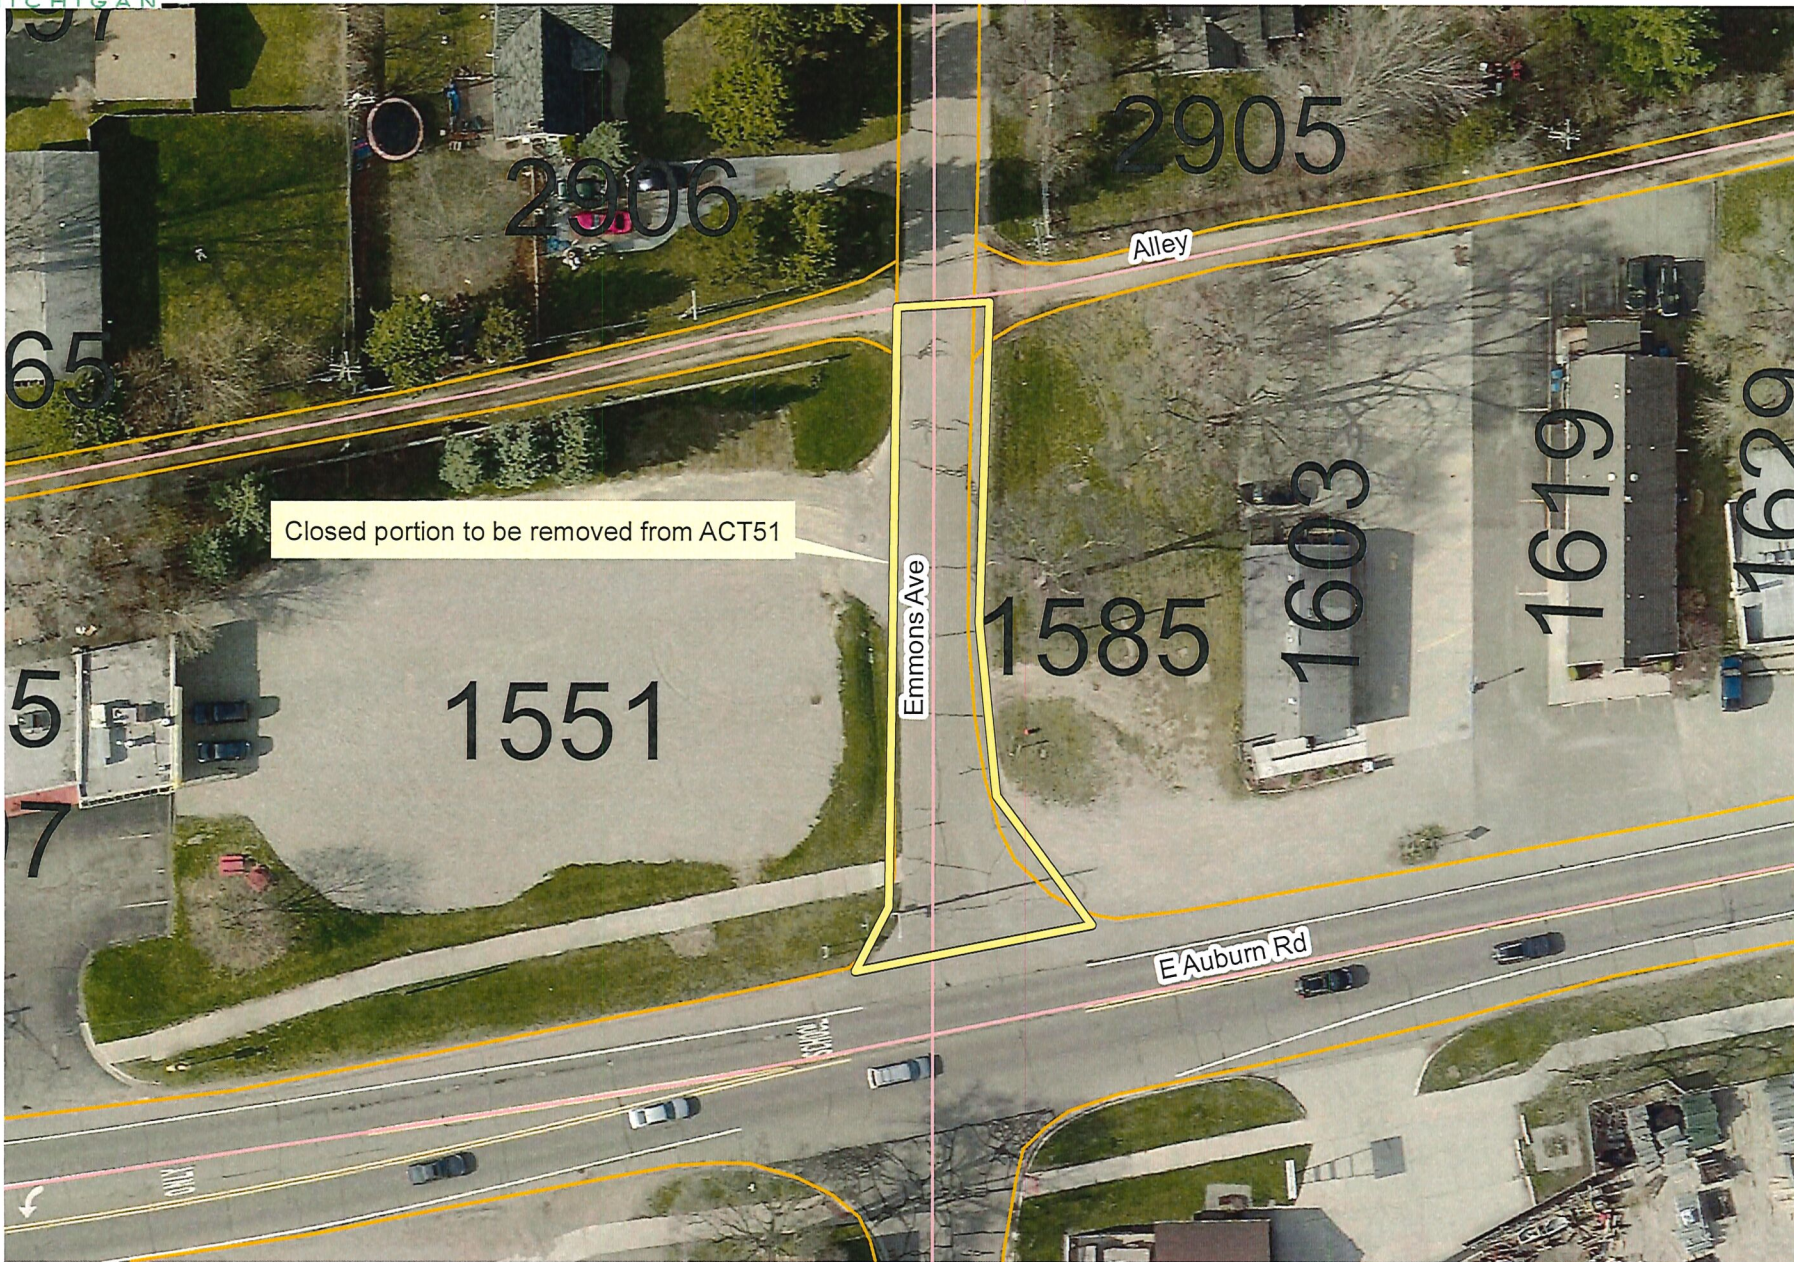

Emmons Decertification

Legend
RoadEdge
SUBTYPE
Access Drive
Road Edge

Although the information provided by this map is believed to be reliable, its accuracy is not warranted in any way. The City of Rochester Hills assumes no liability for any claims arising from the use of this map.

This map is for reference only-
Not intended to replace Miss Dig-
Call 811 72 hours in advance for stakeout