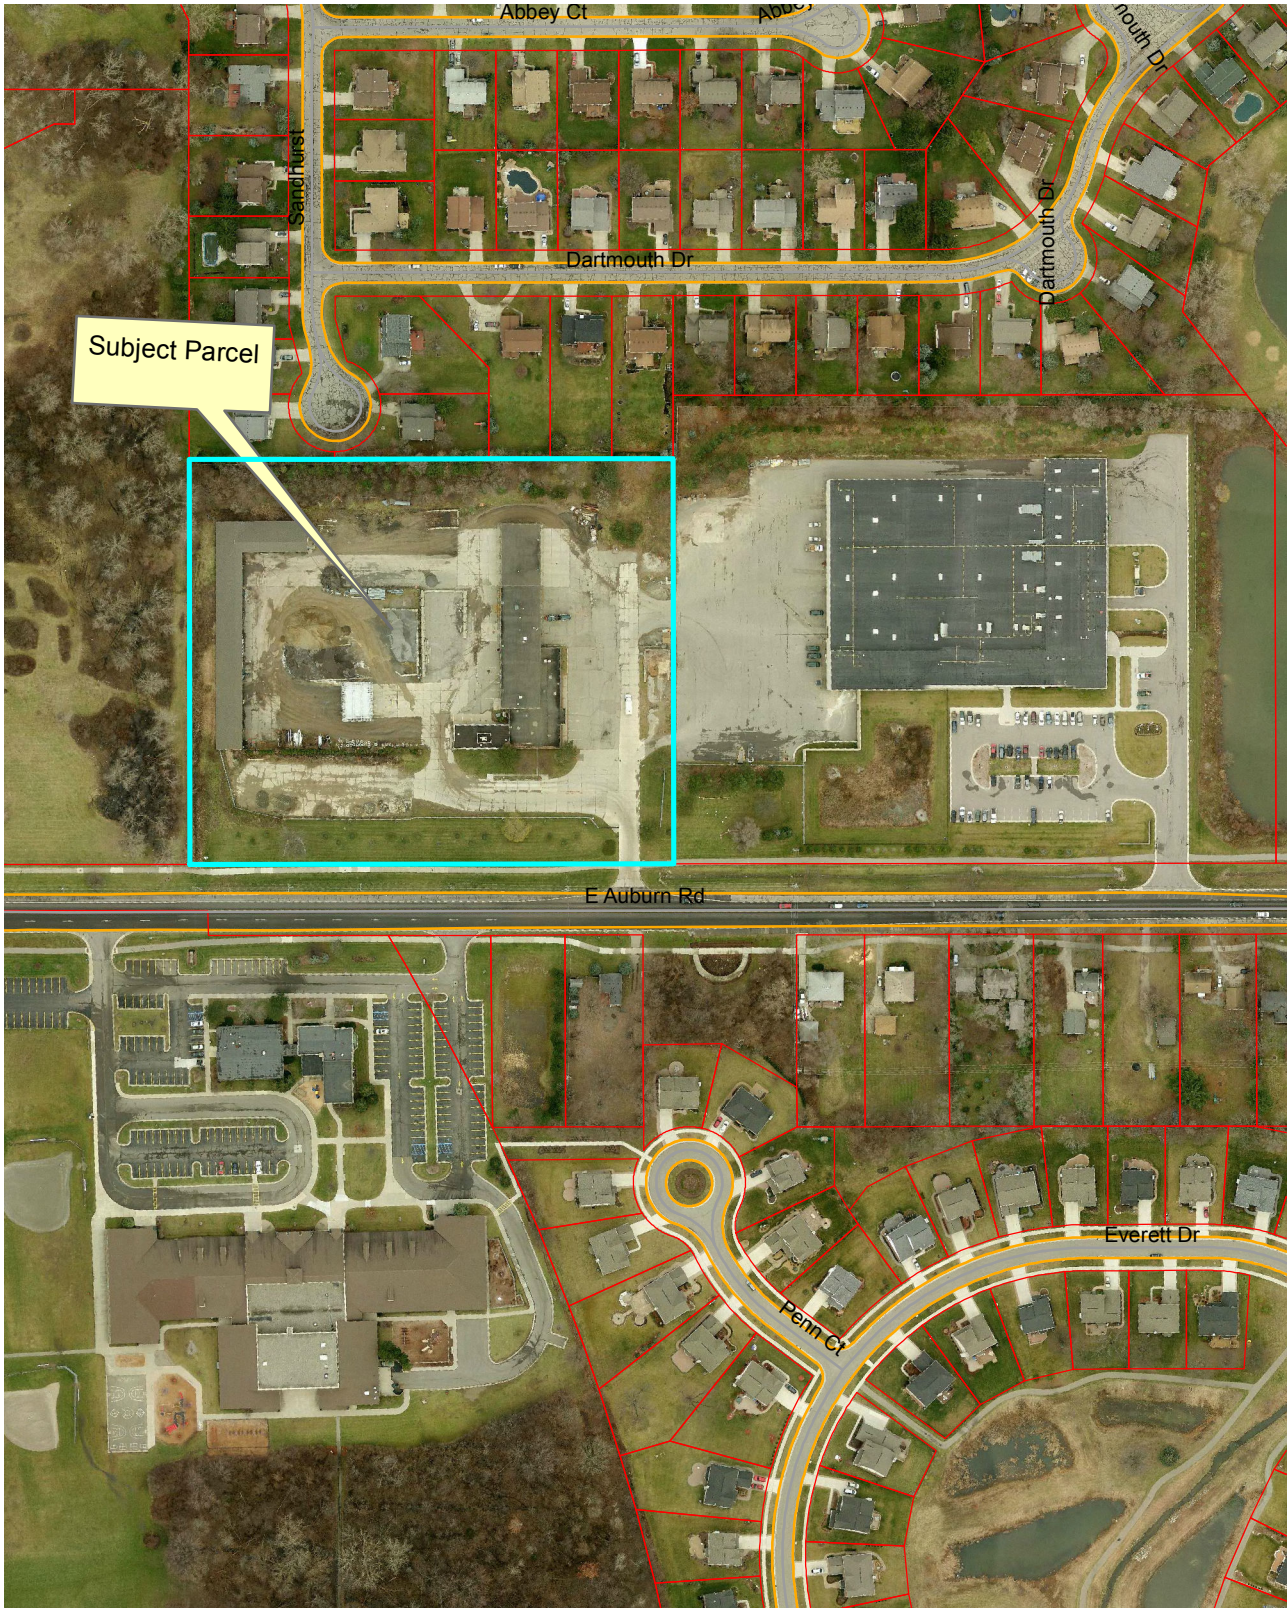

Location Map DPS Salt Storage Facility

Legend

	TaxParcel With street name
	Highway
	Local Rd
Picturecity 2011 Utility	
	Gas
	Water
	Sanitary

Aerial photographs as of April 2010
 TaxParcel lines were obtained on 1/2/12 from Oakland County.
 Although the information provided by this map is believed to be reliable, its accuracy is not warranted in any way. The City of Rochester Hills assumes no liability for any claims arising from the use of this map.

7-5-11

1 inch = 250 feet