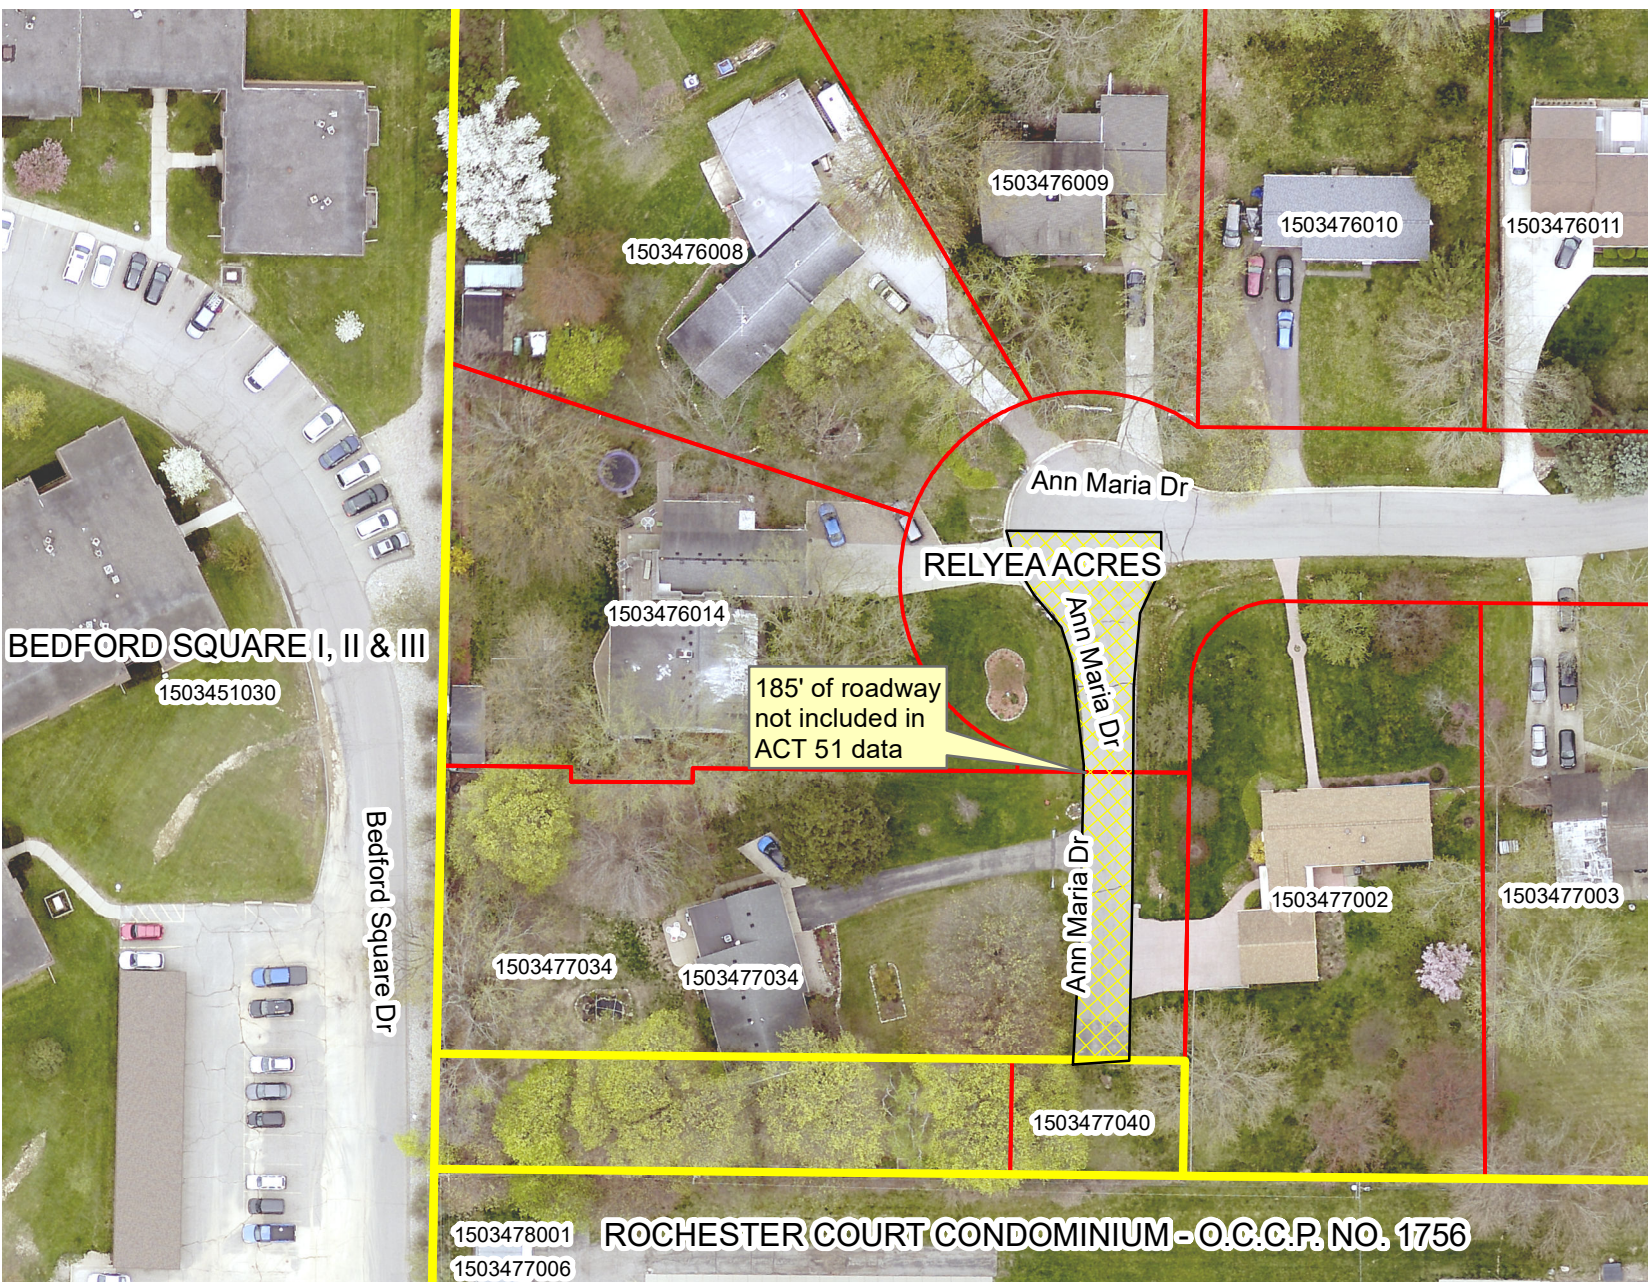

Ann Marie ACT 51 Correction +185 feet

**This map is for reference only -
Not intended to replace Miss Dig -
Call 811 72 hours in advance for stakeout**

Legend

Although the information provided by this map is believed to be reliable, its accuracy is not warranted in any way. The City of Rochester Hills assumes no liability for any claims arising from the use of this map.