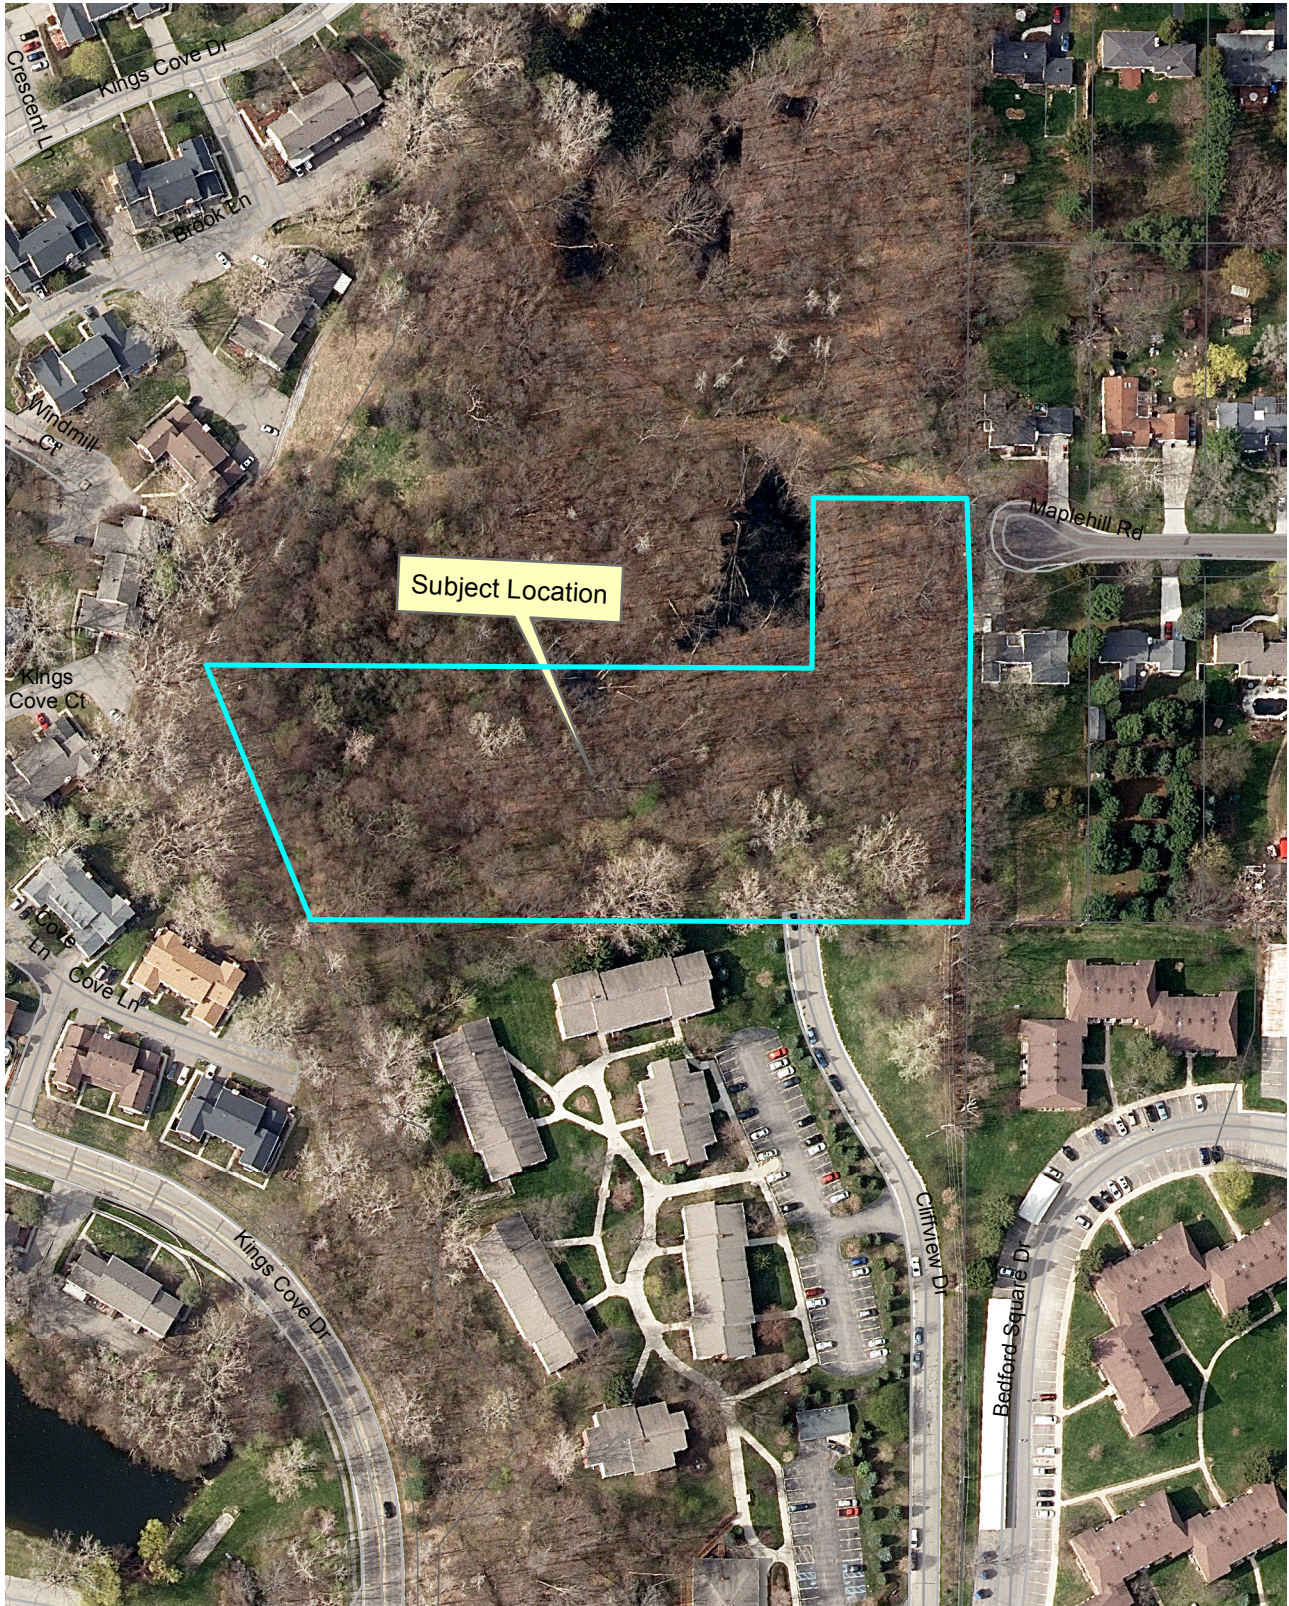

Location Map Townhomes on Maplehill

Subject Location

Aerial photographs as of April 2010.
TaxParcel lines were obtained on 1/2/14 from Oakland County.
Although the information provided by this map is believed to be reliable, its accuracy is not warranted in any way. The City of Rochester Hills assumes no liability for any claims arising from the use of this map.

1/2/15

1 inch = 167 feet