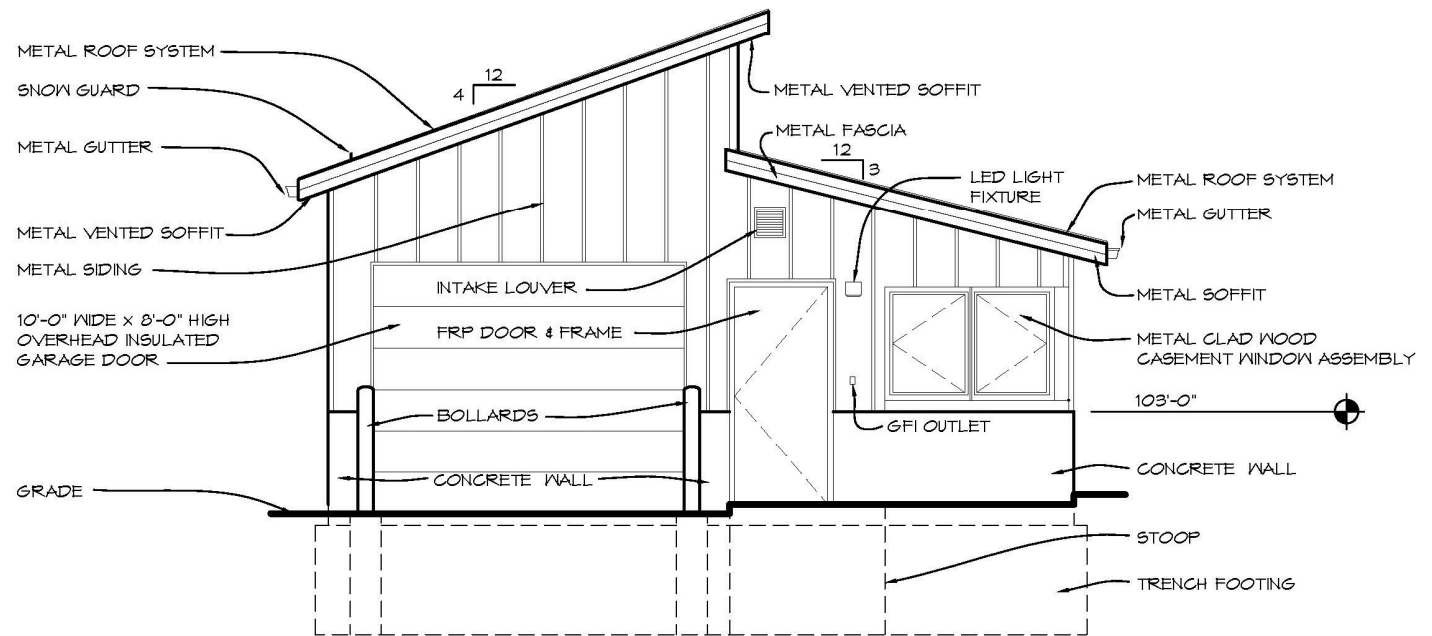

## Innovation Hills Ranger Station

02/07/2022

Site Plan

North Face

Northwest Face

West Elevation

# Features:

- Conventional framing
- Concrete lower walls
- Metal upper wall and roof
- Clerestory daylighting

**Key:**

-  Office Space
-  Toilet Room
-  Storage
-  Garage
-  Landscape
-  Pavement