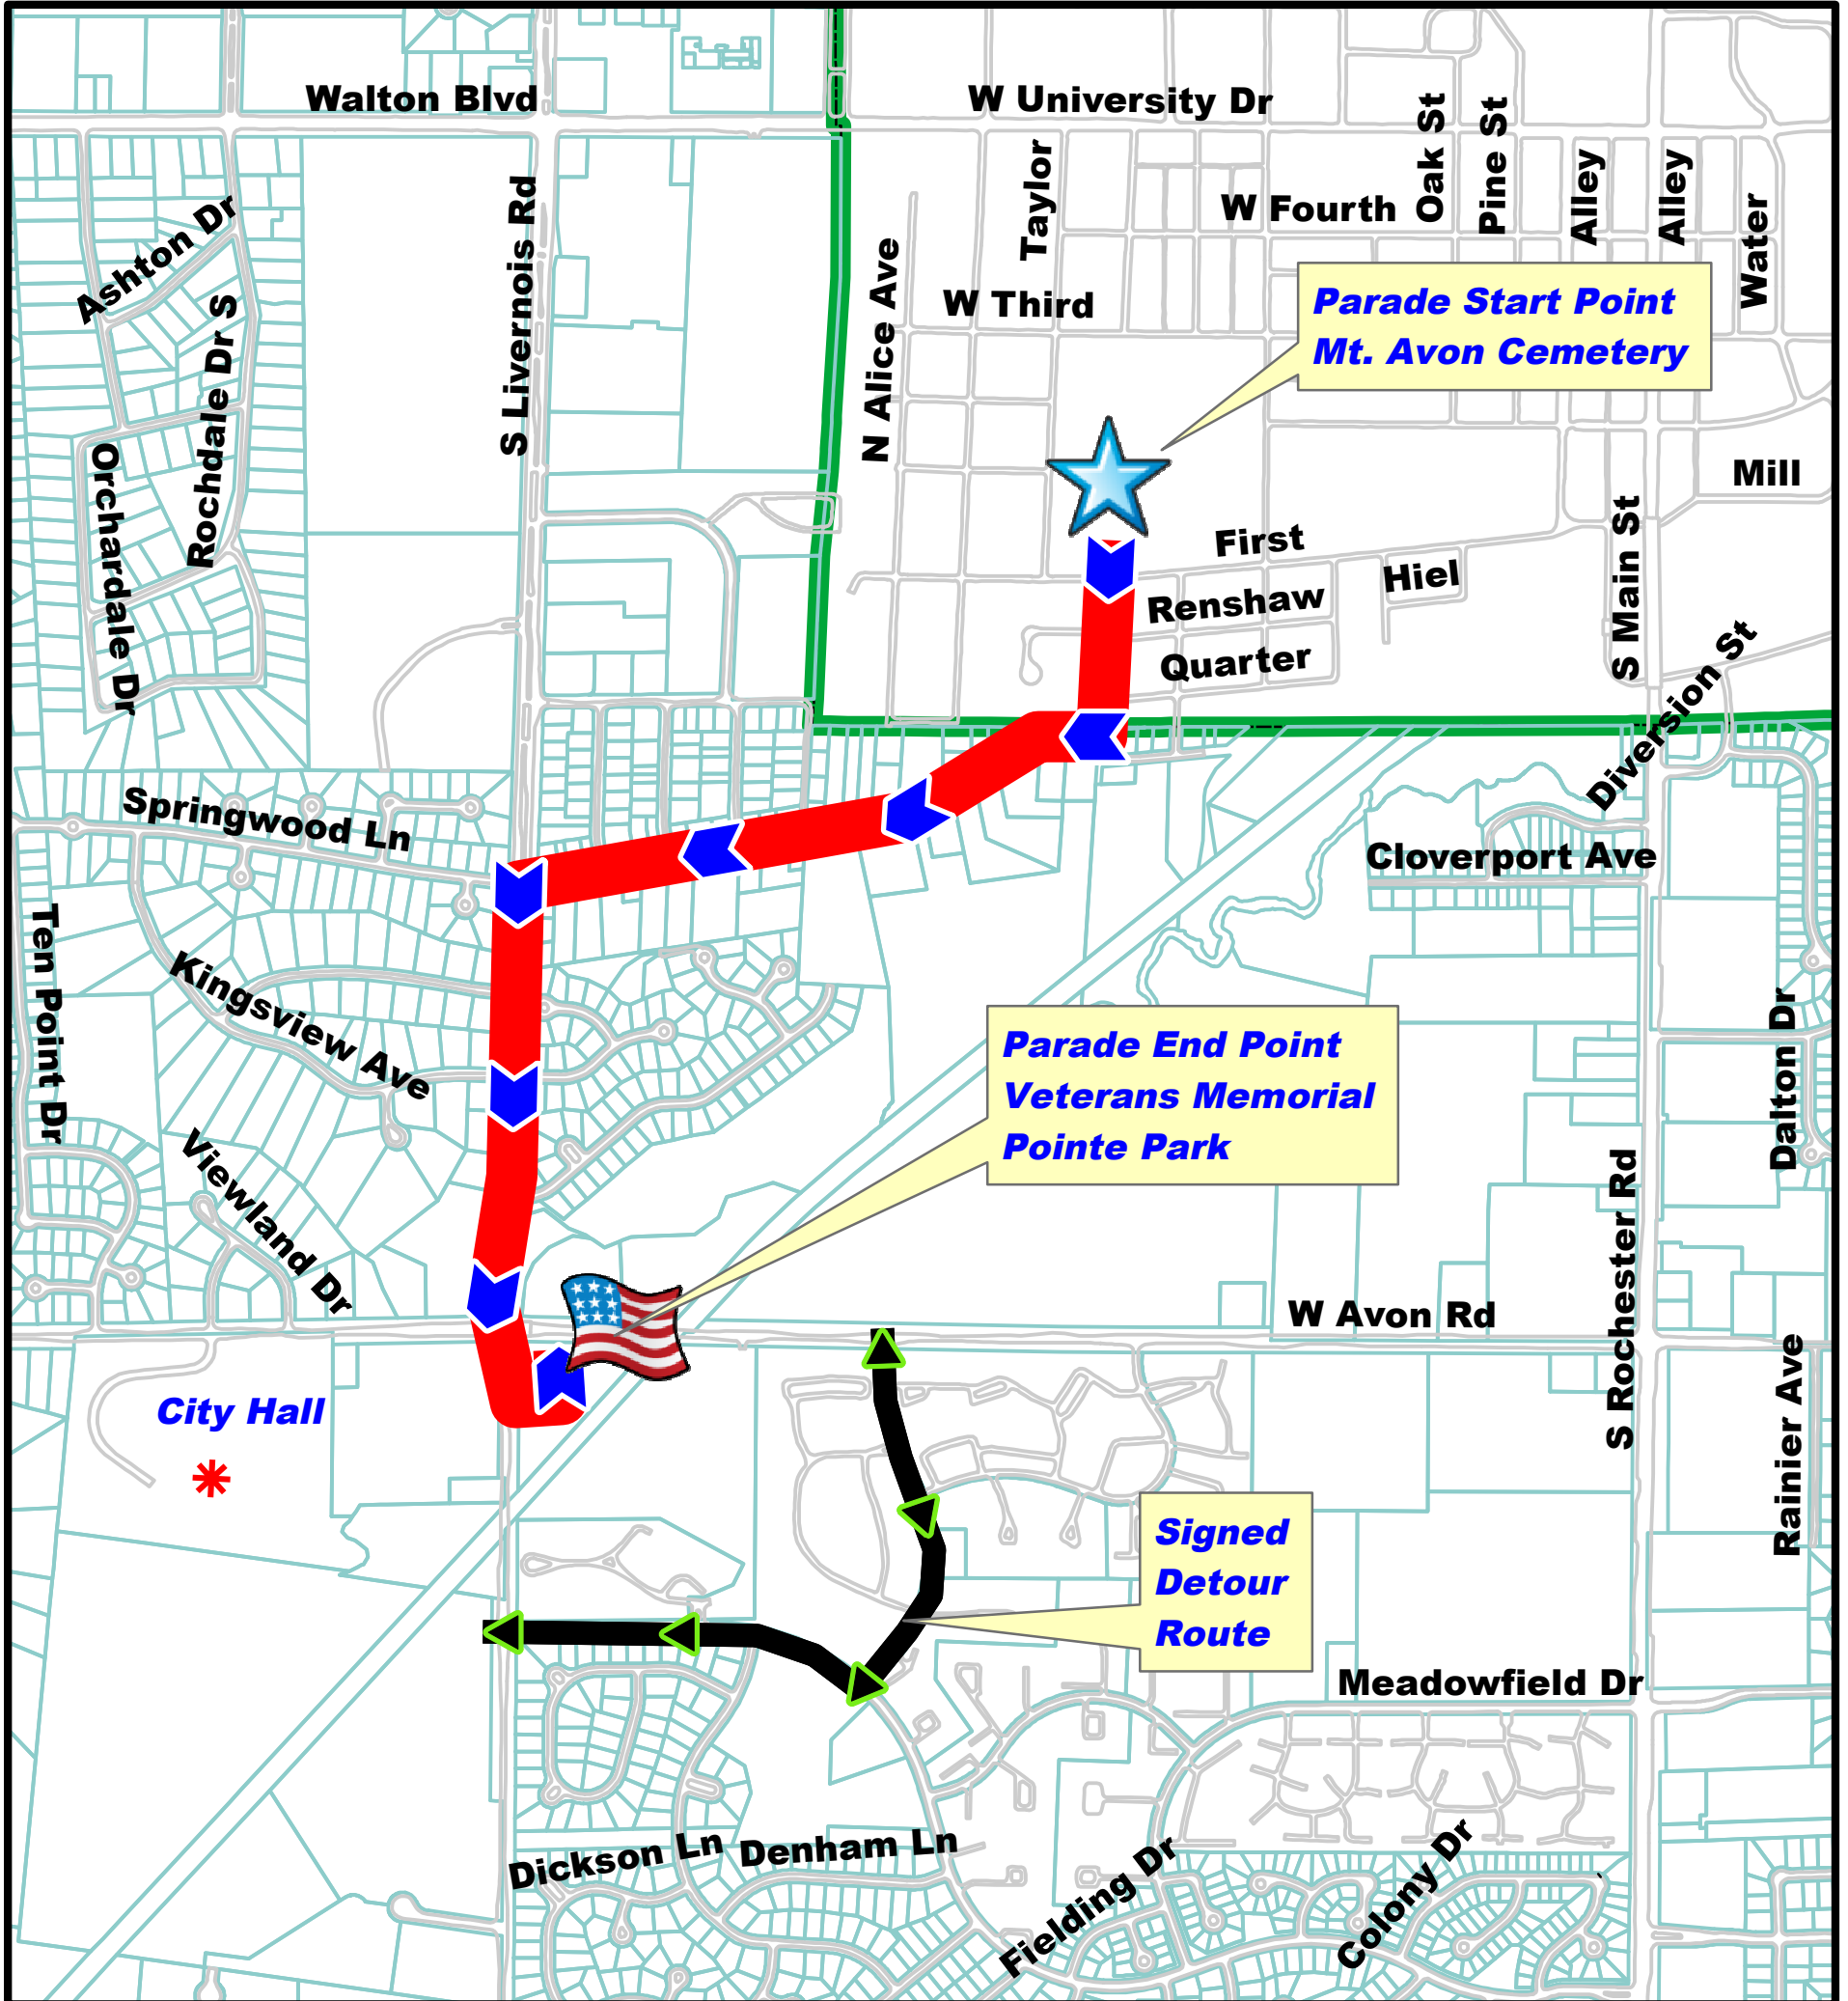

2016 Greater Rochester Memorial Day Parade

Monday, May 30, 2016

Starting at 10:00 AM

Cities of Rochester Hills and Rochester proudly host the 2016 Greater Rochester Memorial Day Parade, conducted under the sponsorship of various associated veteran organizations.

Legend

- RoadEdge
- Detour Route
- Parade Route
- MunicipalDistrict