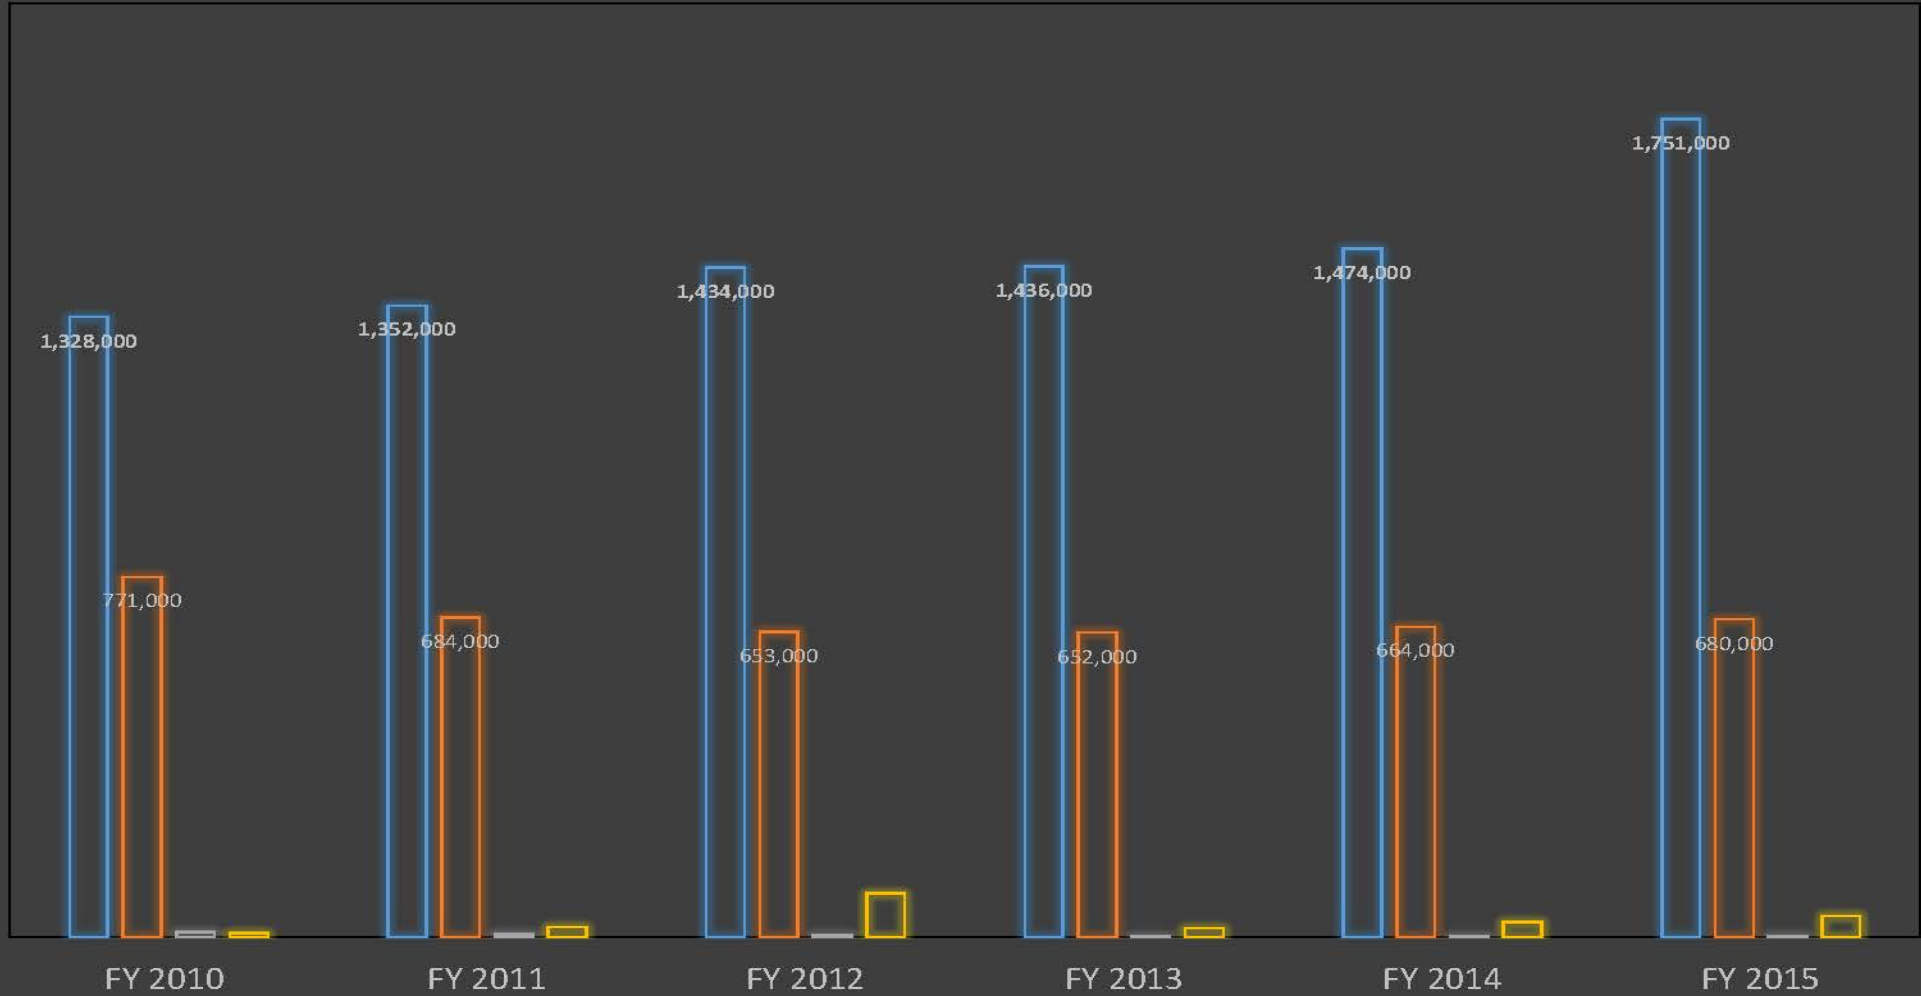

• ROCHESTER • AVON • RECREATION • AUTHORITY •

Enhancing Lives

Enriching Community

108 E. 2nd Street 10,000 sq ft

500 E. 2nd Street 36,000 sq ft

RARA Recreation Complex

Year End Revenue

□ Program fees □ Member contribution □ Interest □ Other

Reception and Registration Office

4 Large Dance Studios

Multi Court Turf Field House

Gymnastics Wing

FlipSpot Rochester -Metro Detroit Mommy

FlipSpot Rochester -Metro Detroit Mommy

Preschool Room

Indoor Playscape

Clinton River Trail

Clinton River Trail

E 2nd St

E 2nd St

E 2nd St

E 2nd St

480 E 2nd Street

480 E. 2nd St.

Google

E 2nd St

E 2nd St

E 2nd St

E 2nd St

480 E 2nd Street

Clinton River Trail

Clinton River Trail