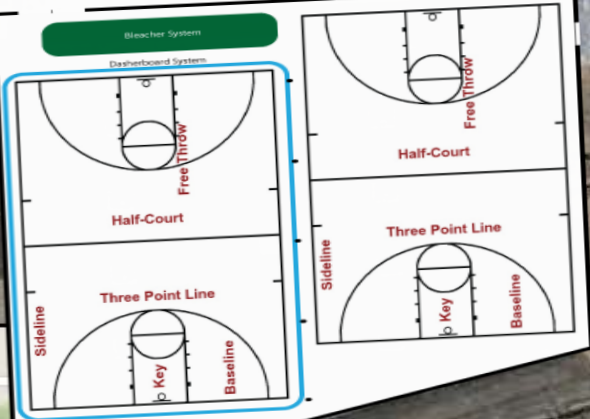

Google

E 2nd St

E 2nd St

E 2nd St

E 2nd St

480 E 2nd Street

Clinton River Trail

Clinton River Trail

Google

Map

Image

• ROCHESTER • AVON • RECREATION • AUTHORITY •

Enhancing Lives

Enriching Community