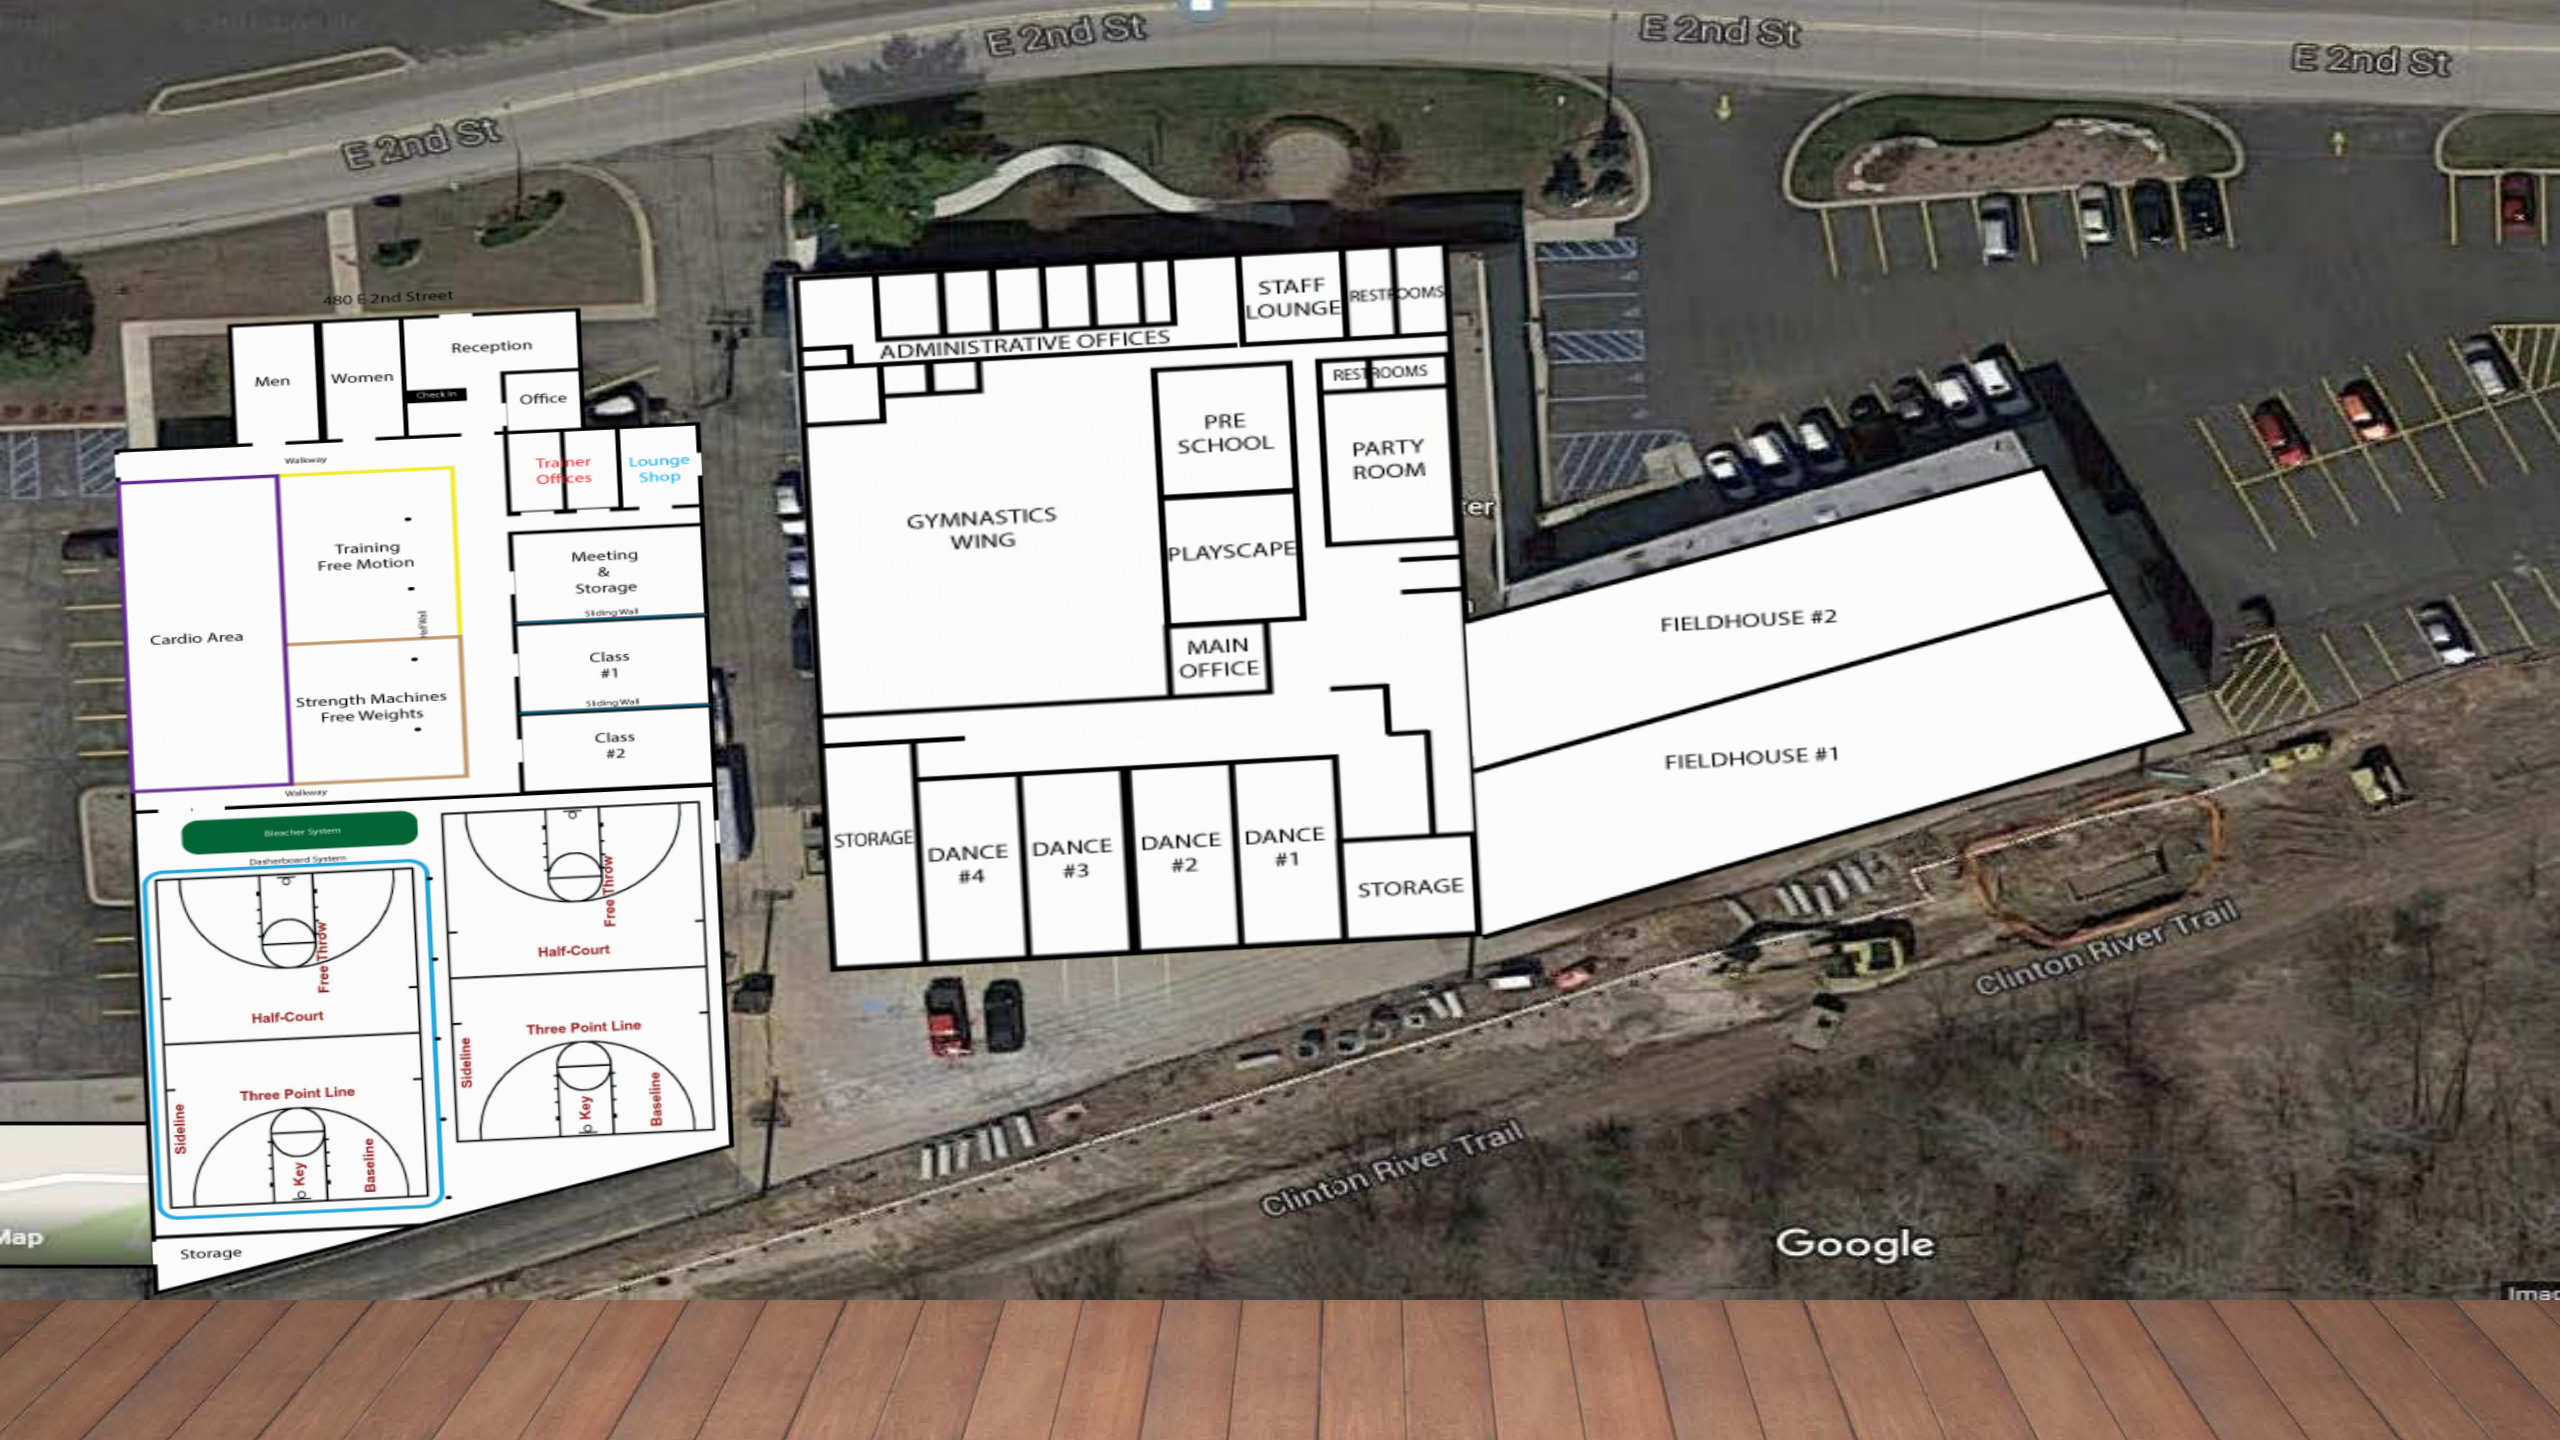

E 2nd St

E 2nd St

E 2nd St

E 2nd St

480 E 2nd Street