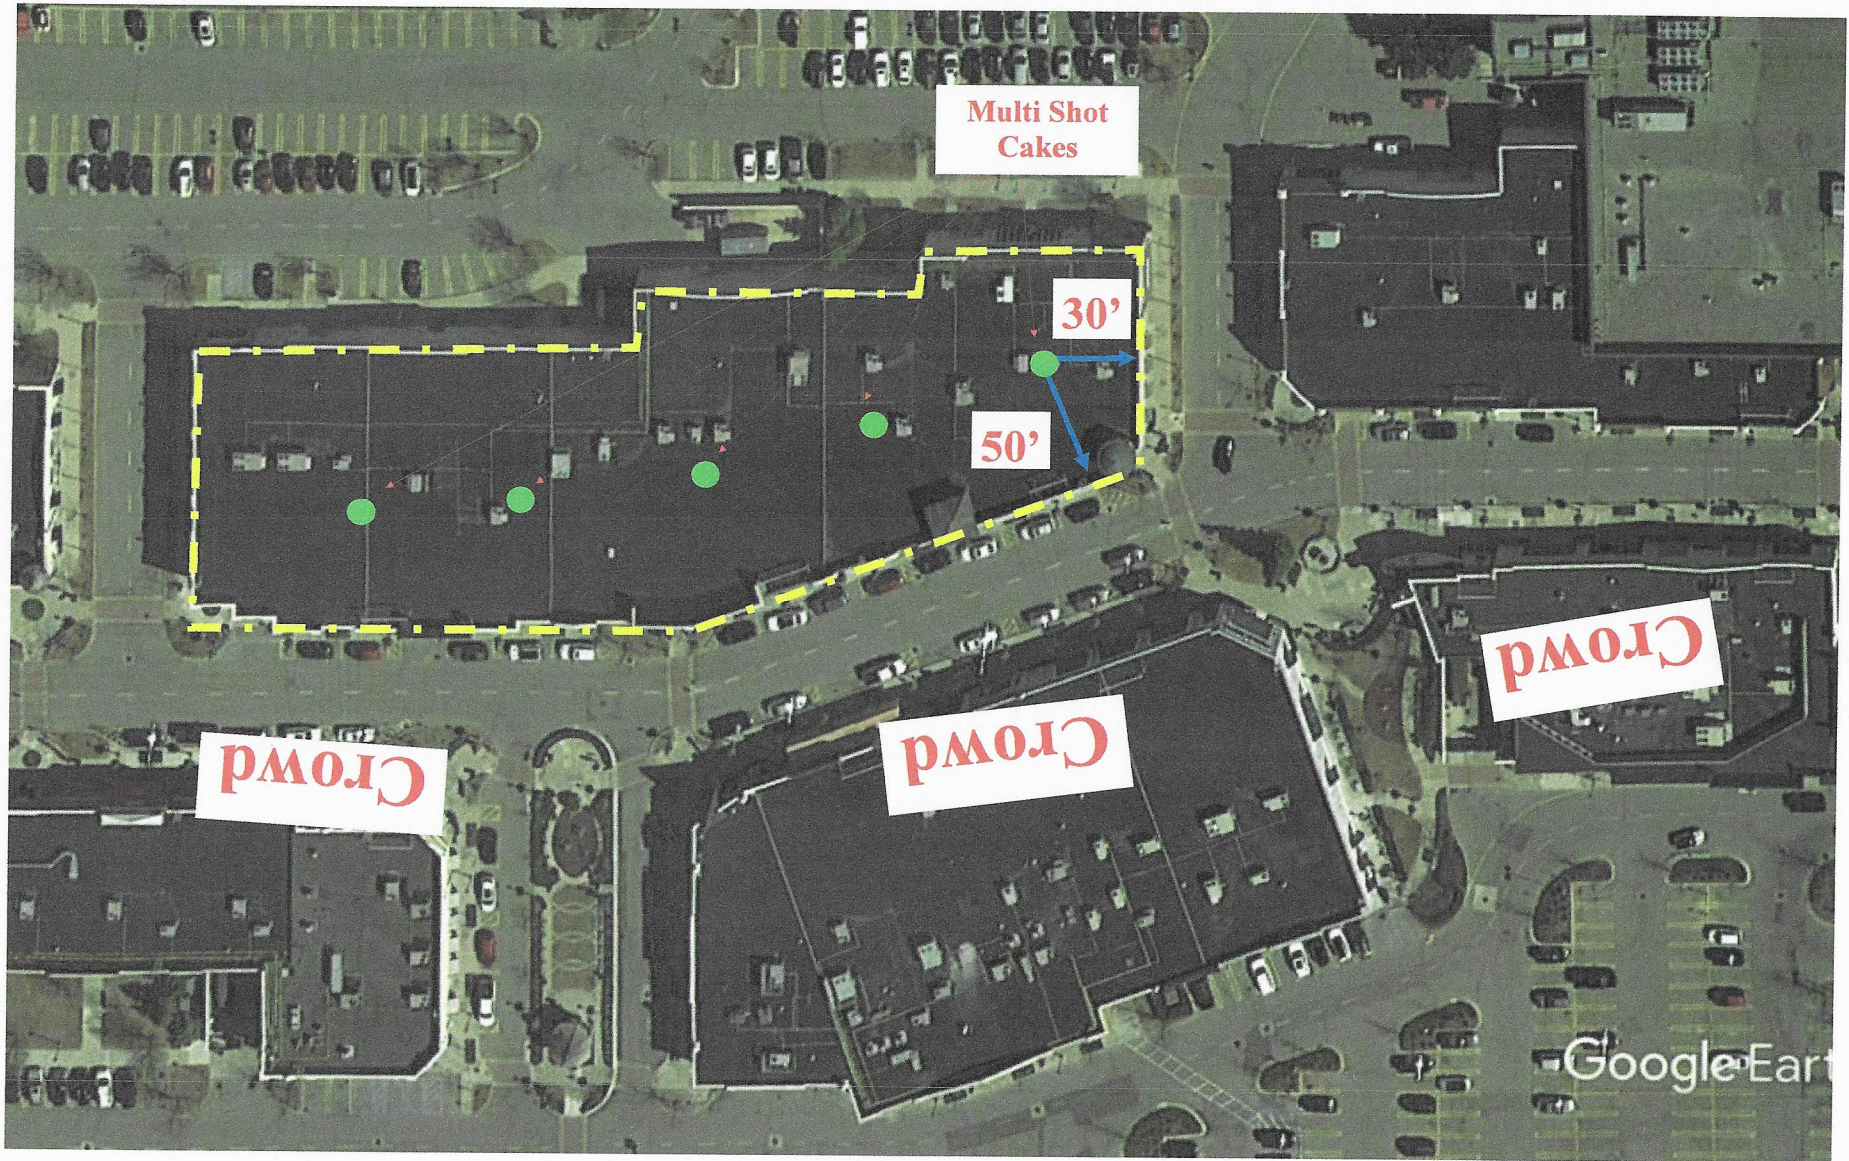

# City of Rochester Hills: Light the Village

Festival Park: Village Main , Rochester Hills, Michigan 48307

Distance Required to Meet NFPA 1126

1" —> 1.5"

10' —> 30'

*AMERICAN FIREWORKS COMPANY*

*RFS 2021*