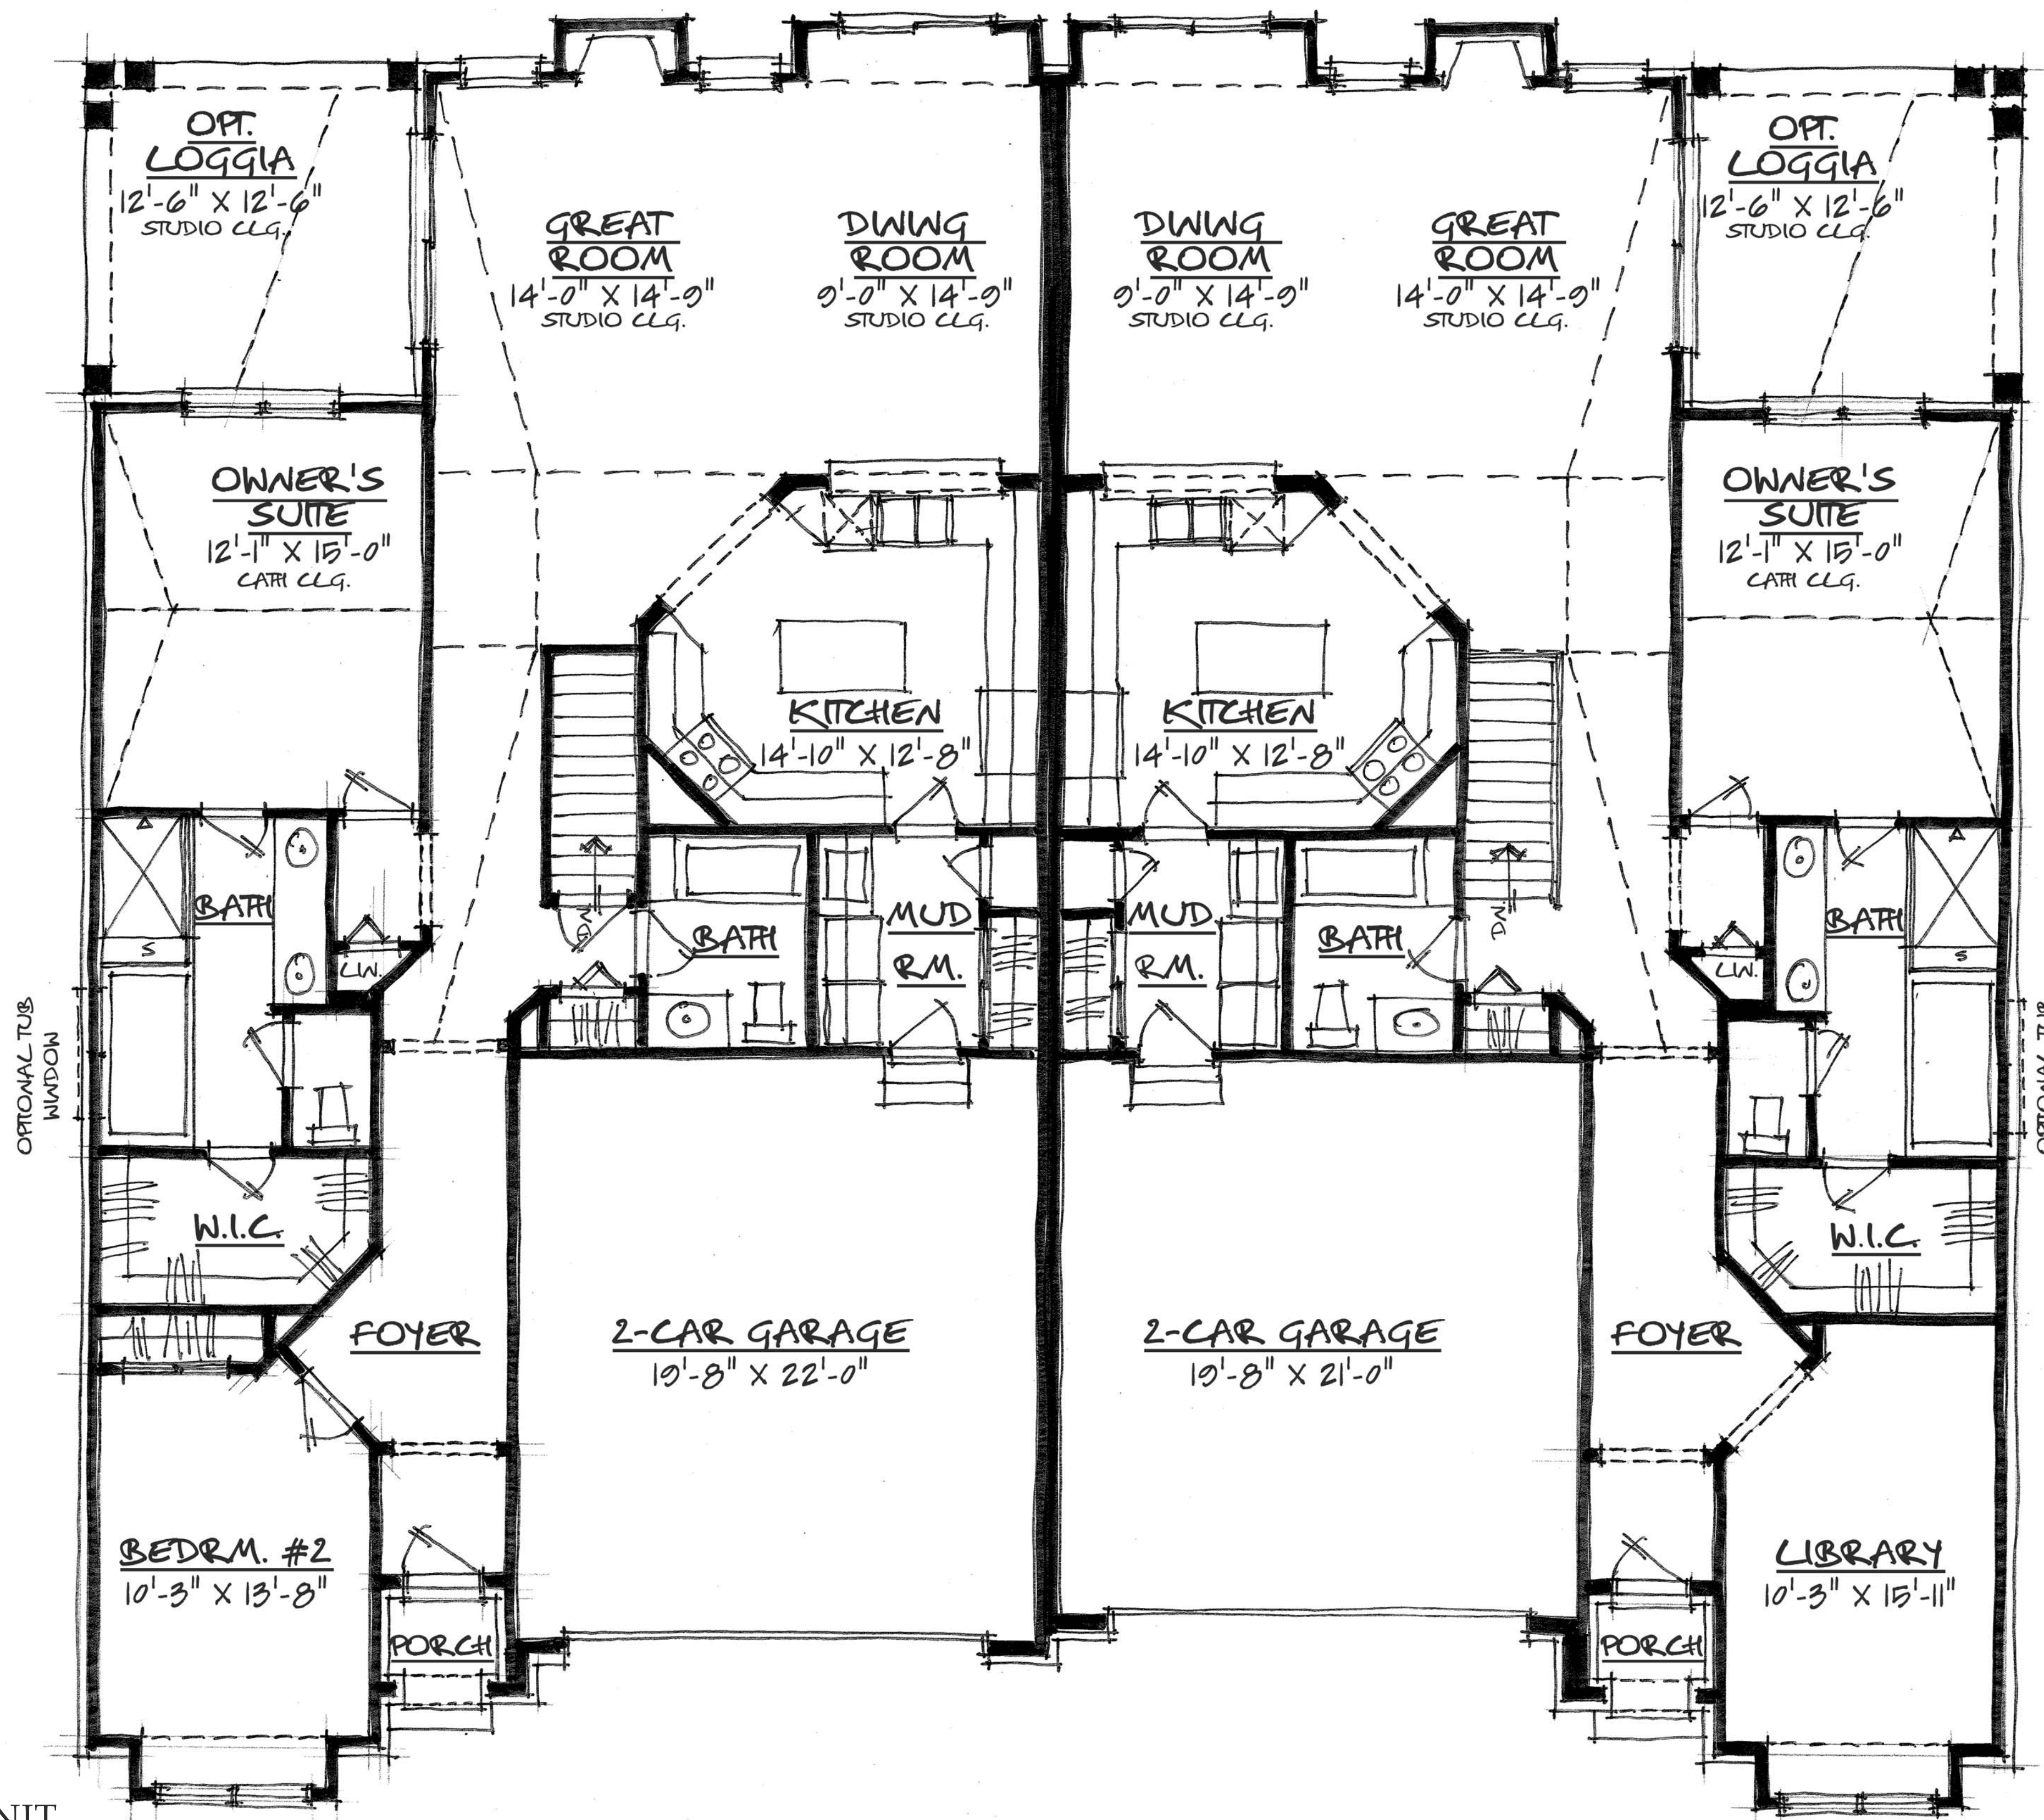

Brampton Parc

1459 John R, LLC

FIRST FLOOR PLAN

SCALE: 1/4" = 1'-0"

FIRST FLOOR: 1,681 SQ. FT. PER UNIT

TOTAL: 1,681 SQ. FT.

LOGGIA: + 158 SQ. FT. PER UNIT

FIRST FLOOR PLAN

SCALE: 1/4" = 1'-0"

Brampton Parc

1459 John R, LLC

Front Elevation Concept
SCALE 1/4" = 1'-0"