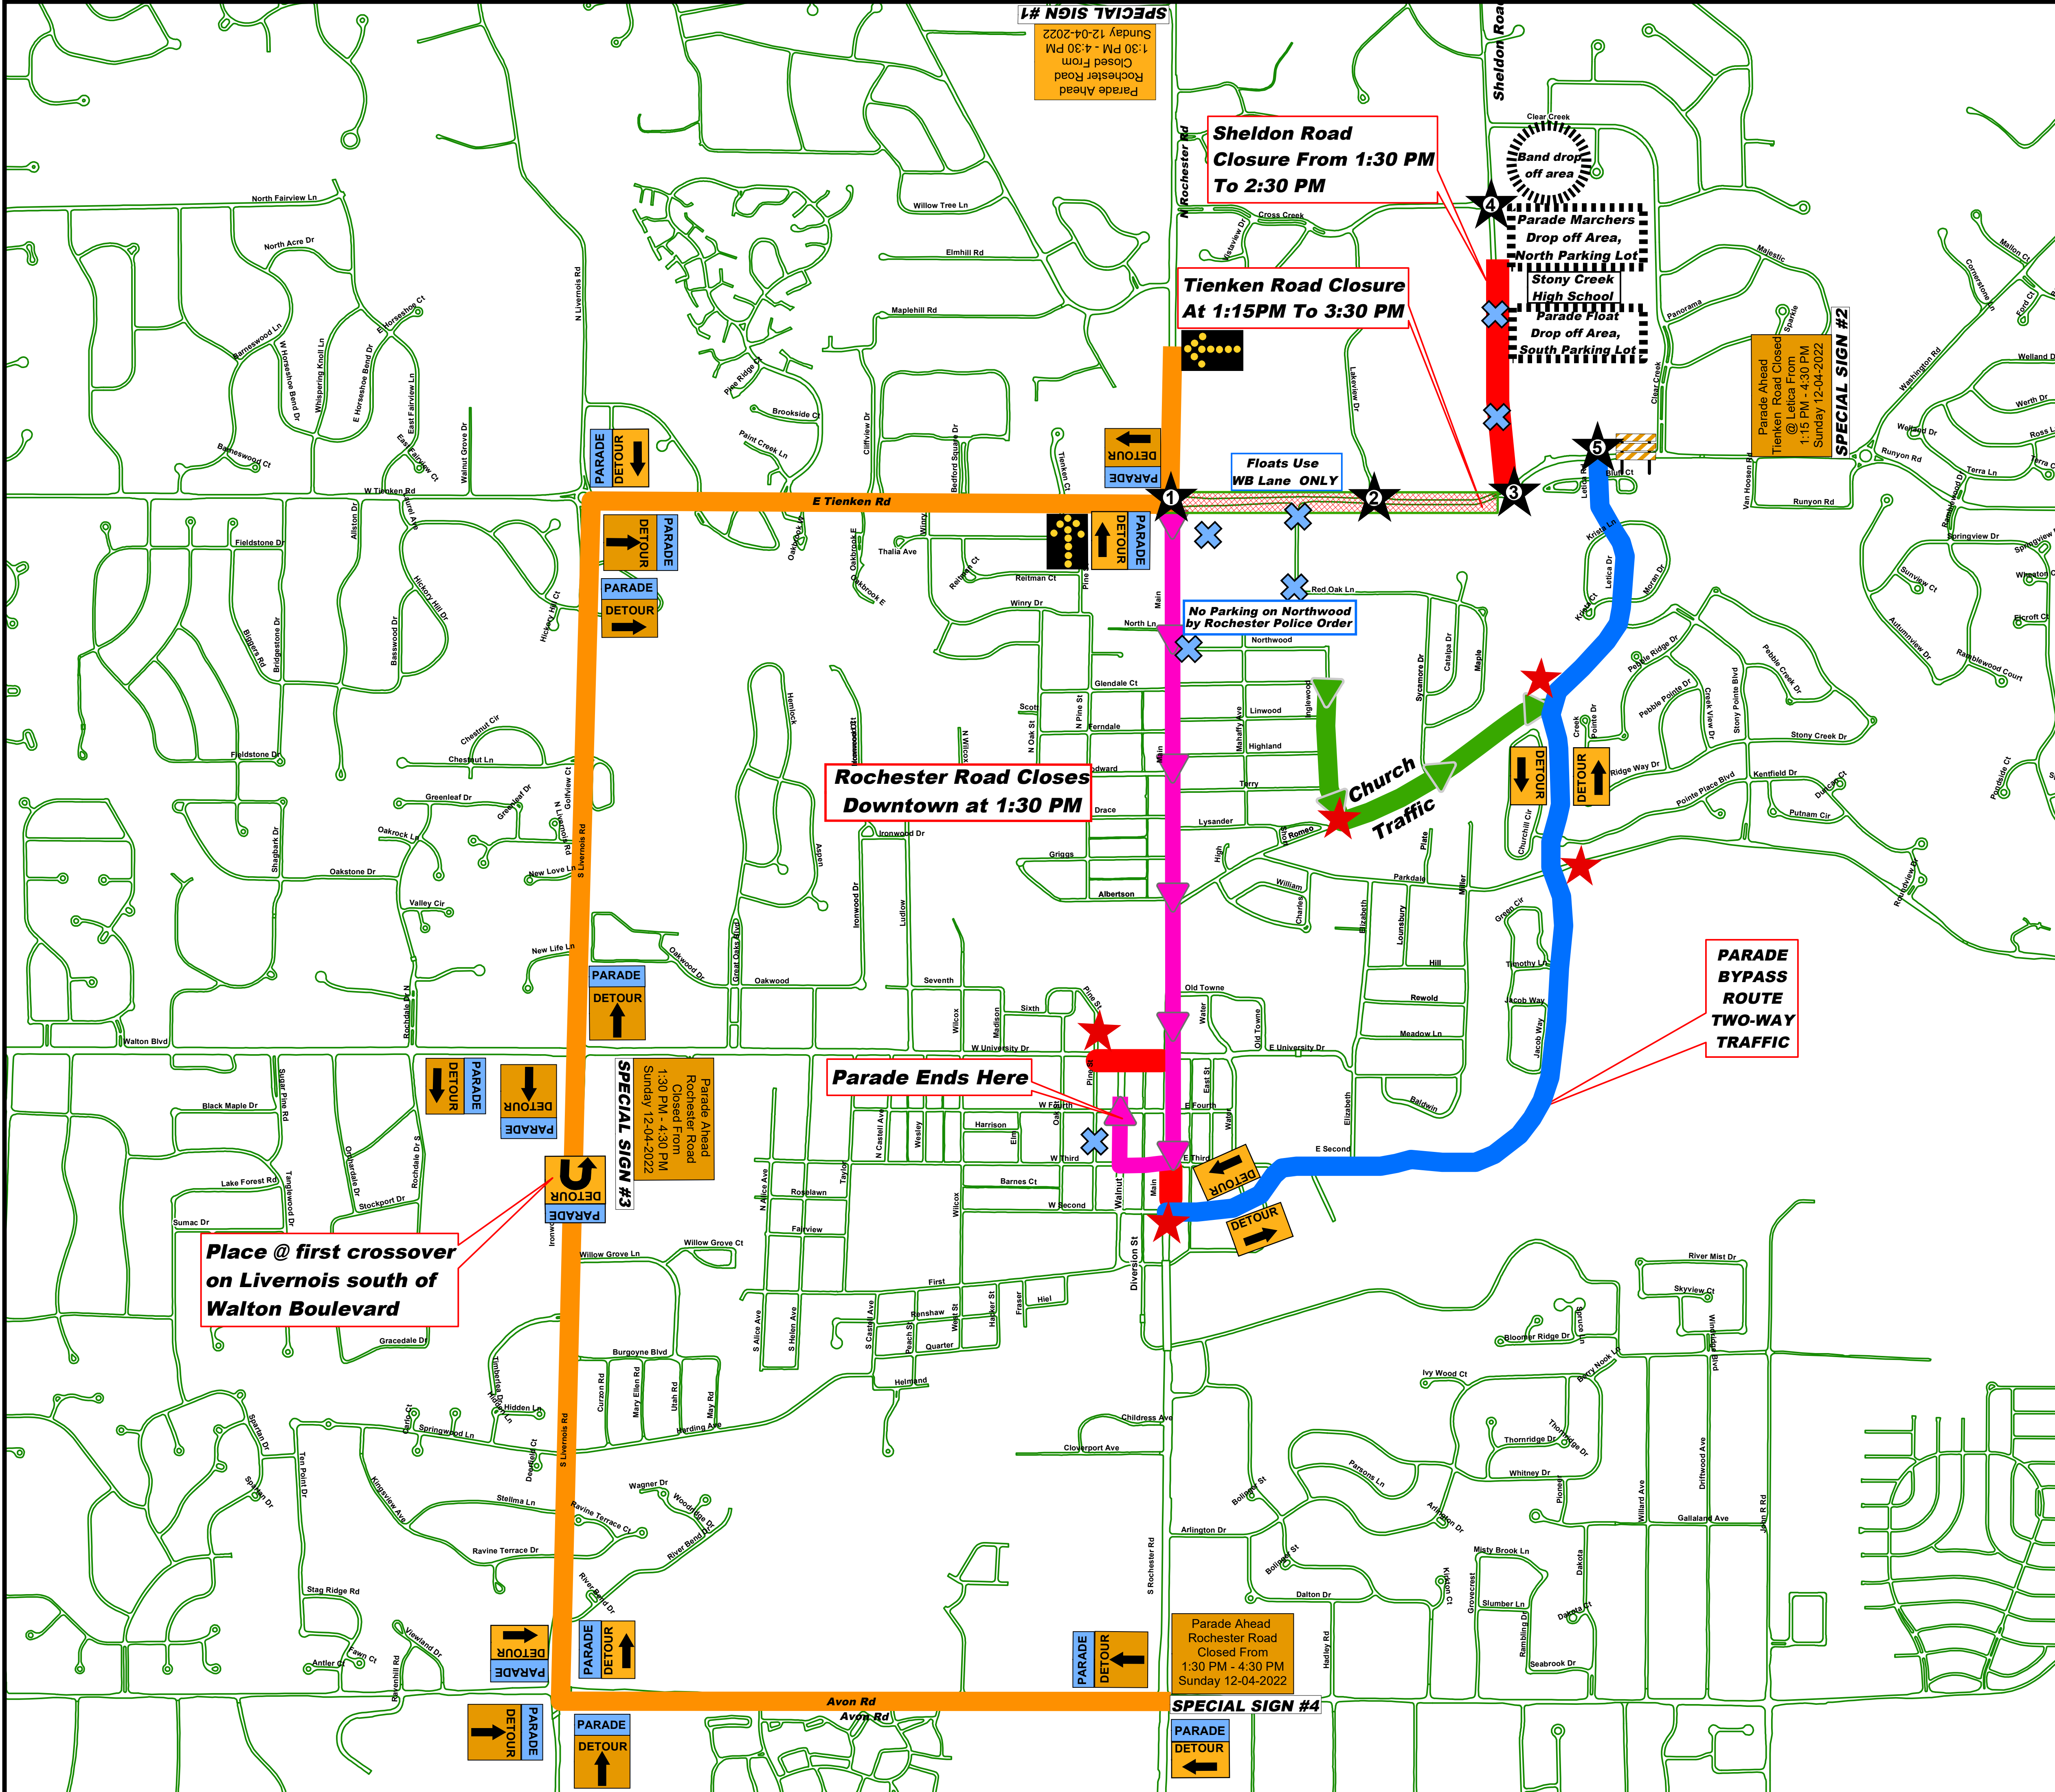

2022 ANNUAL ROCHESTER HOMETOWN CHRISTMAS PARADE SUNDAY DECEMBER 4, 2022 DETOUR ROUTE MAP

Legend

- Parade Route
- Posted Detour Route
- Road Closures (Parade Traffic Only)
- City of Rochester's Downtown Parade Bypass Route
- Church Traffic
- Oakland County Sheriff points
- Civil Air Patrol points
- Rochester City Police points
- Road Closed Staging Area

Traffic Sign Legend

- Special Sign
- M4-9-P
- M4-9-P
- W-1-P
- M4-9 (City of Rochester)
- Type III Barricade
- Arrow Board

NOTE: CITY OF ROCHESTER PROVIDES TRAFFIC CONTROL DEVICES ALONG ROADS UNDER ITS JURISDICTION

Map Published by
City of Rochester Hills
DPS/Engineering Department
Date: 10/28/2022