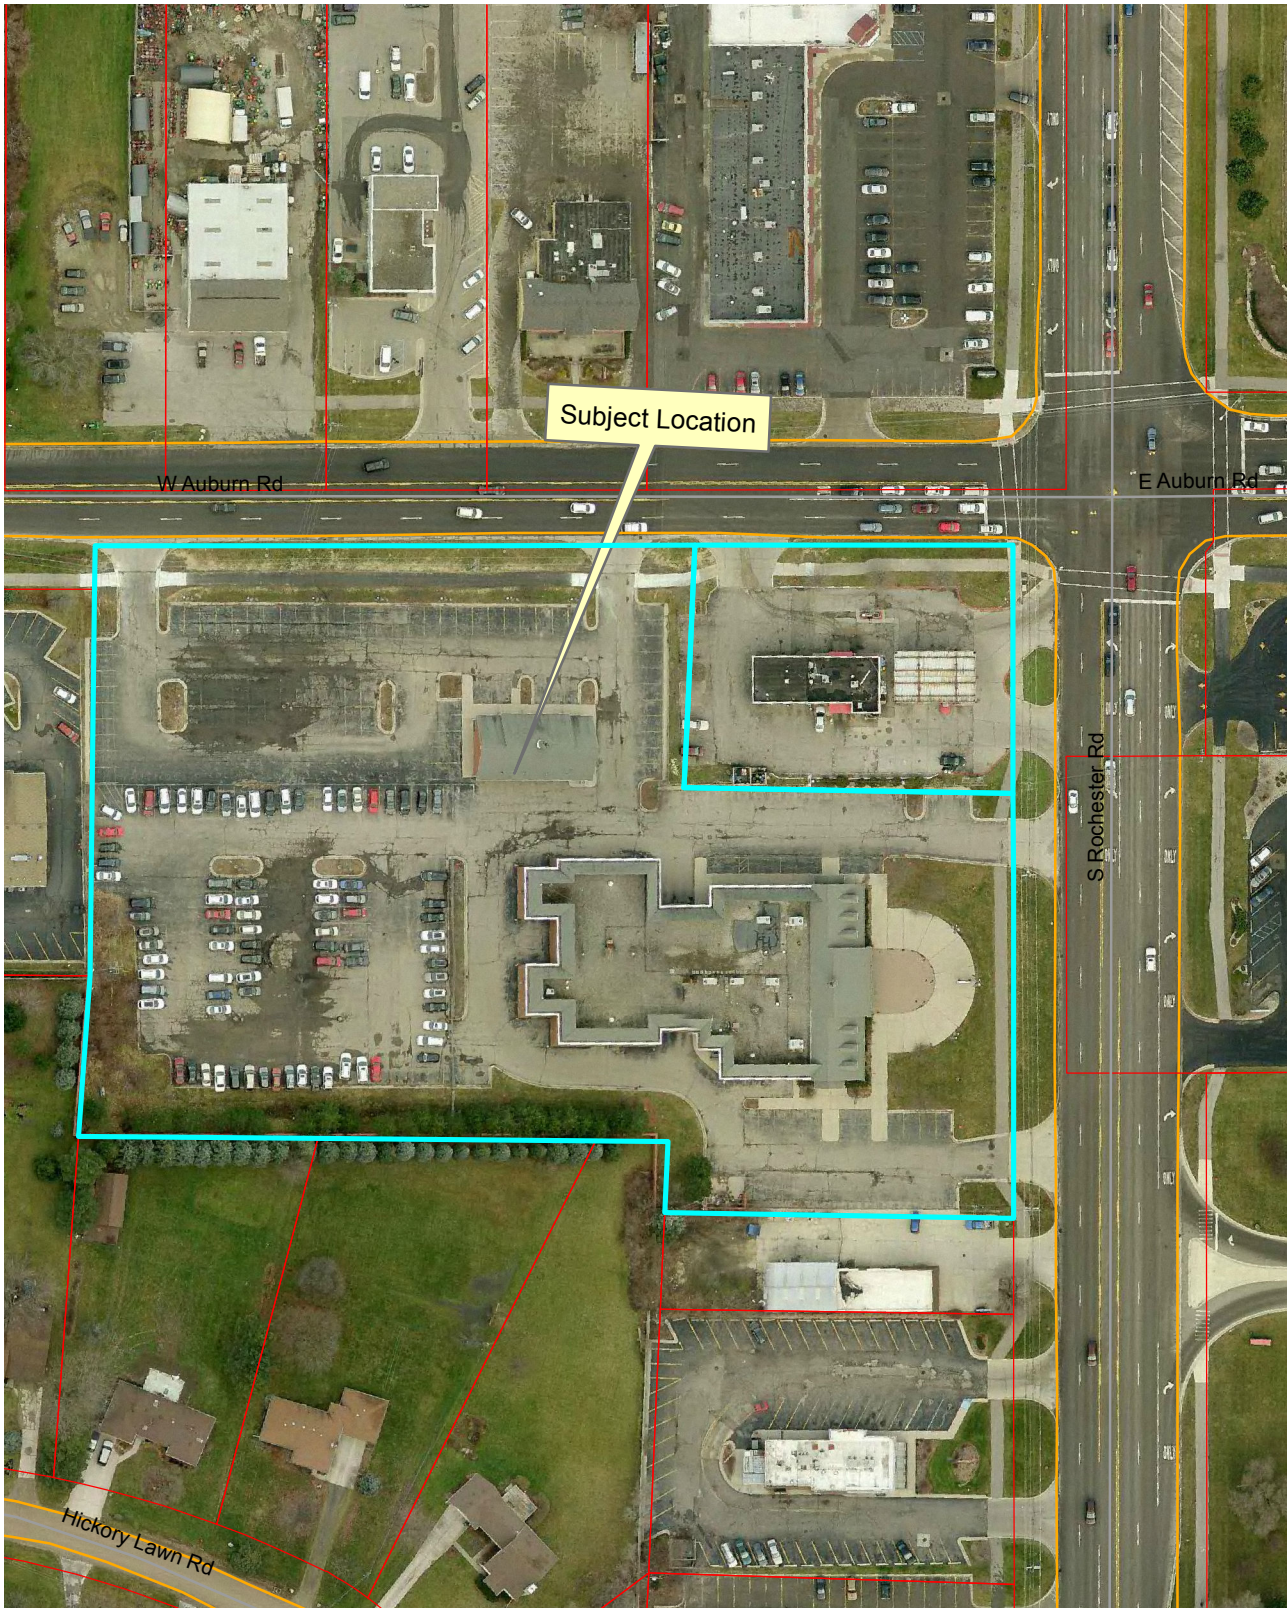

# Location Map Rochester/Auburn Retail

Legend	
	TaxParcel With street name
	TaxParcel
	Parcel ID
Photometry 2011 Rally	
	RA1 - RA1_1
	RA2 - RA2_1
	RA3 - RA3_1

Aerial photographs as of April 2010  
 TaxParcel lines were obtained on 1/2/13 from Oakland County.  
 Although the information provided by this map is believed to be reliable, its accuracy is not warranted in any way. The City of Rochester Hills assumes no liability for any claims arising from the use of this map.

7-5-11

1 inch = 120 feet