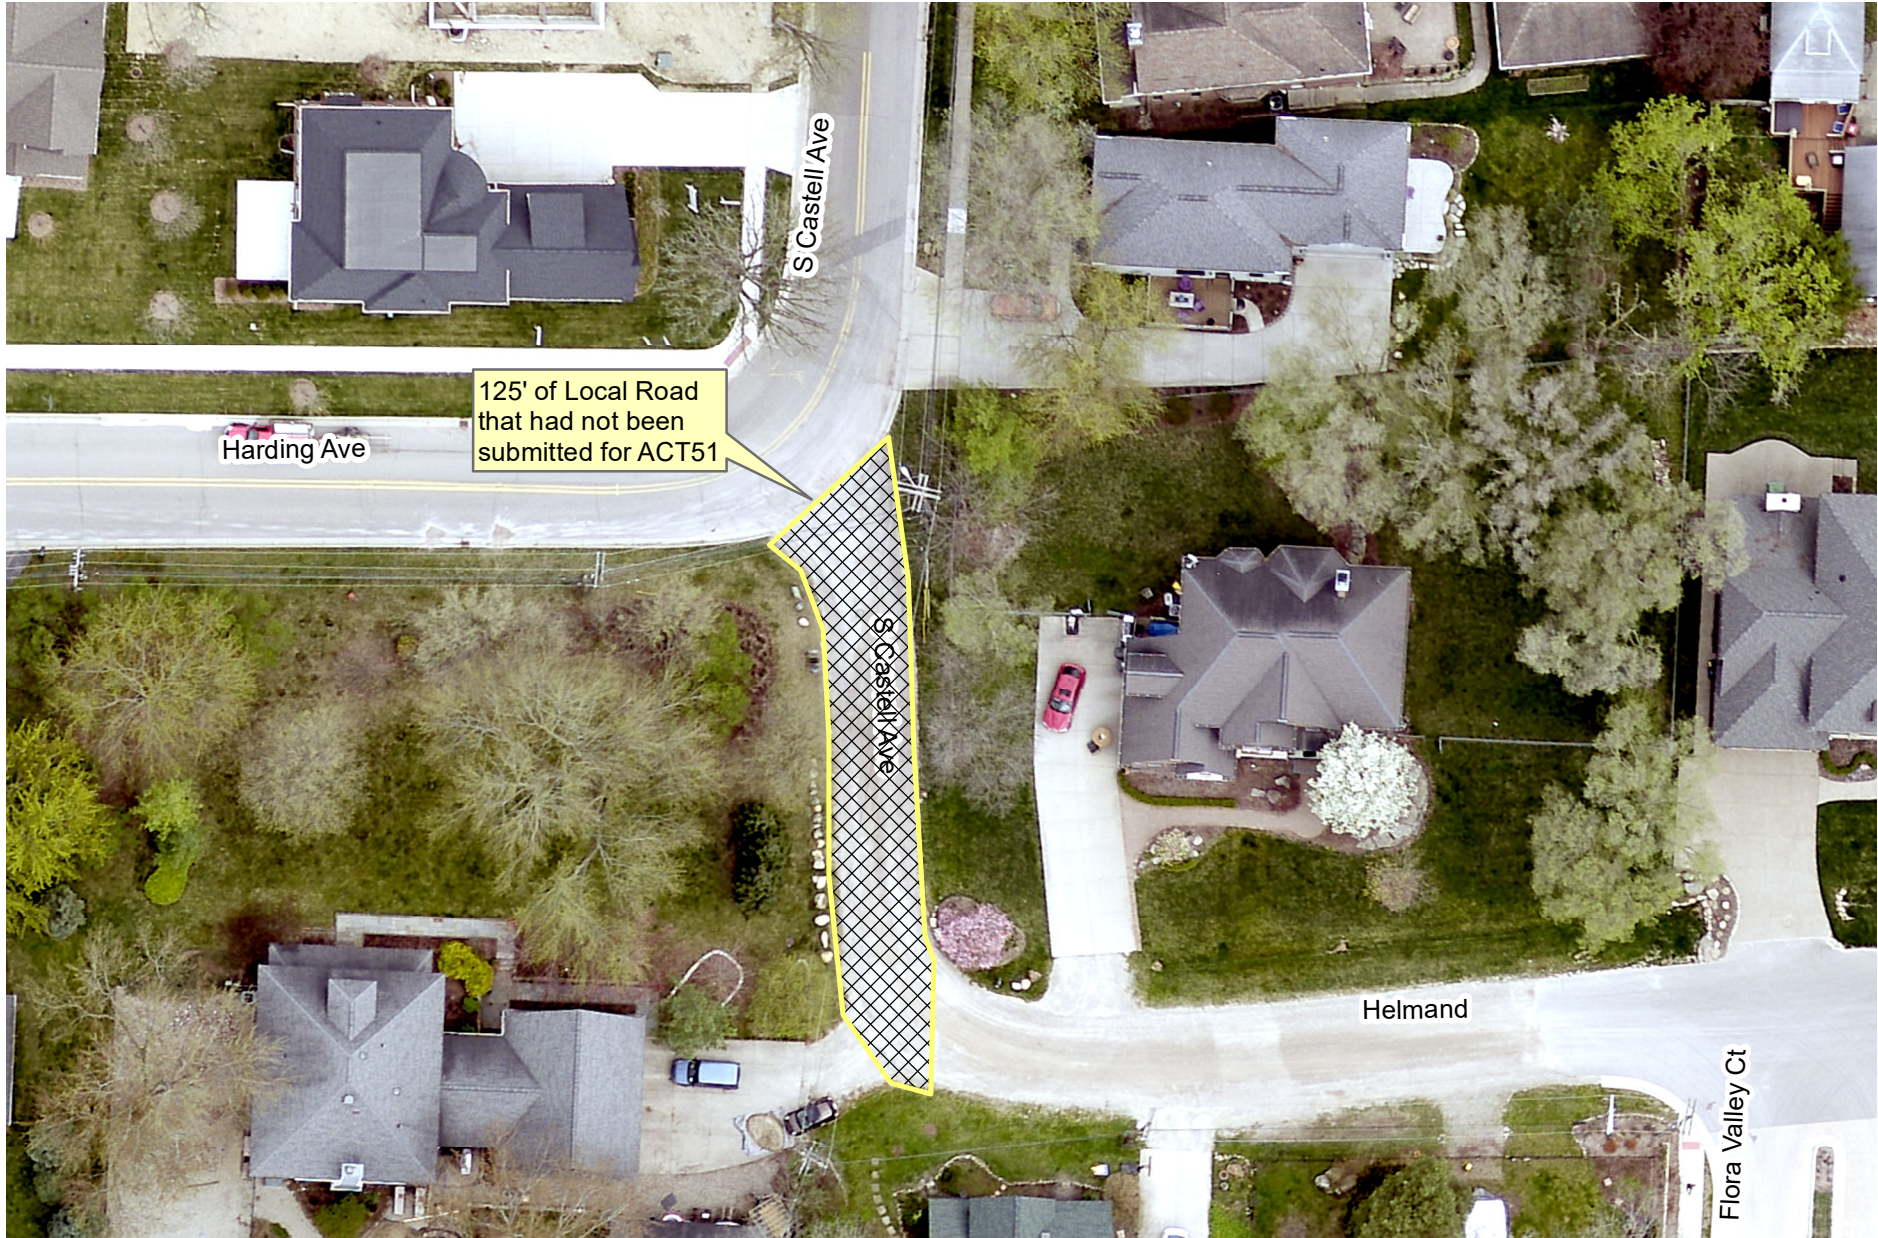

Castell Act 51

This map is for reference only-
Not intended to replace Miss Dig-
Call 811 72 hours in advance for stakeout

Although the information provided by this map is believed to be reliable, its accuracy is not warranted in any way. The City of Rochester Hills assumes no liability for any claims arising from the use of this map.