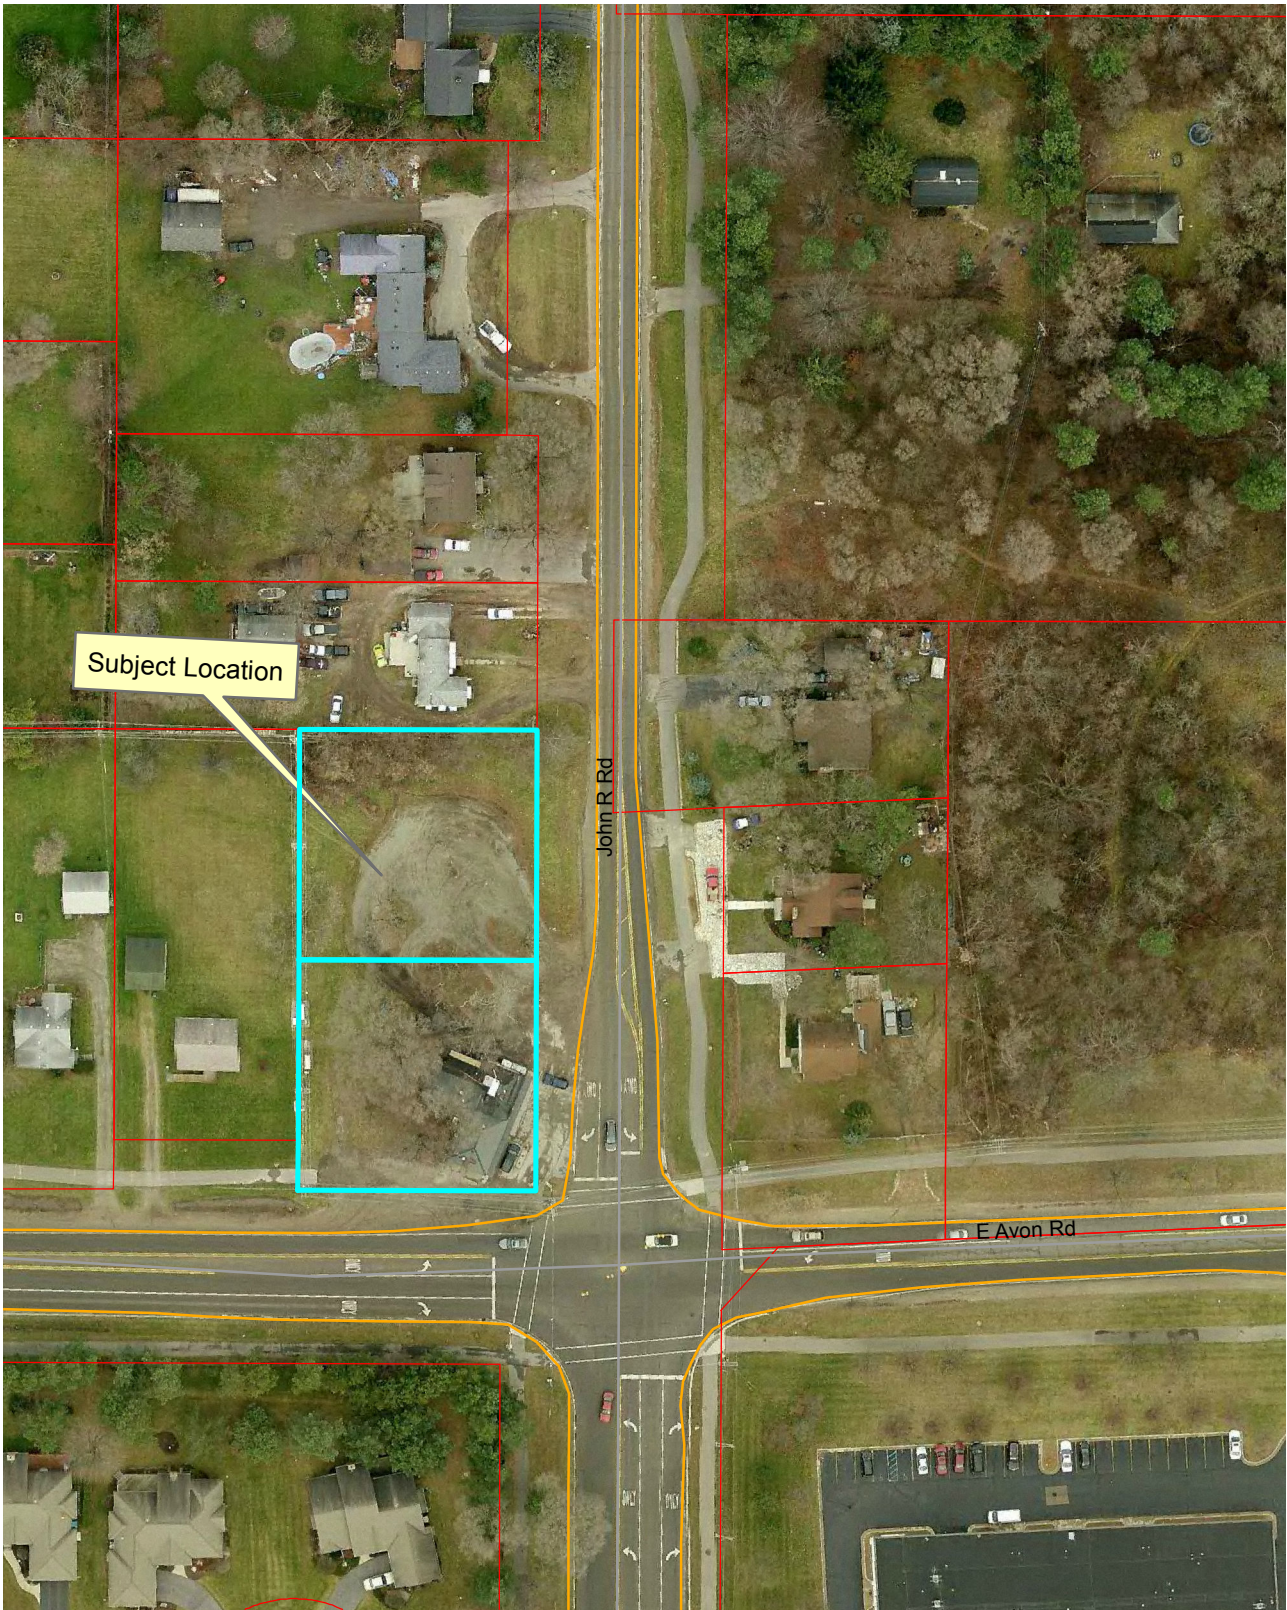

Location Map Avon & John R Retail

Subject Location

John R Rd

E Avon Rd

Legend	
	TaxParcel With Street Name
	TaxParcel Without Street Name
	Waterway
	Roadway
Photometry 2011 Mxly	
	Red: 8.0M_1
	Green: 8.0M_2
	Blue: 8.0M_3

Aerial photographs as of April 2010
 TaxParcel lines were obtained on 7/1/13 from Oakland County.
 Although the information provided by this map is believed to be reliable, its accuracy is not warranted in any way. The City of Rochester Hills assumes no liability for any claims arising from the use of this map.

7-1-13

1 inch = 104 feet