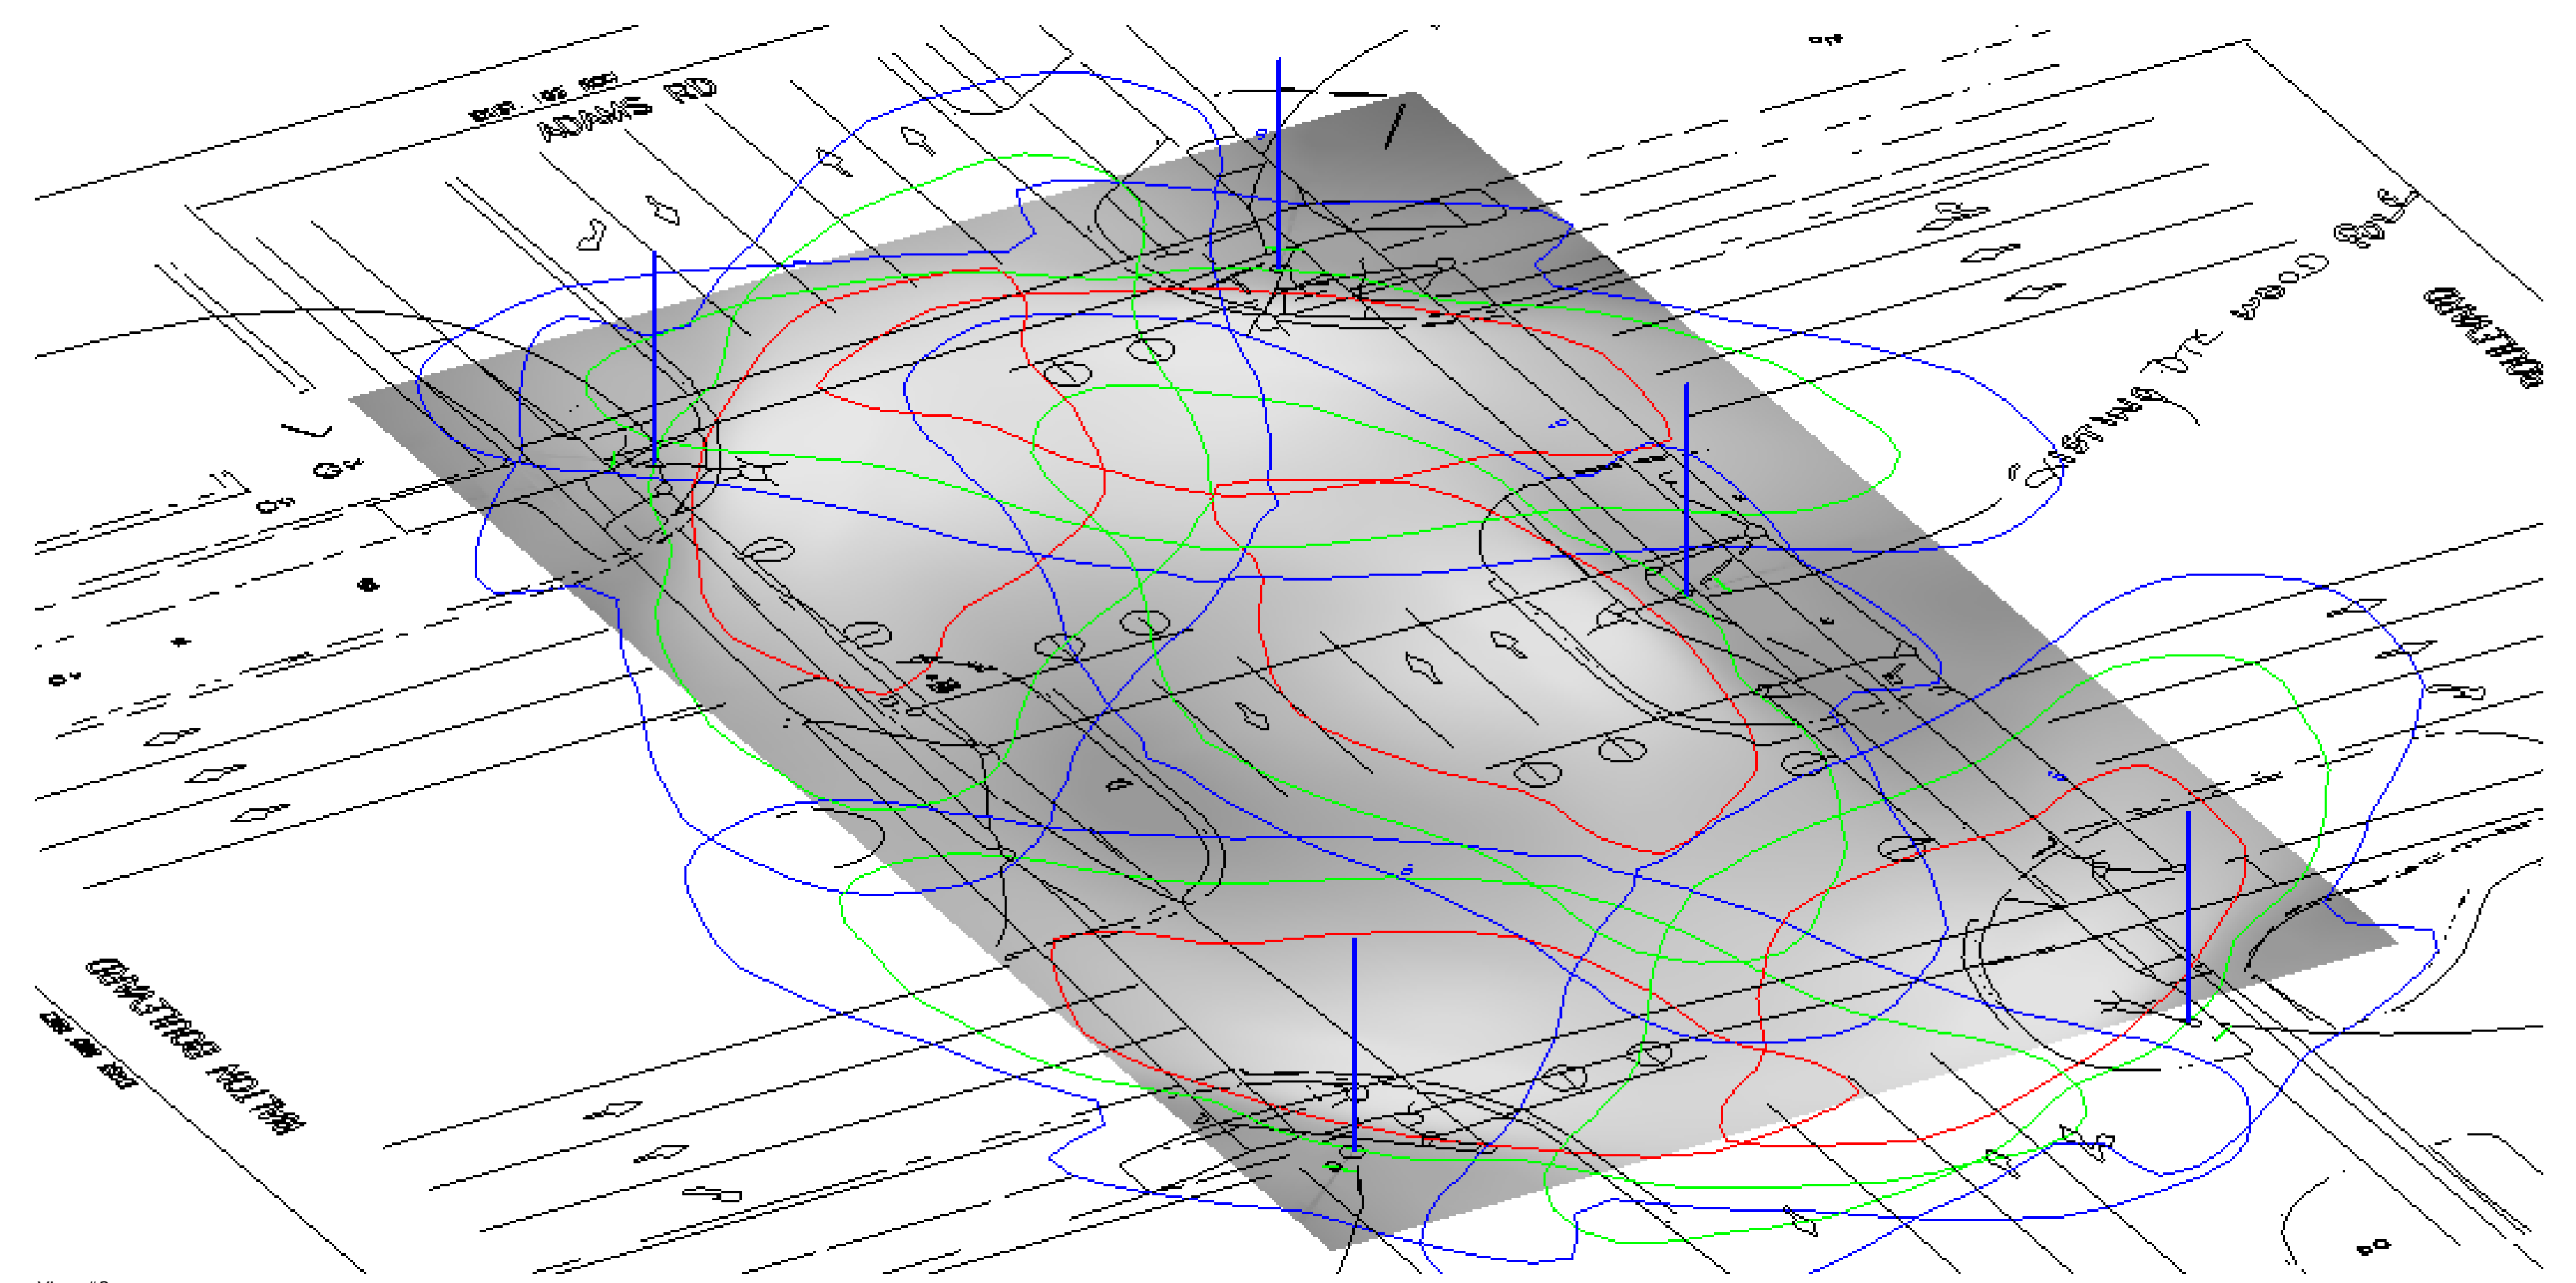

View #1

View #2

Statistics							
Description	Symbol	Avg	Max	Min	Max/Min	Avg/Min	Avg/Max
Walton and Adams Intersection	+	1.9 fc	4.0 fc	0.3 fc	13.3:1	6.3:1	0.5:1

Luminaire Schedule											
Symbol	Label	Quantity	Manufacturer	Catalog Number	Description	Lamp	Number Lamps	Filename	Lumens Per Lamp	Light Loss Factor	Wattage
+	A	5	American Electric Lighting	ATB2 80B XXXXX R2	ATB2 SERIES LED	LED	1	ATB2_80B_L ED_E10_XXX XX_R2.ies	23923.27	0.6	284