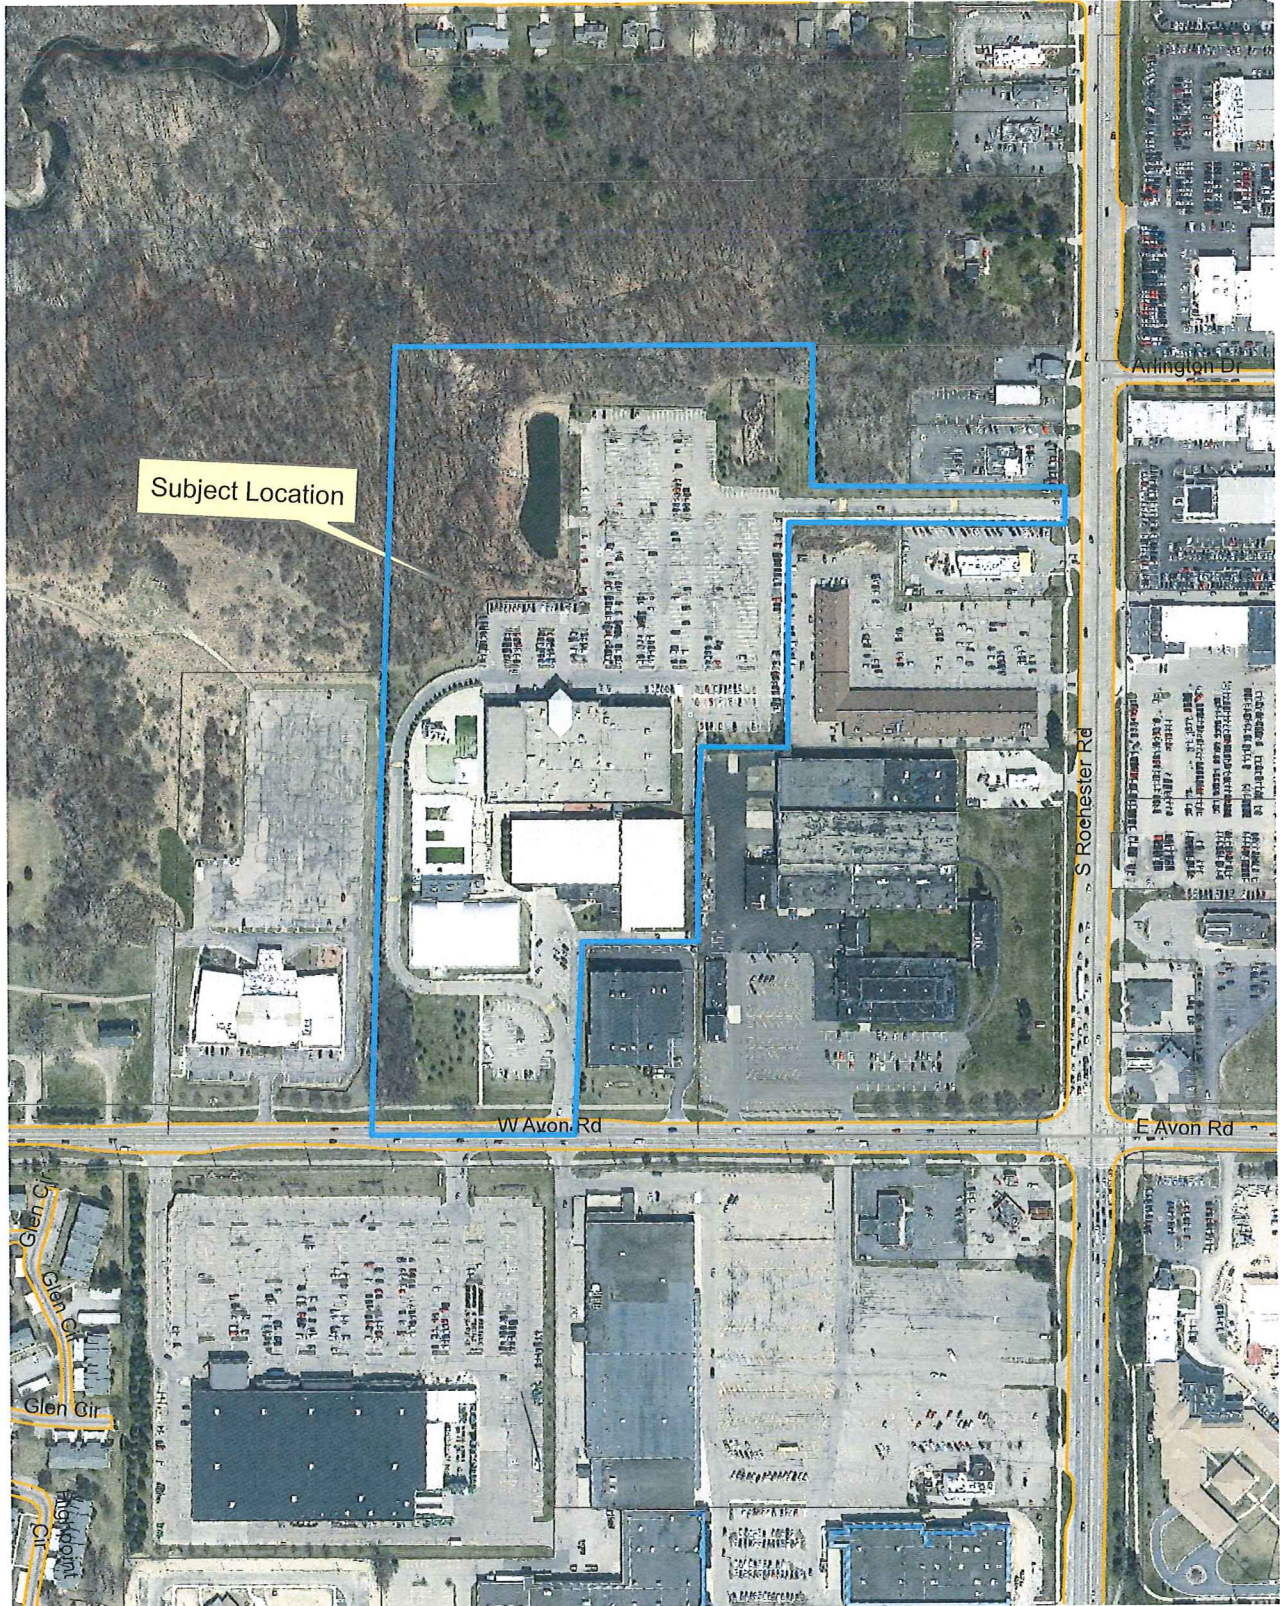

Location Map Lifetime Fitness

Subject Location

Aerial photographs as of April 2010
TaxParcel lines were obtained on 1/2/14 from Oakland County.
Although the information provided by this map is believed to be reliable, its accuracy is not warranted in any way. The City of Rochester Hills assumes no liability for any claims arising from the use of this map.

1/2/15

1 inch = 368 feet