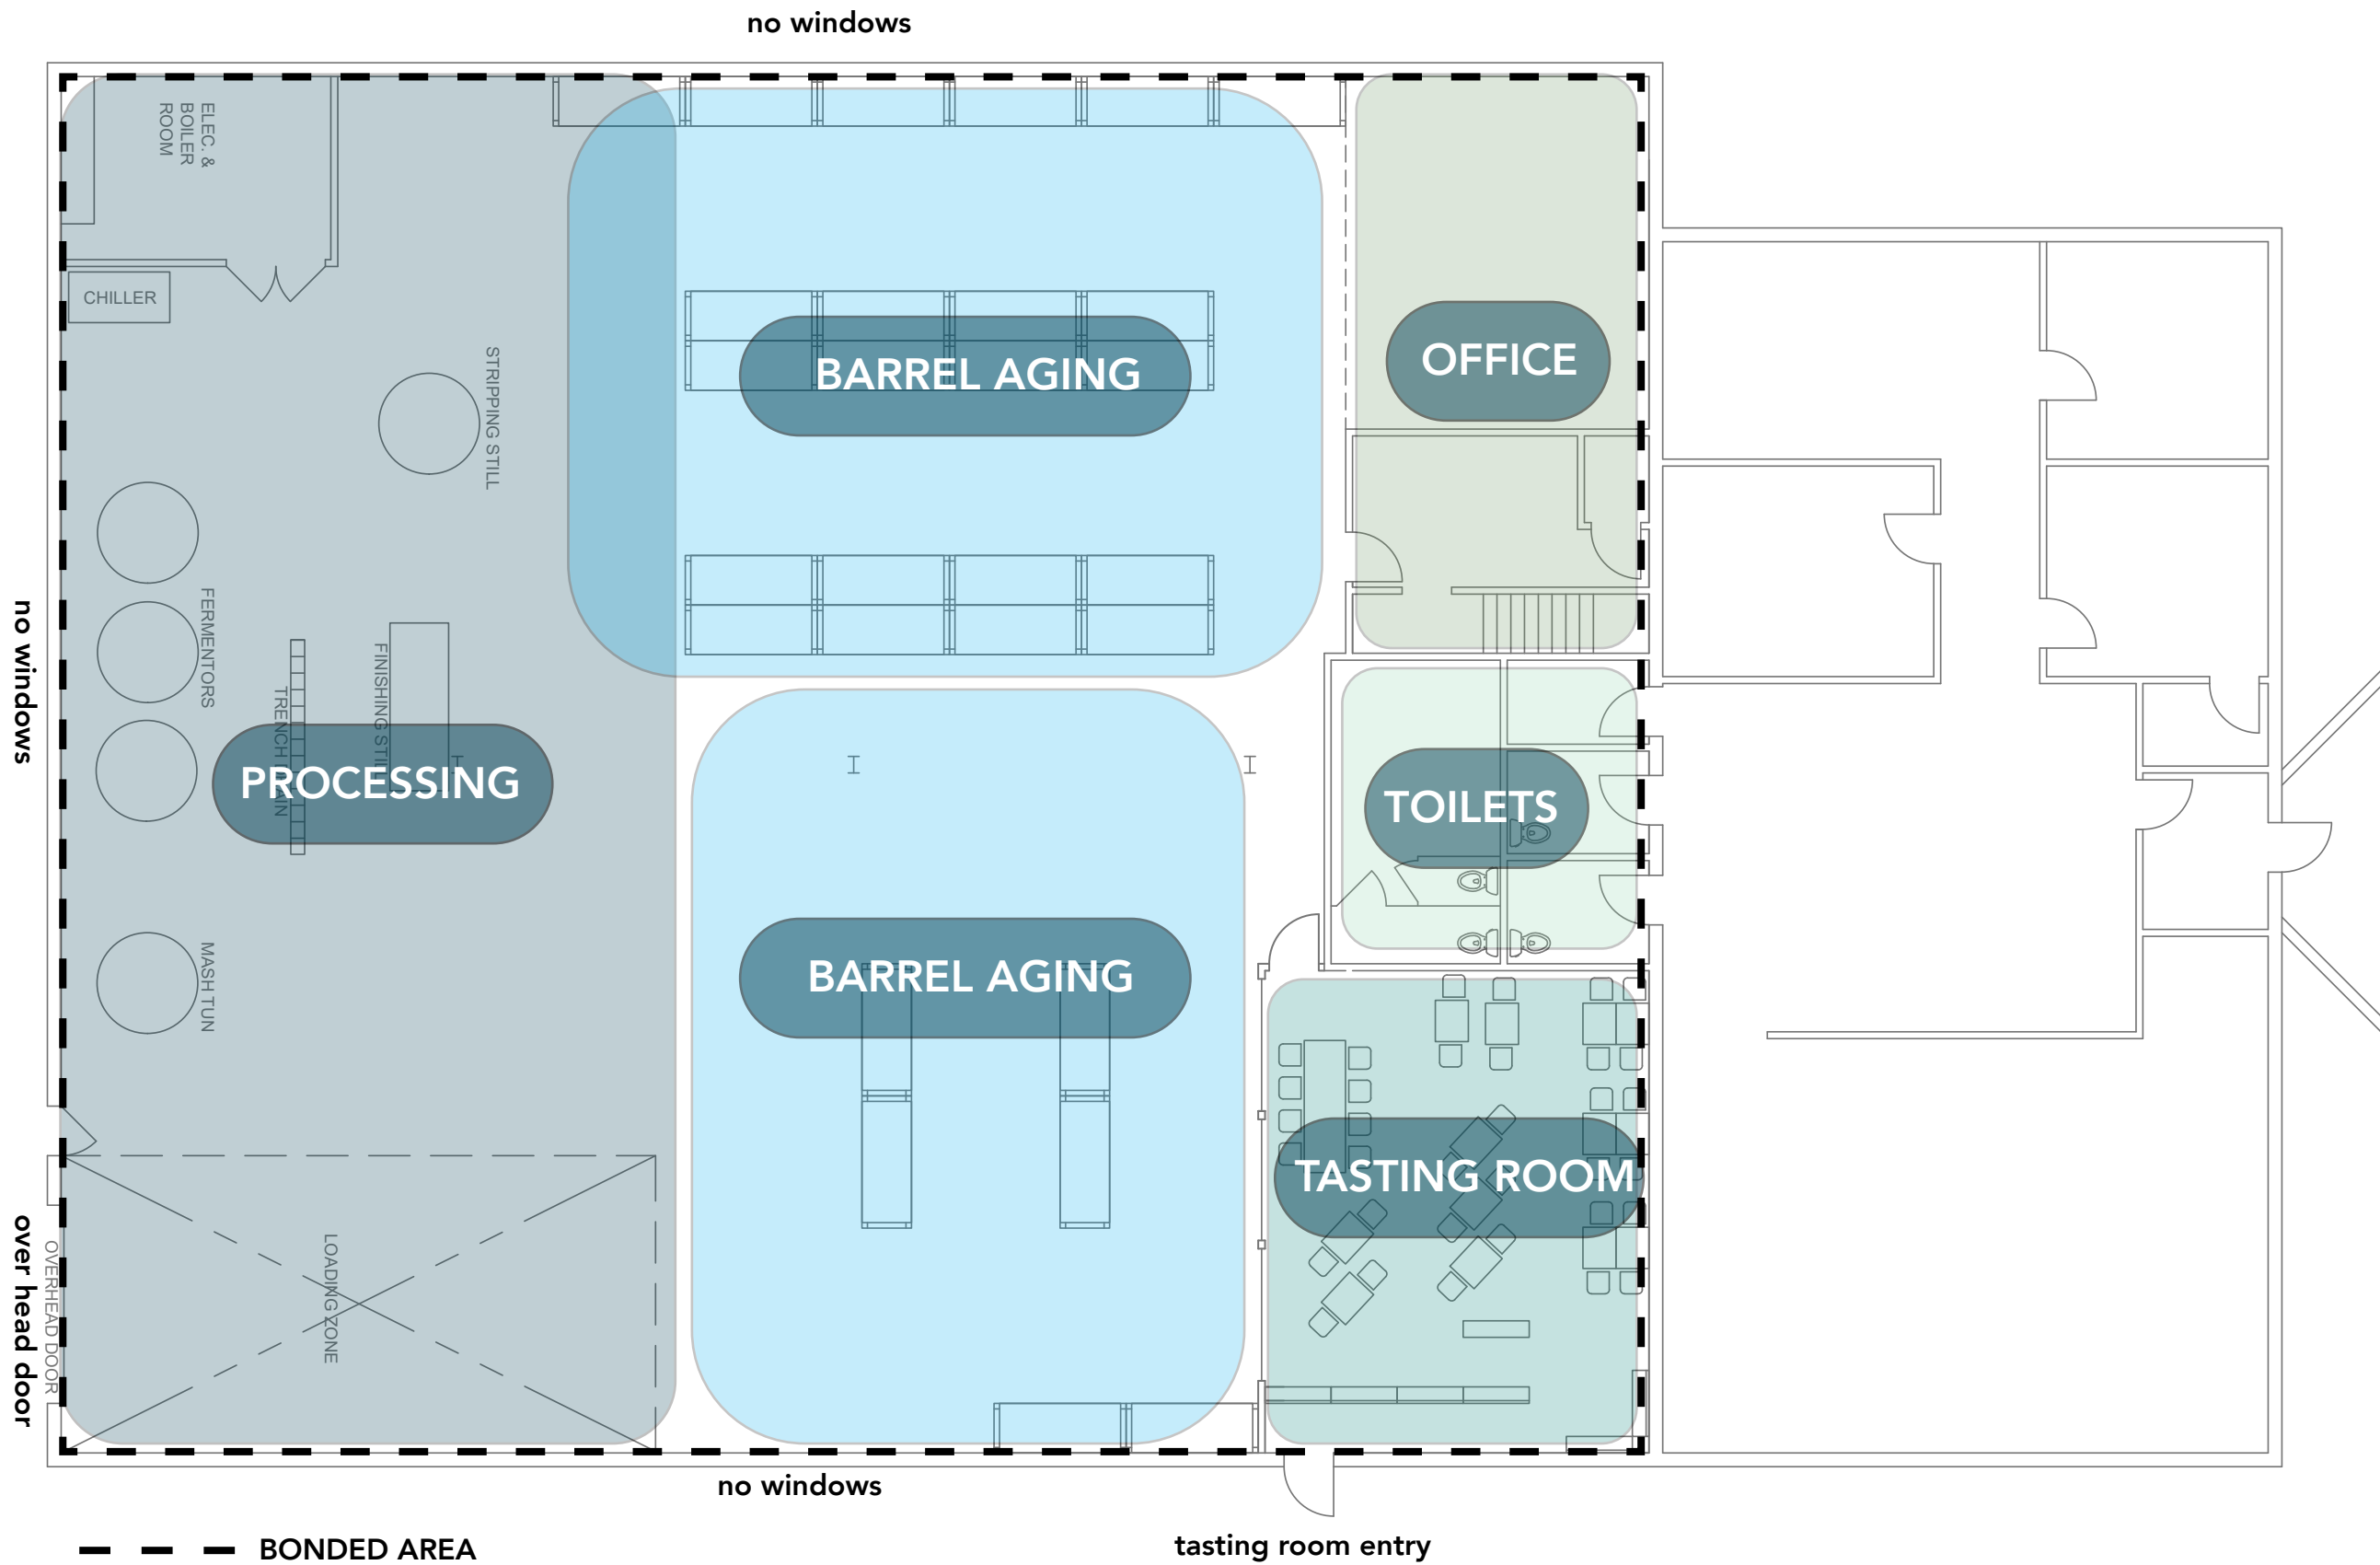

**BITTER  
TOM'S**

• good spirits •

Bitter Tom's  
Distillery Tasting Room - Early Concept  
October 14, 2021

**studio | H2G**  
headstogether. including yours.

site reference view

existing building - reference

2937 Waterview Dr.

--- BONDED AREA  
 97'-10" X 85'-0"  
 TOTAL: 8315.8 Sq Ft.

early concept plan - NTS

2937 Waterview Dr.

Reference Images

branded label design

early concept - tasting room

early concept - exterior