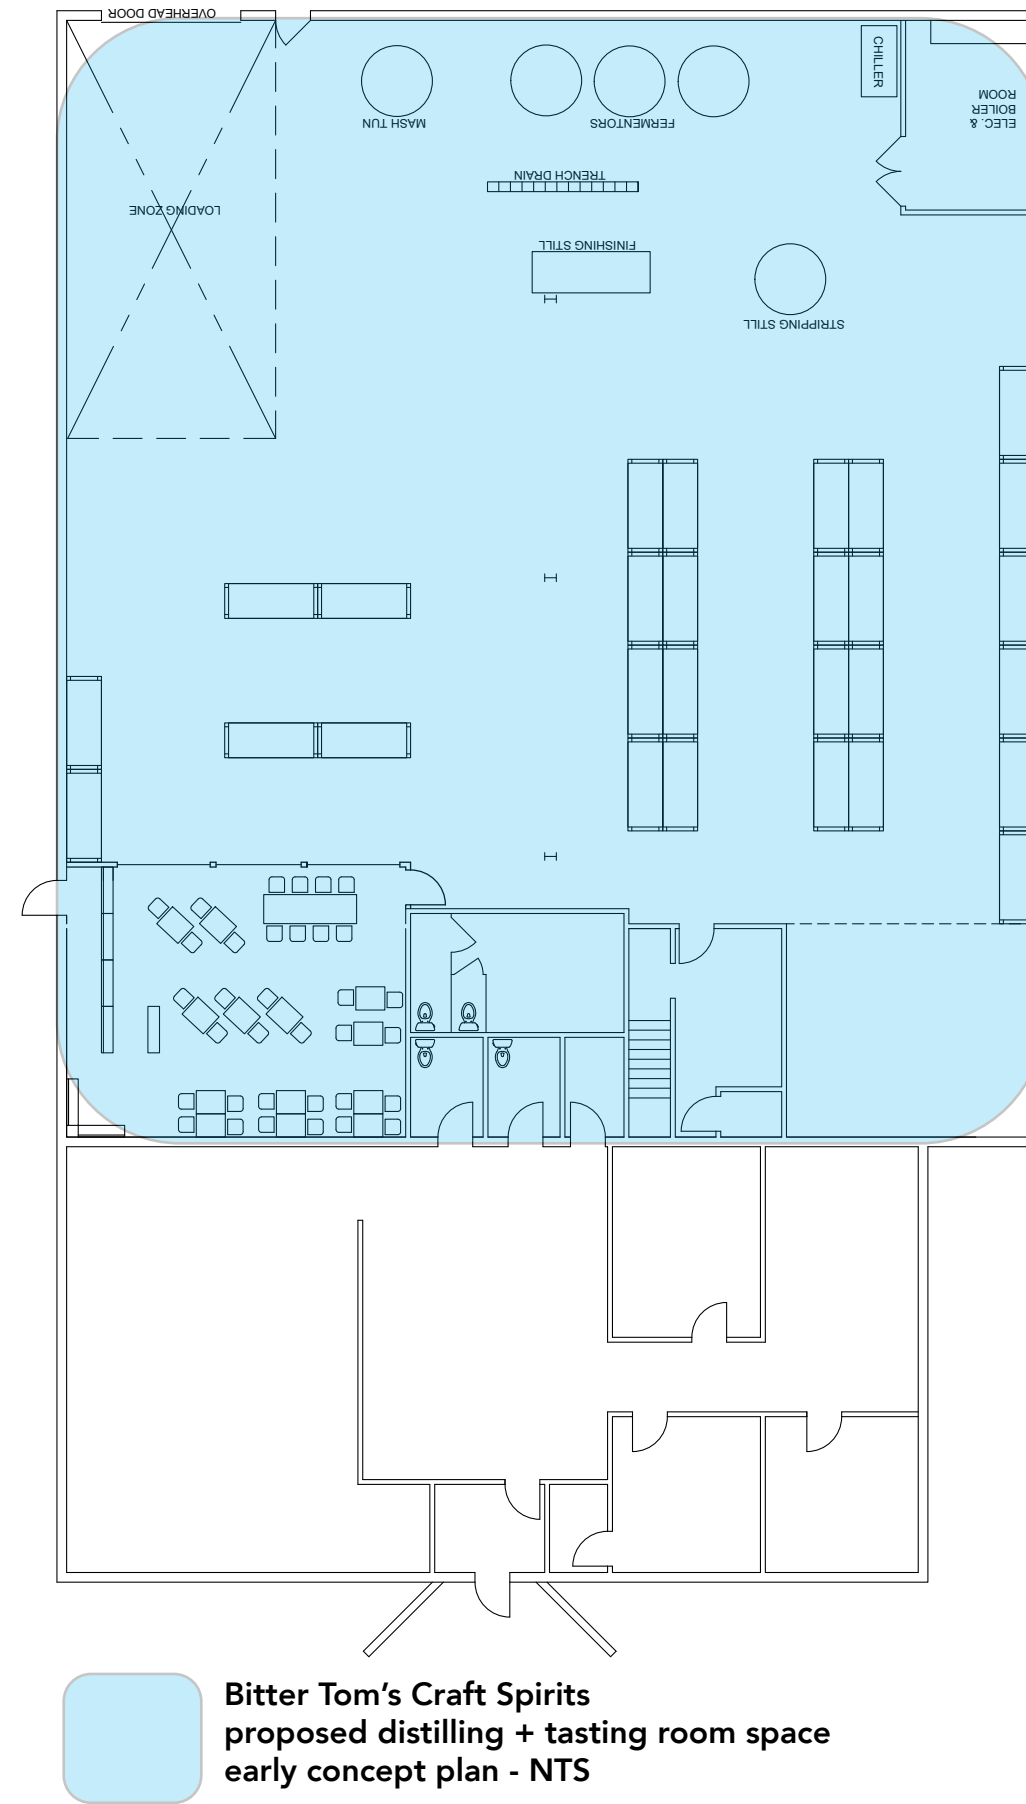

**BITTER  
TOM'S**

• good spirits •

Bitter Tom's  
Distillery Tasting Room - Early Concept  
October 14, 2021

**studio | H2G**  
headstogether. including yours.

site reference view

existing building - reference

2937 Waterview Dr.

--- BONDED AREA  
 97'-10" X 85'-0"  
 TOTAL: 8315.8 Sq Ft.

early concept plan - NTS

2937 Waterview Dr.

Reference Images

branded label design

early concept - tasting room

early concept - exterior