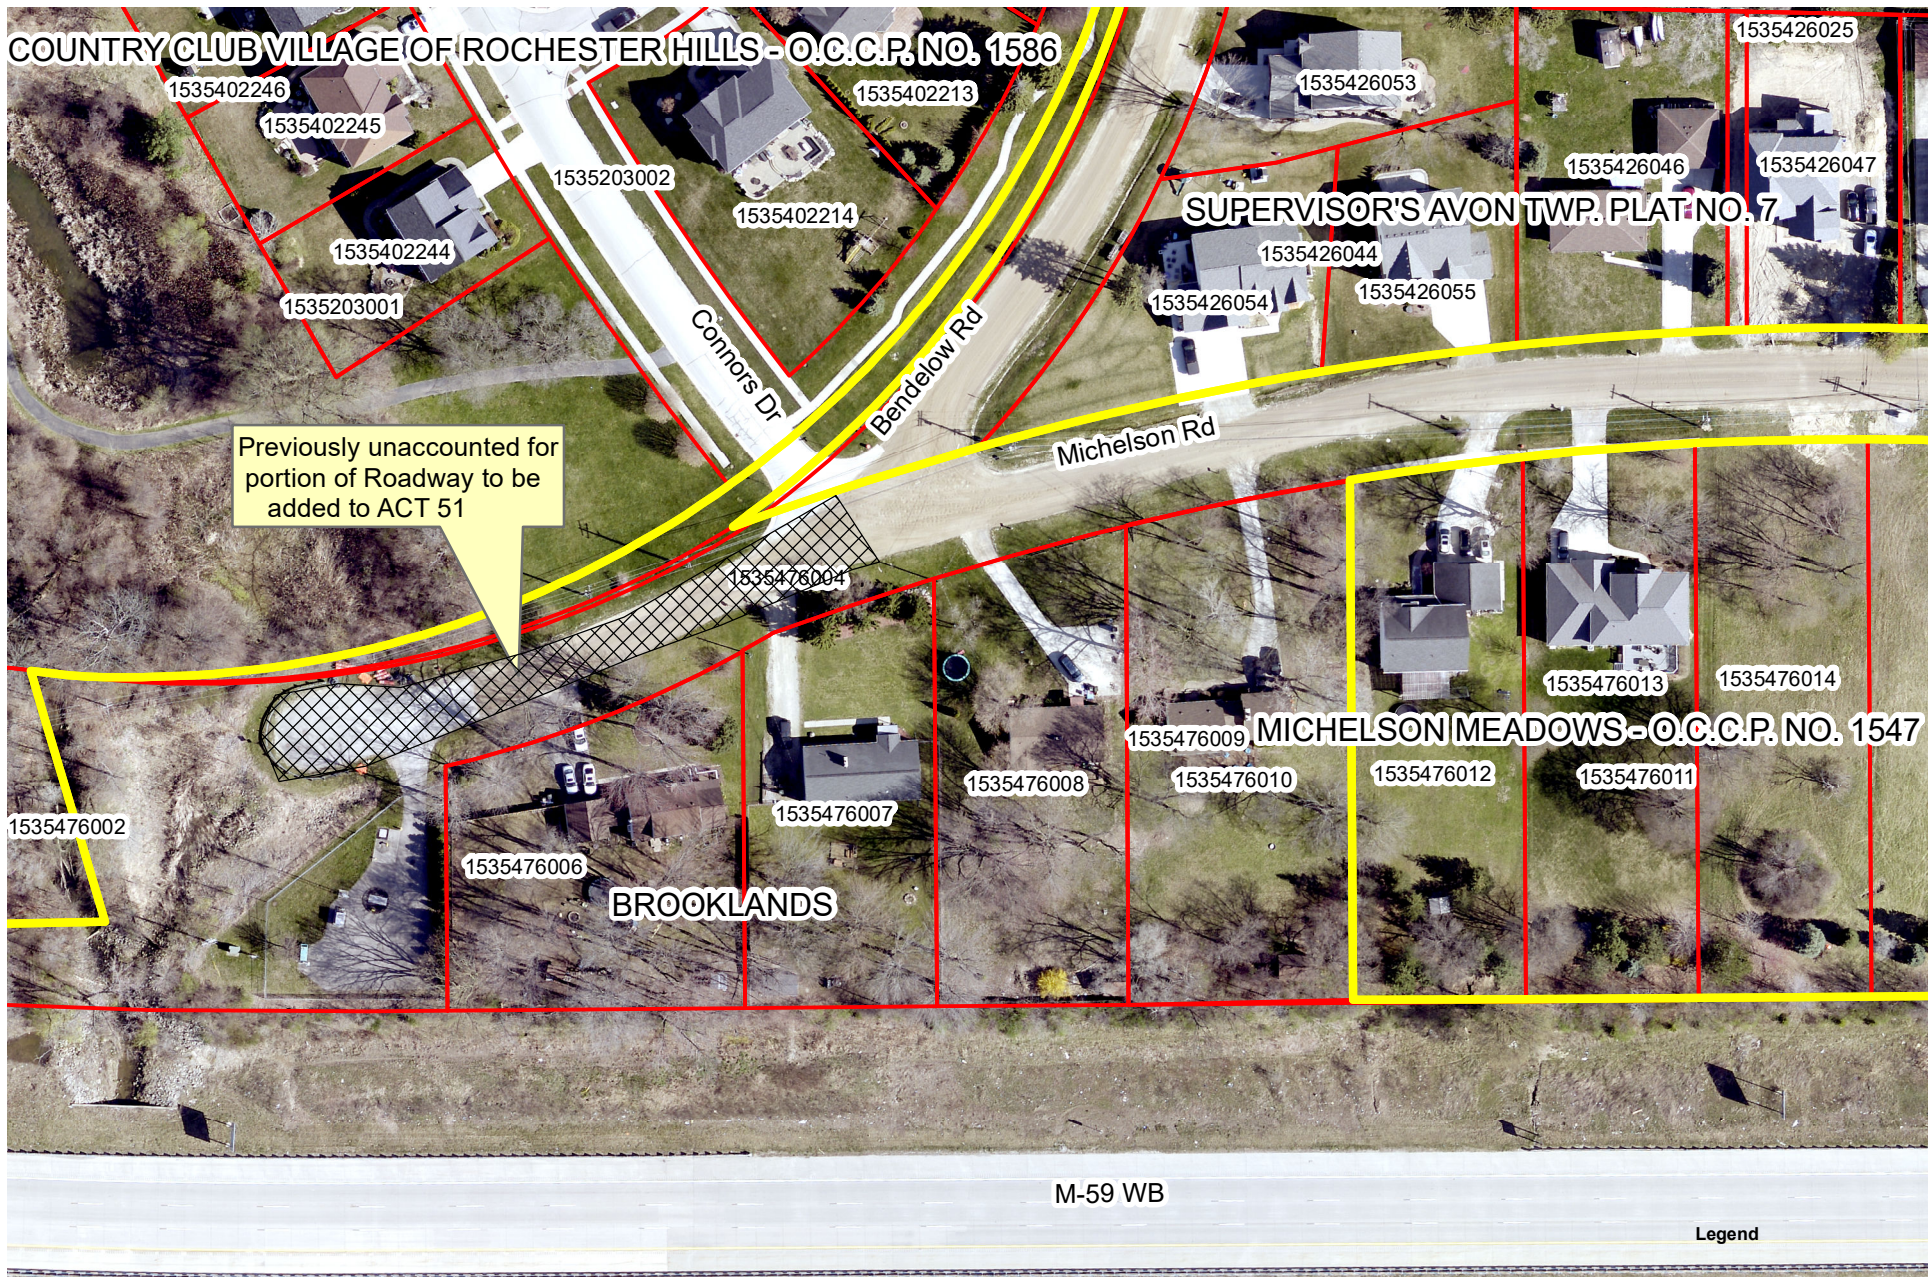

# Michelson +292 Feet

This map is for reference only -  
 Not intended to replace Miss Dig -  
 Call 811 72 hours in advance for stakeout

Although the information provided by this map is believed to be reliable, its accuracy is not warranted in any way. The City of Rochester Hills assumes no liability for any claims arising from the use of this map.