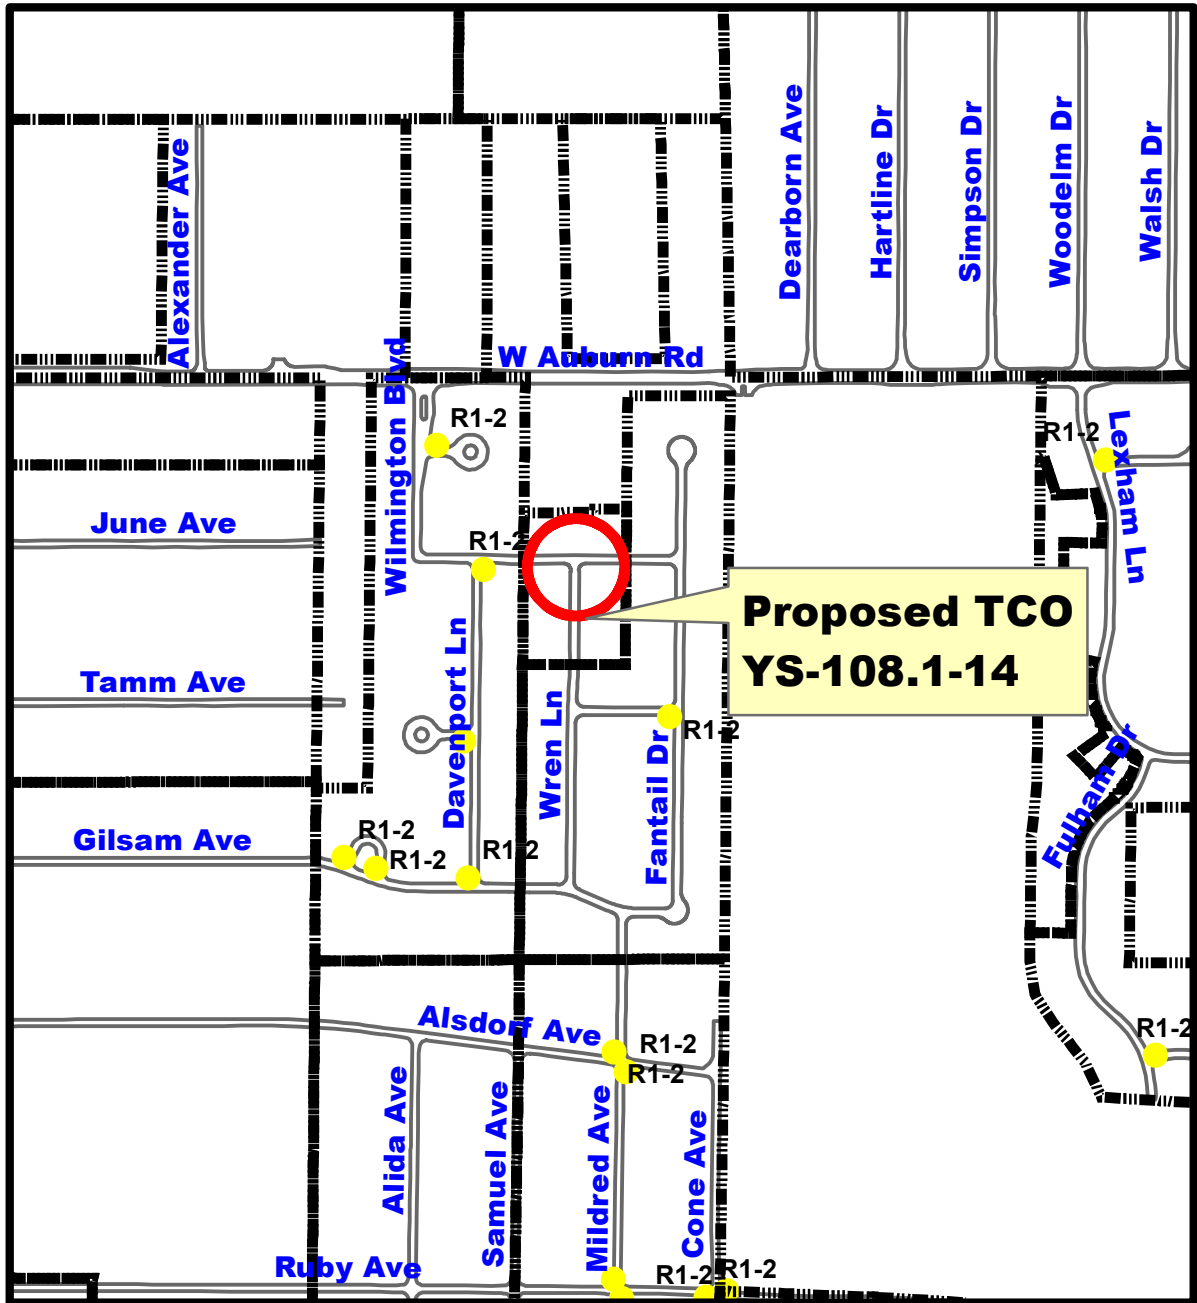

# Northbrooke Subdivision

## Section # 33

### Legend:

 Indicates New or Change For Intersection Traffic Control

**Legend**

-  RoadCenterlineRoute
-  Subdivisions
-  RoadEdge
-  Tax Parcel Joined To Attributes

Date: 1/30/2014  
User Name: matichm