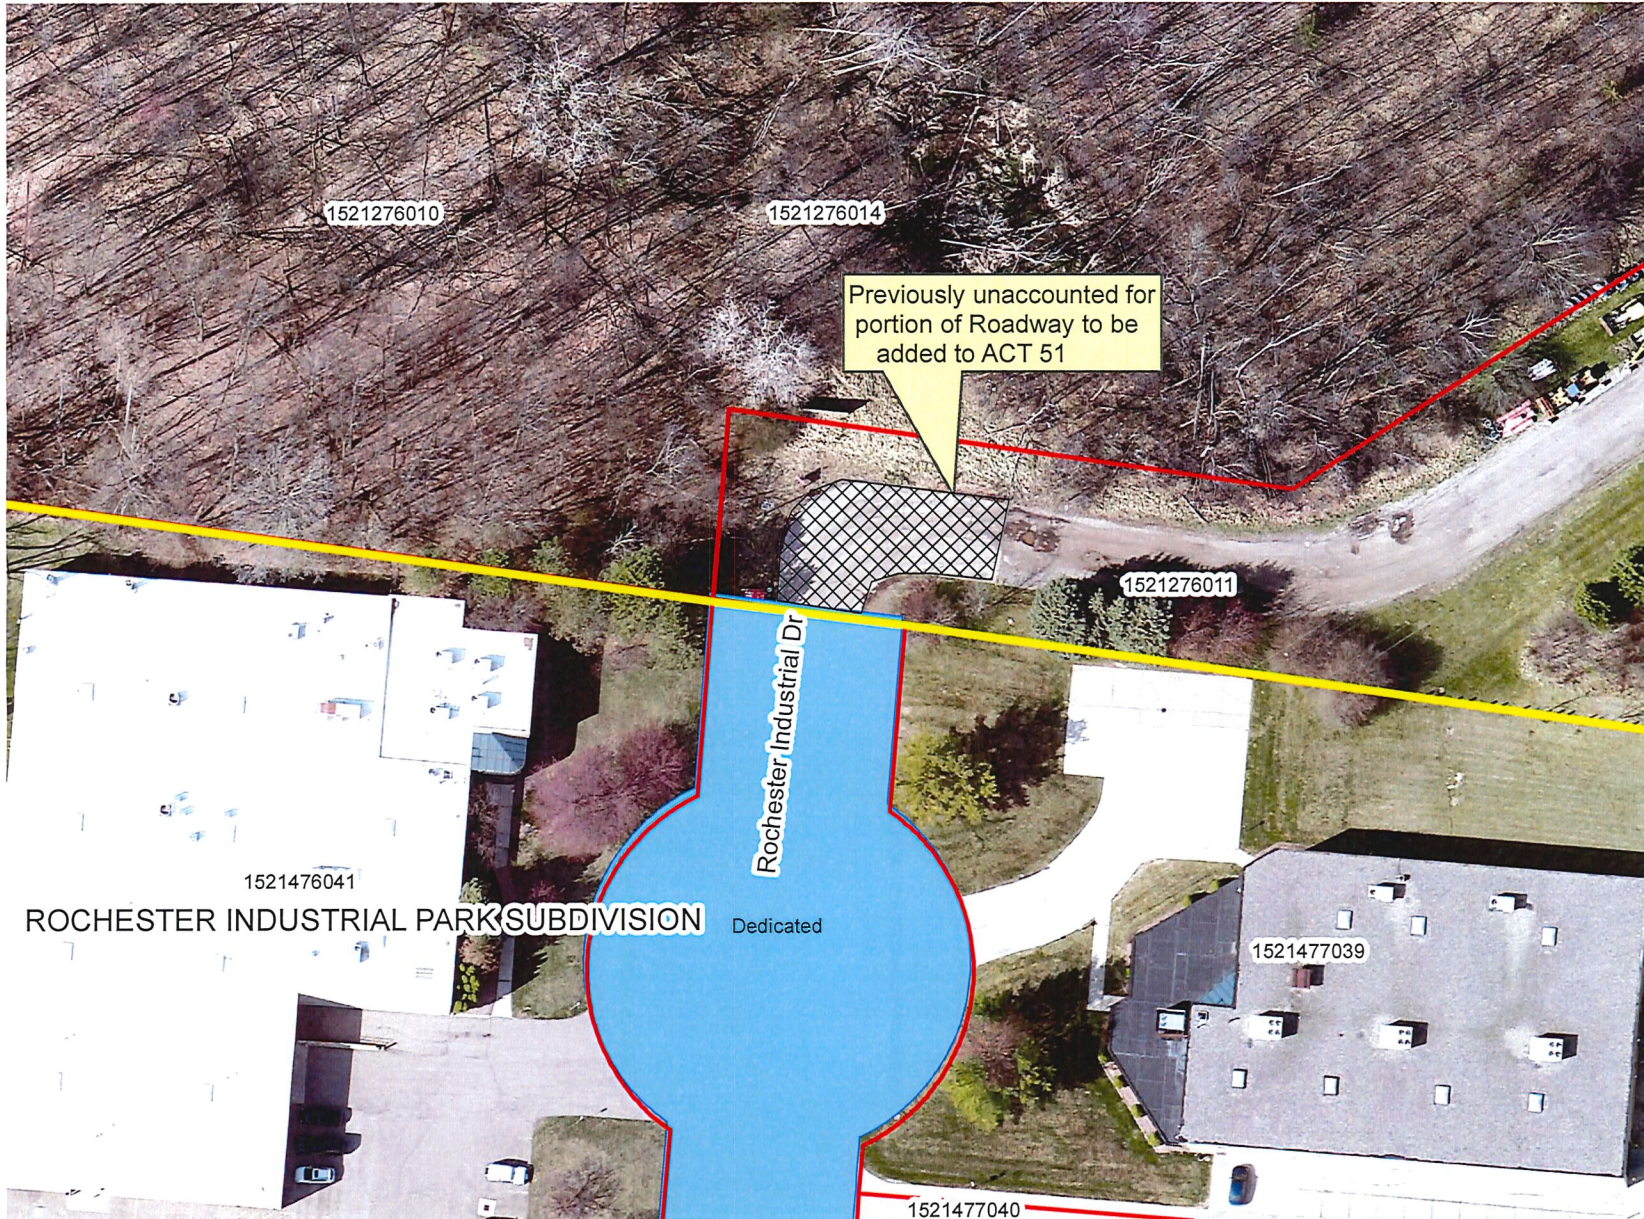

Rochester Industrial +92

Legend

 OC Right of Way

This map is for reference only -
Not intended to replace Miss Dig -
Call 811 72 hours in advance for stakeout

Although the information provided by this map is believed to be reliable, its accuracy is not warranted in any way. The City of Rochester Hills assumes no liability for any claims arising from the use of this map.