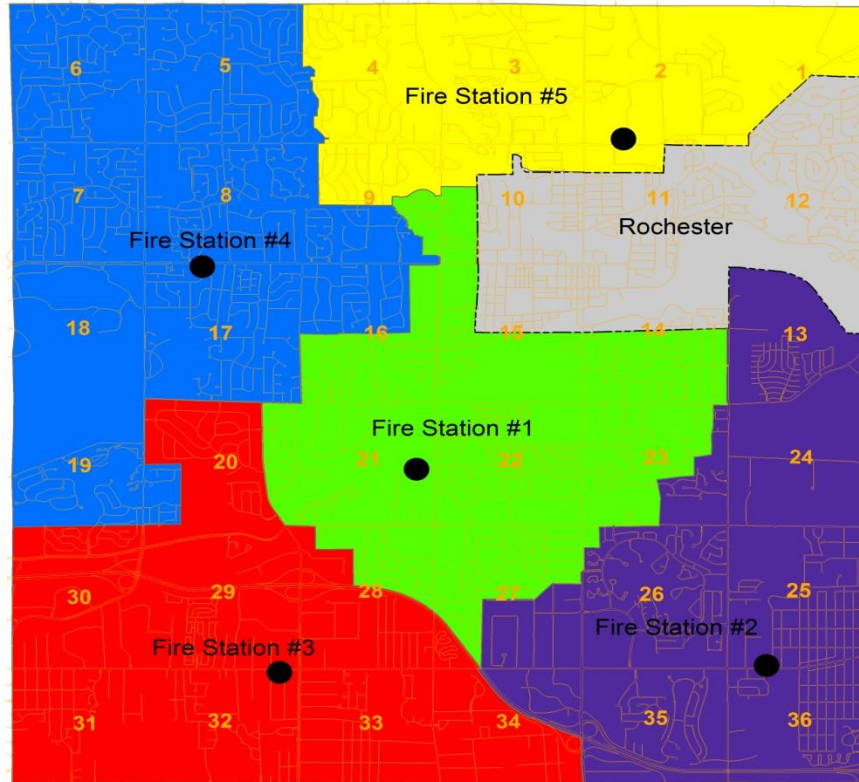

Fire Station Boundaries