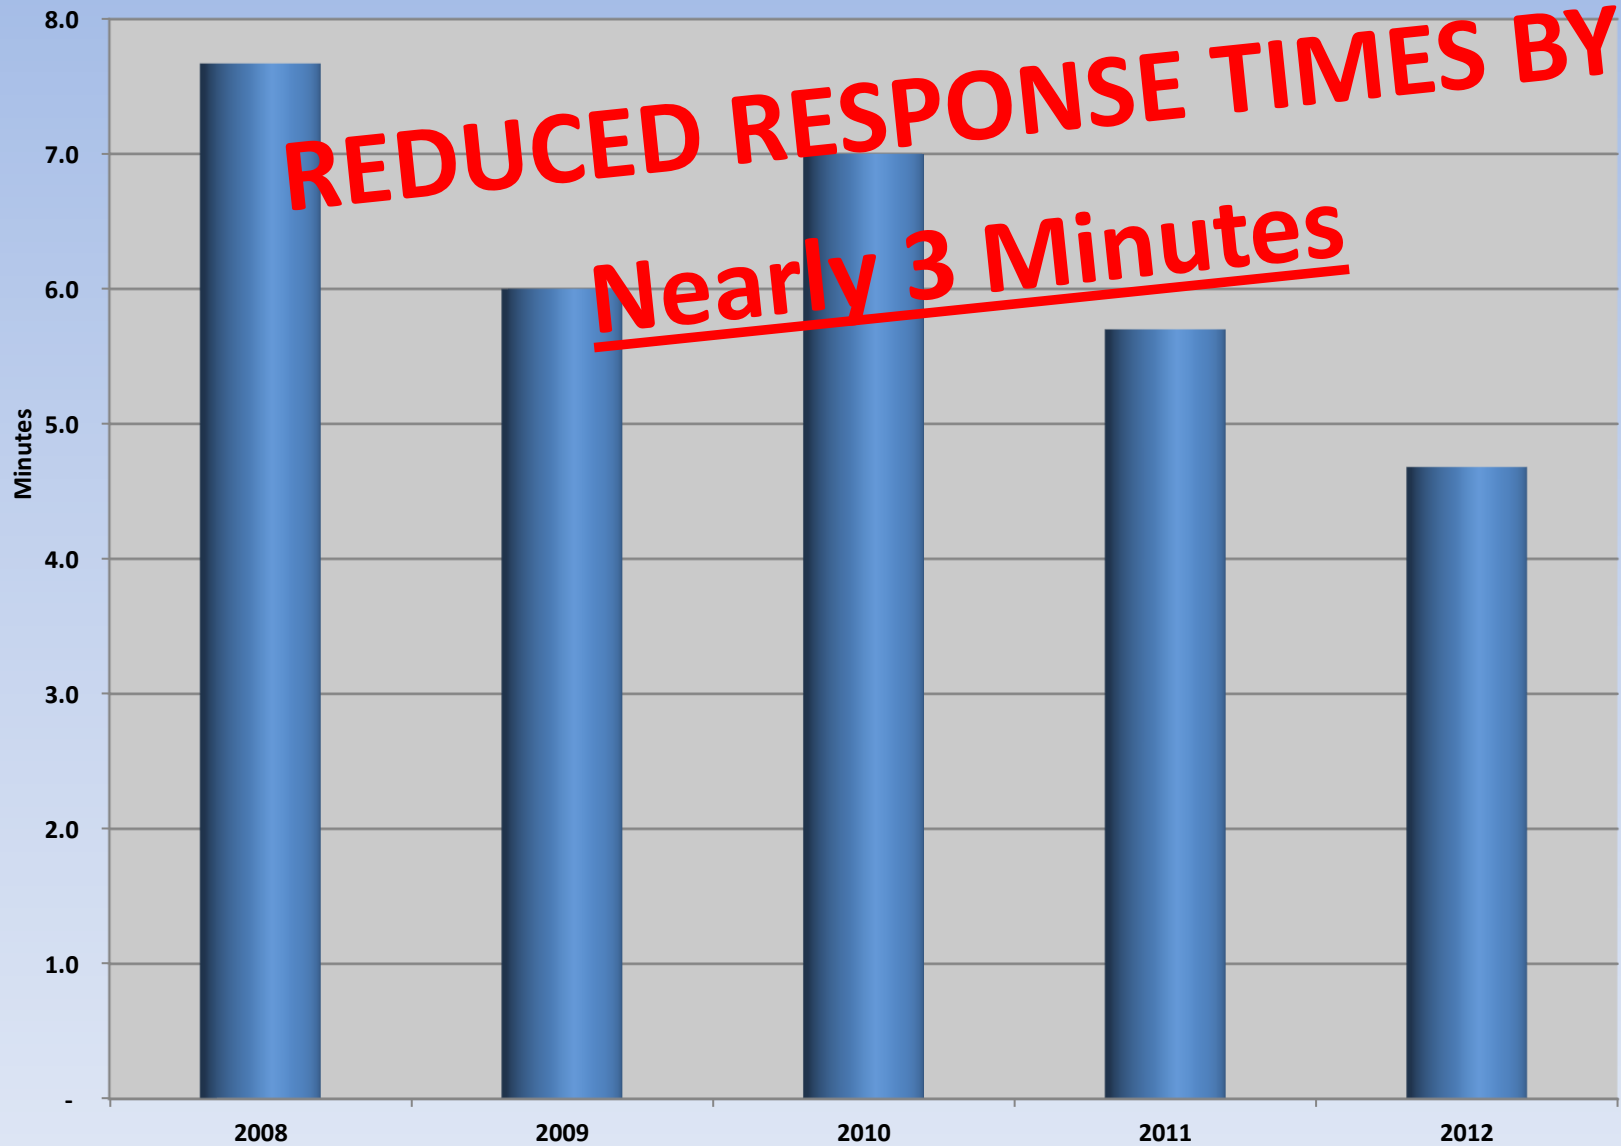

Celebrating 10 Years....

IMPROVED RESPONSE TIMES