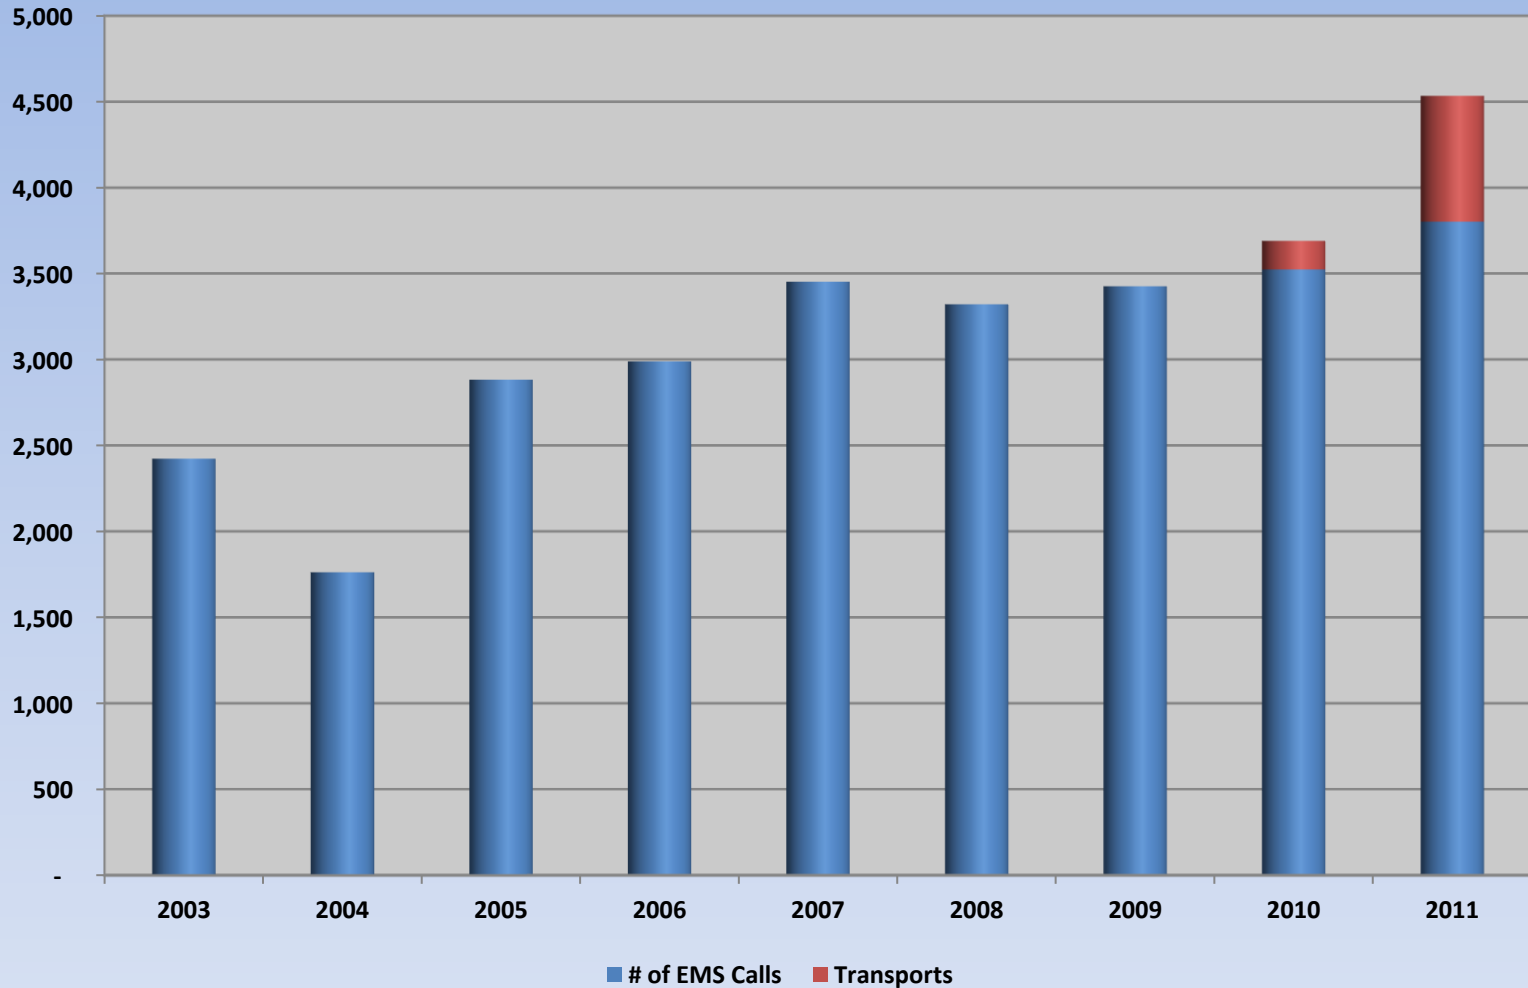

Increased Revenue **[\\$294,212.00](#)** since 2011

Number of EMS Calls / Medical Transports

To date over 31,000 residents and visitors have been treated by Rochester Hills Fire Department EMS Division

Celebrating 10 Years....