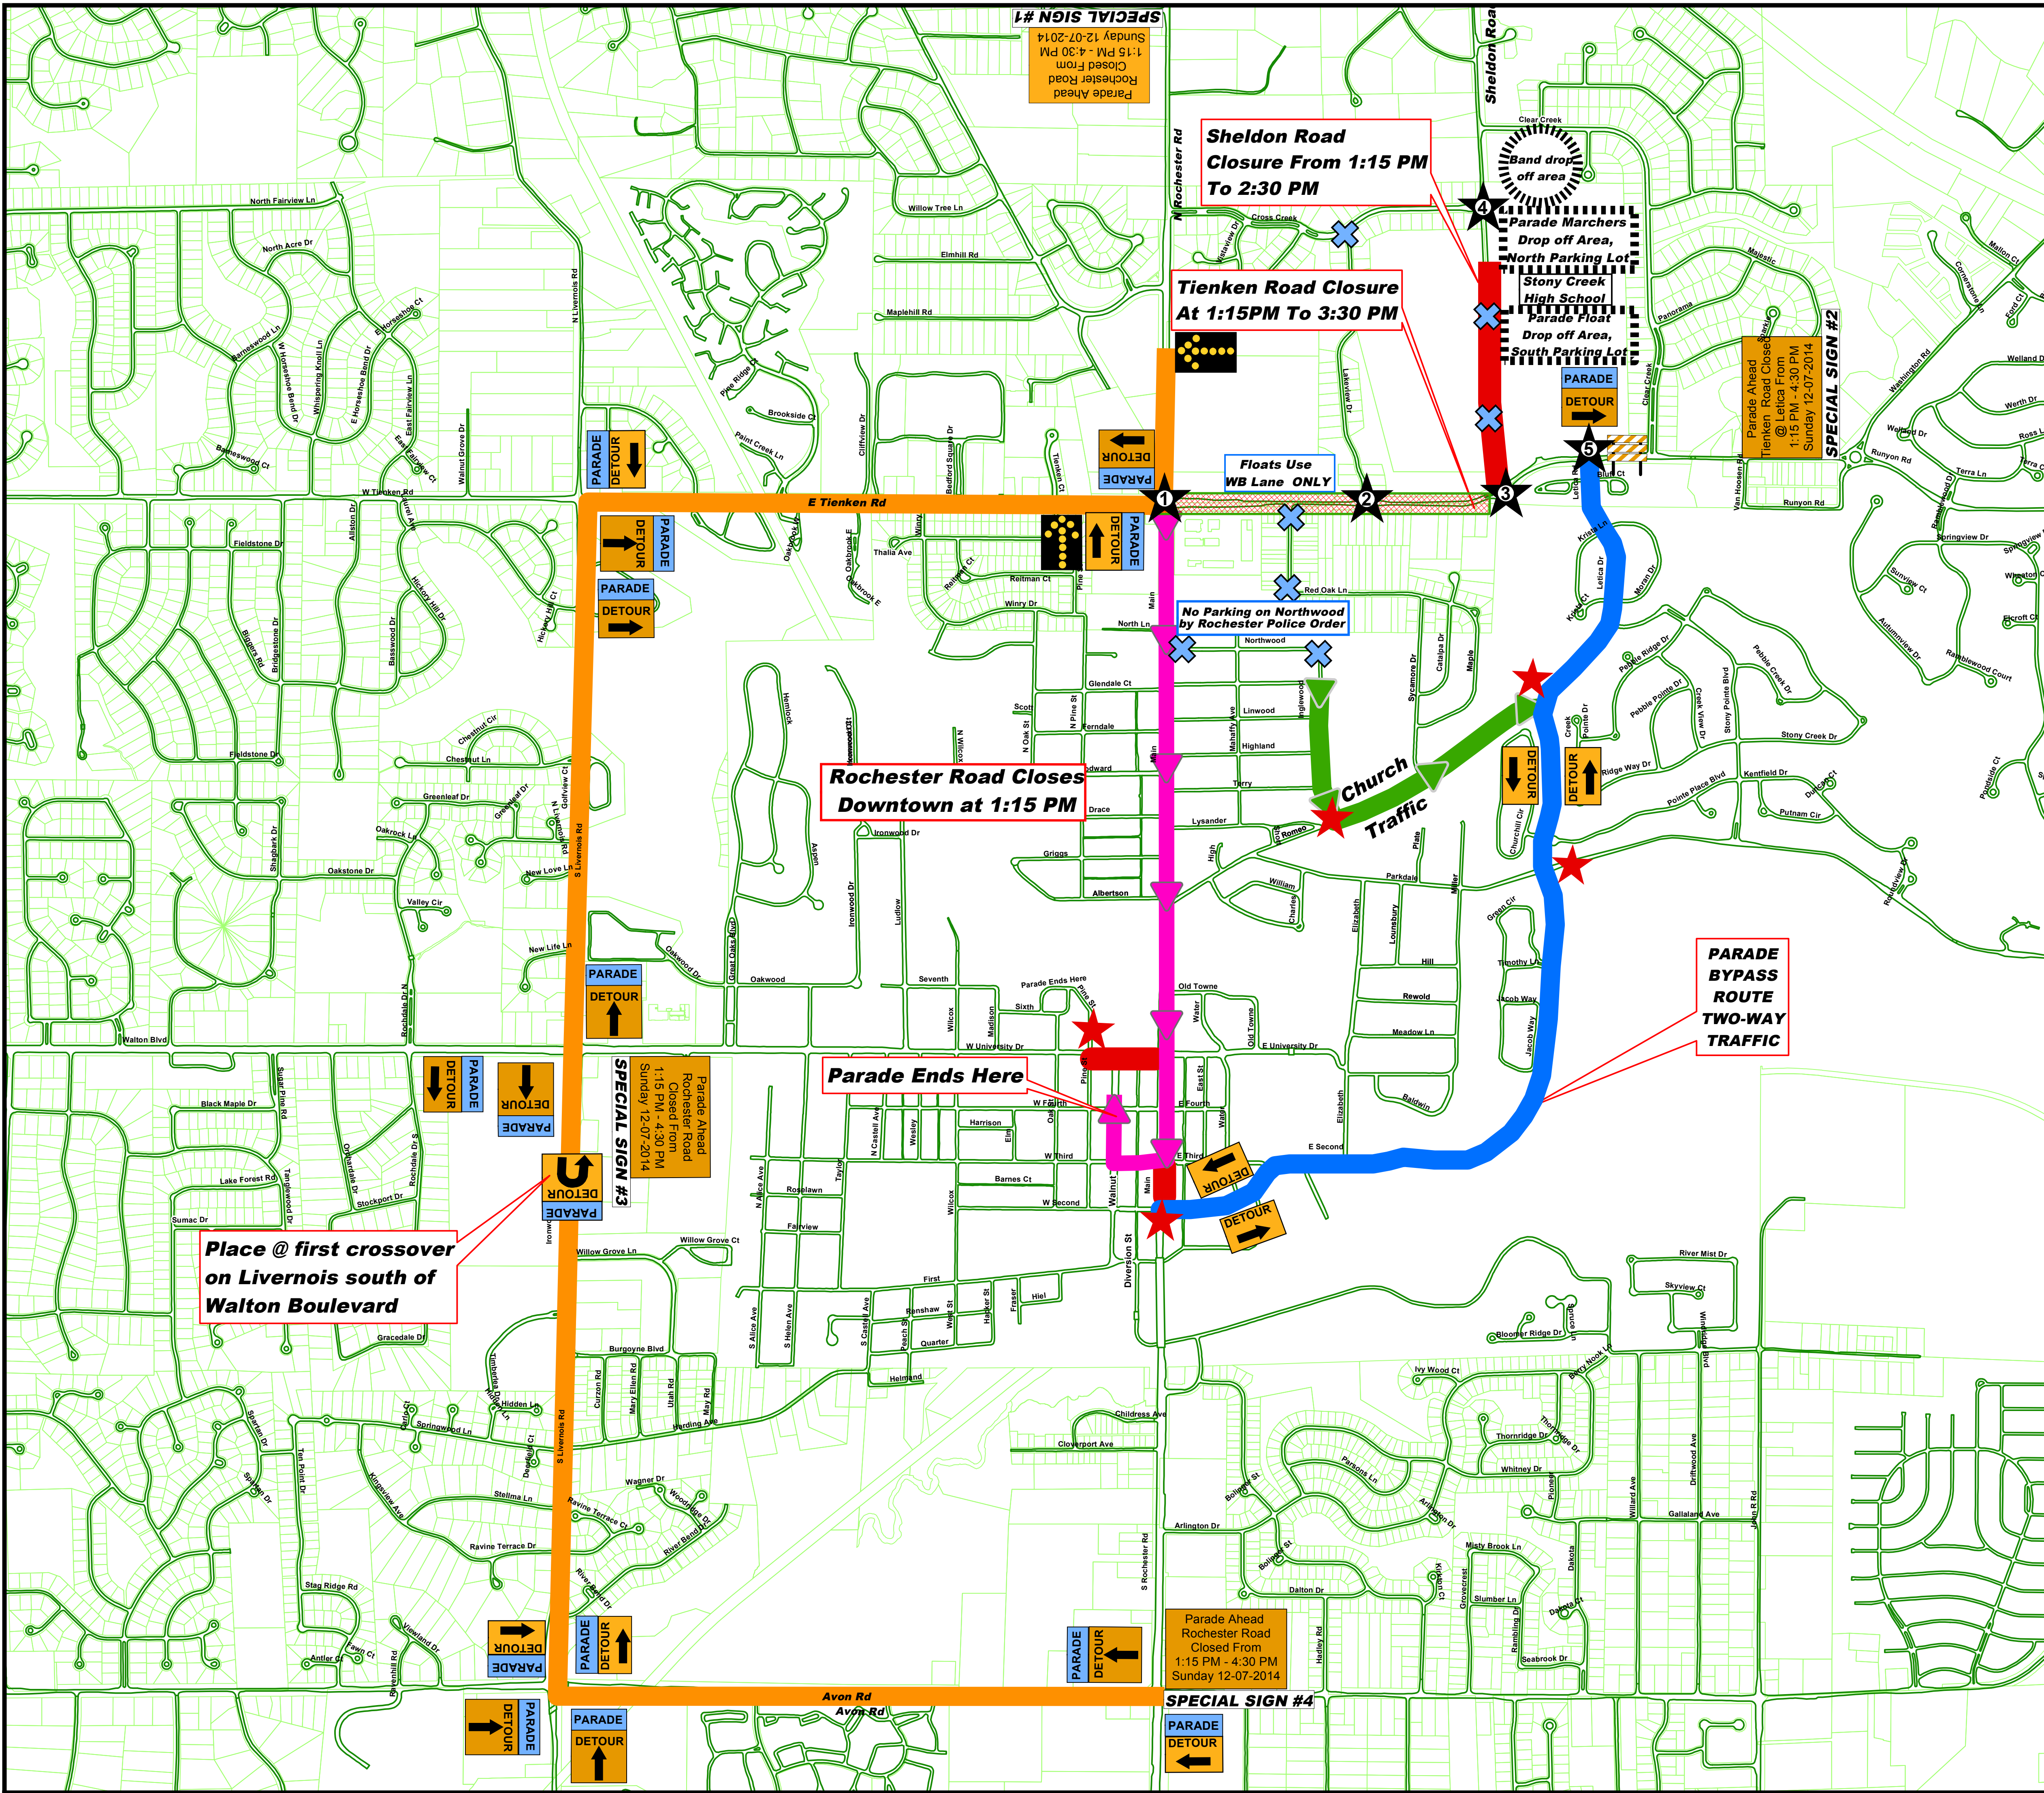

2015 64th ANNUAL ROCHESTER HOMETOWN CHRISTMAS PARADE SUNDAY DECEMBER 6, 2015 DETOUR ROUTE MAP

Legend

- Parade Route
- Posted Detour Route
- Road Closures (Parade Traffic Only)
- City of Rochester's Downtown Parade Bypass Route
- Church Traffic
- Oakland County Sheriff points
- Civil Air Patrol points
- Rochester City Police points
- Road Closed Staging Area

Traffic Sign Legend

- Special Sign
- M4-9-P
- M4-9-P
- W-1-P
- M4-9 (City of Rochester)
- Type III Barricade
- Arrow Board

NOTE: CITY OF ROCHESTER PROVIDES TRAFFIC CONTROL DEVICES ALONG ROADS UNDER ITS JURISDICTION

Map Published by
City of Rochester Hills
DPS/Engineering Department
Date: 10/16/2015