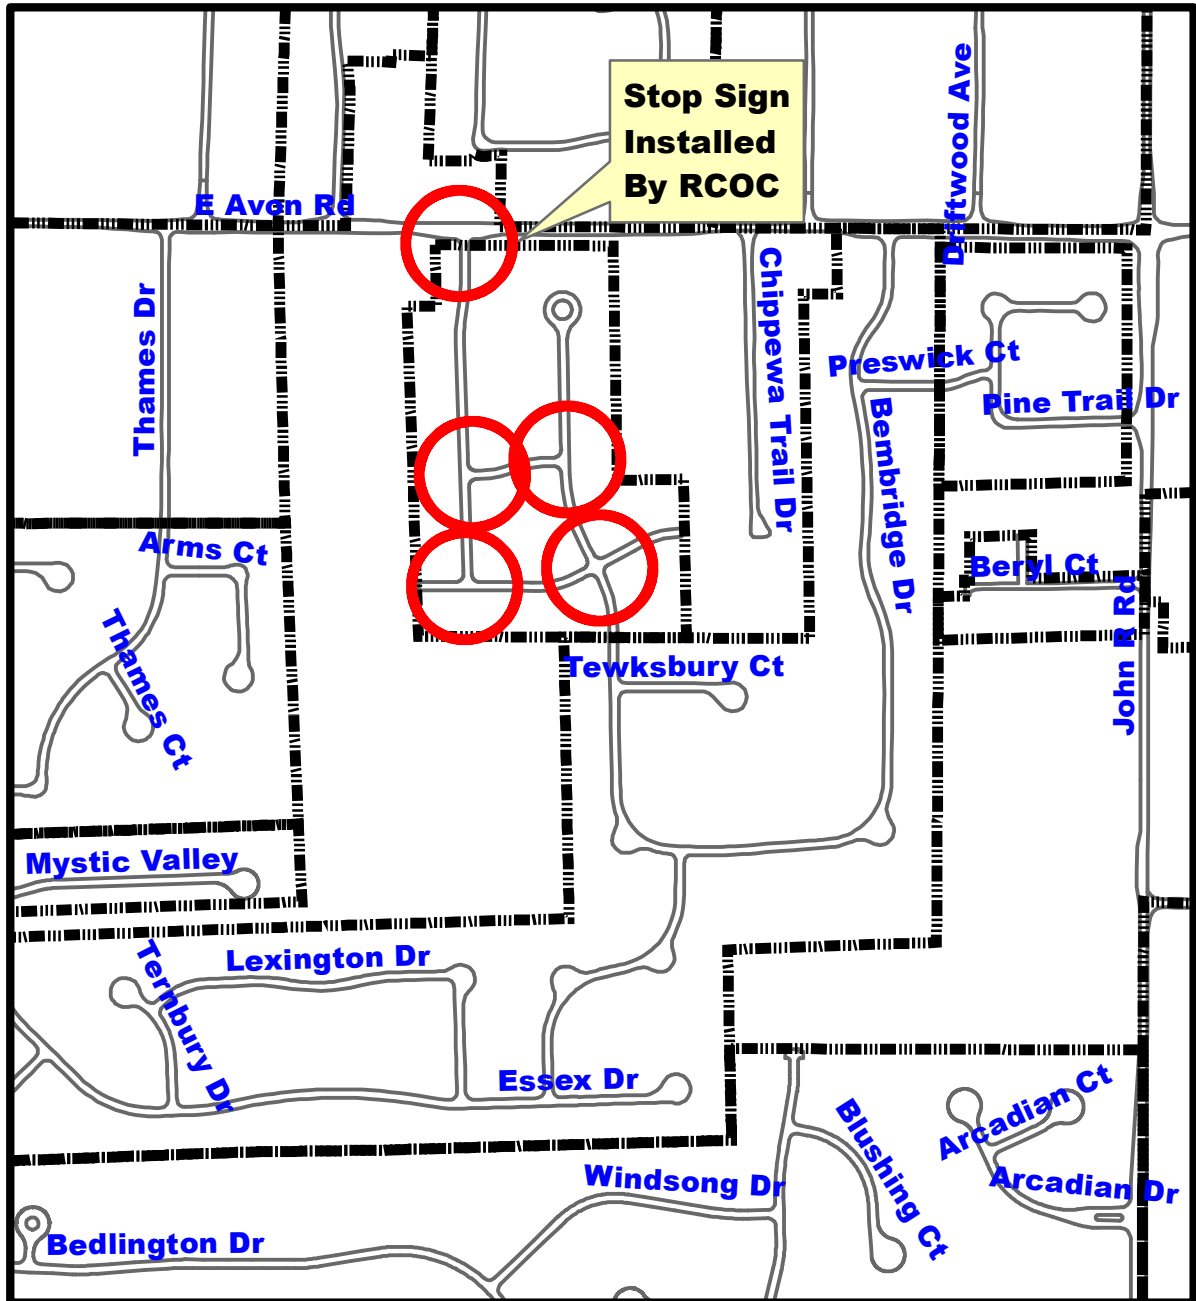

Vista of Rochester Hills

Section # 23

Legend:

 ***Indicates New or Change For Intersection Traffic Control***

Legend

- RoadCenterlineRoute
- ▬ Subdivisions
- RoadEdge
- Tax Parcel Joined To Attributes

Date: 1/30/2014
User Name: matichm